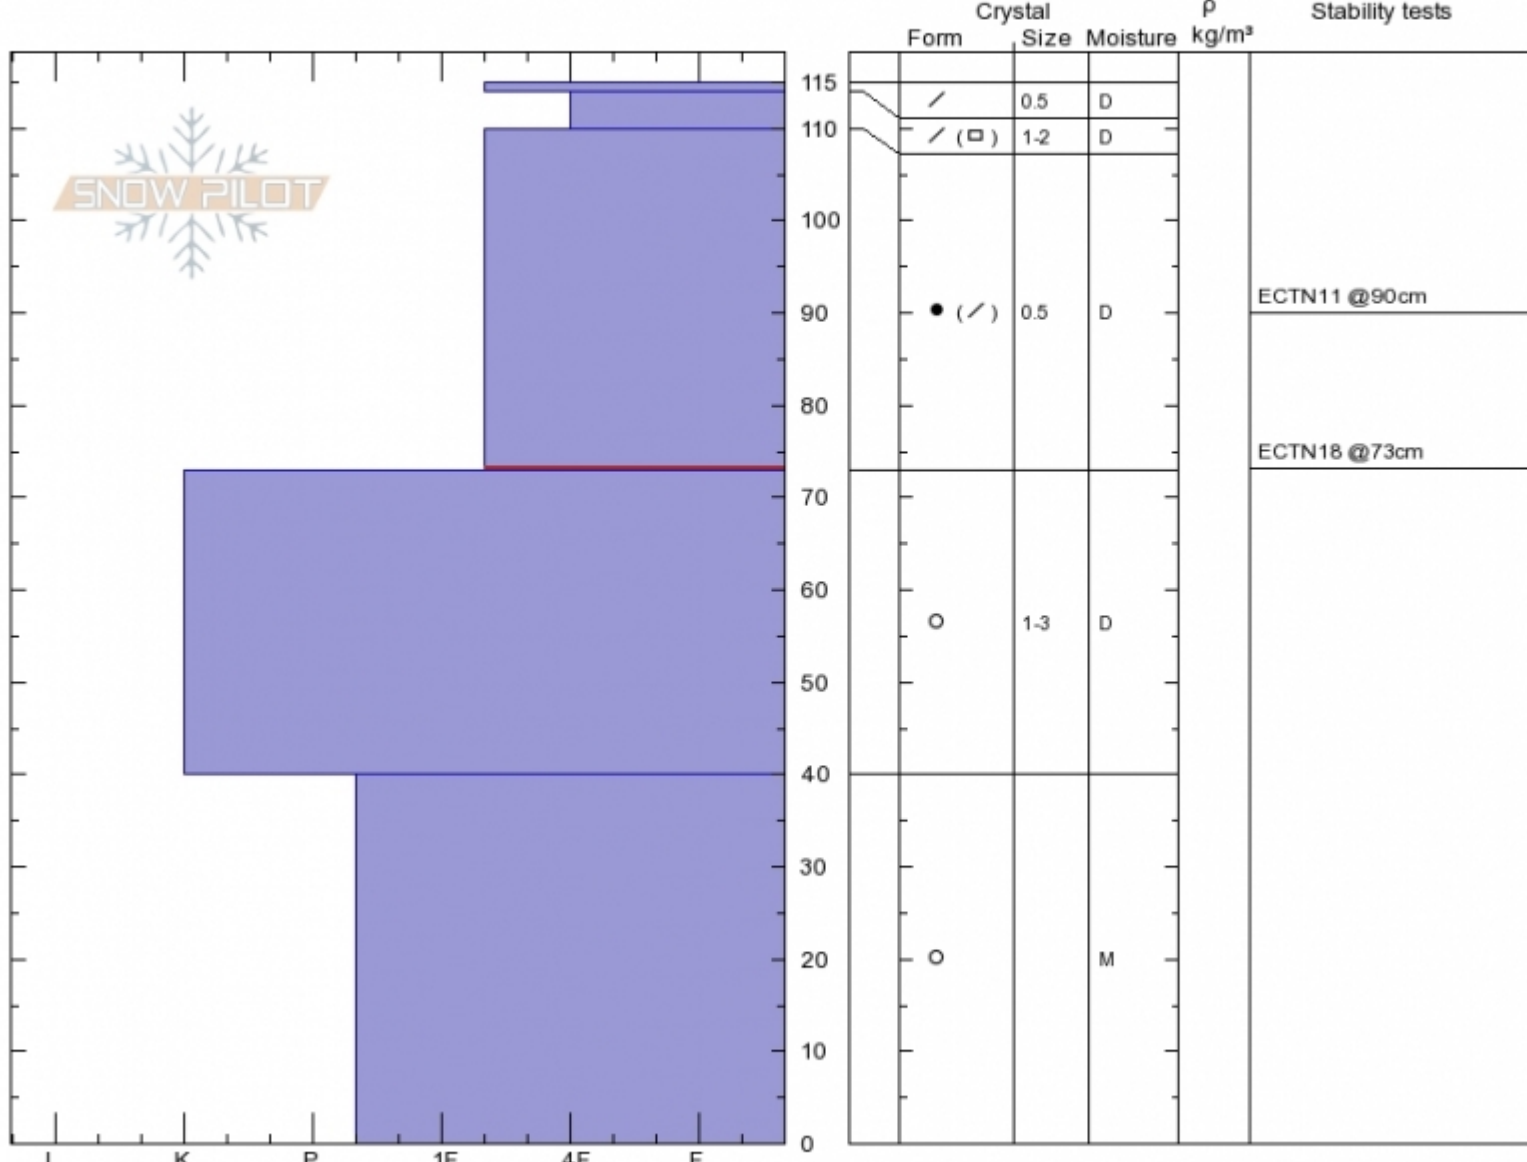

Sacajawea Trail Bowl  
 Bridger Range  
 MT  
 Elevation: 2800 m  
 Aspect: 60°

Karl Birkeland  
 Wed Oct 4 10:00 2017  
 Co-ord: 45.90298N, -110.97657W  
 Slope Angle: 47°  
 Wind Loading: previous

Stability: **Good**  
 Air Temperature:  
 Sky Cover: **SCT**  
 Precipitation: **NO**  
 Wind: **NW Light Breeze**

HS115  
 Stability Test Notes

Layer No  
 73-110: A  
 73-110: P  
 0-40: Still

Specifics: Pit is adjacent to avalanche: crown; Recent activity on similar slopes; Ski tracks on slope; We skied slope

Notes: Dug in the crown of an avalanche from 10/3/17. Steep slope with a wind loaded pocket from W winds. Looked like possible skier