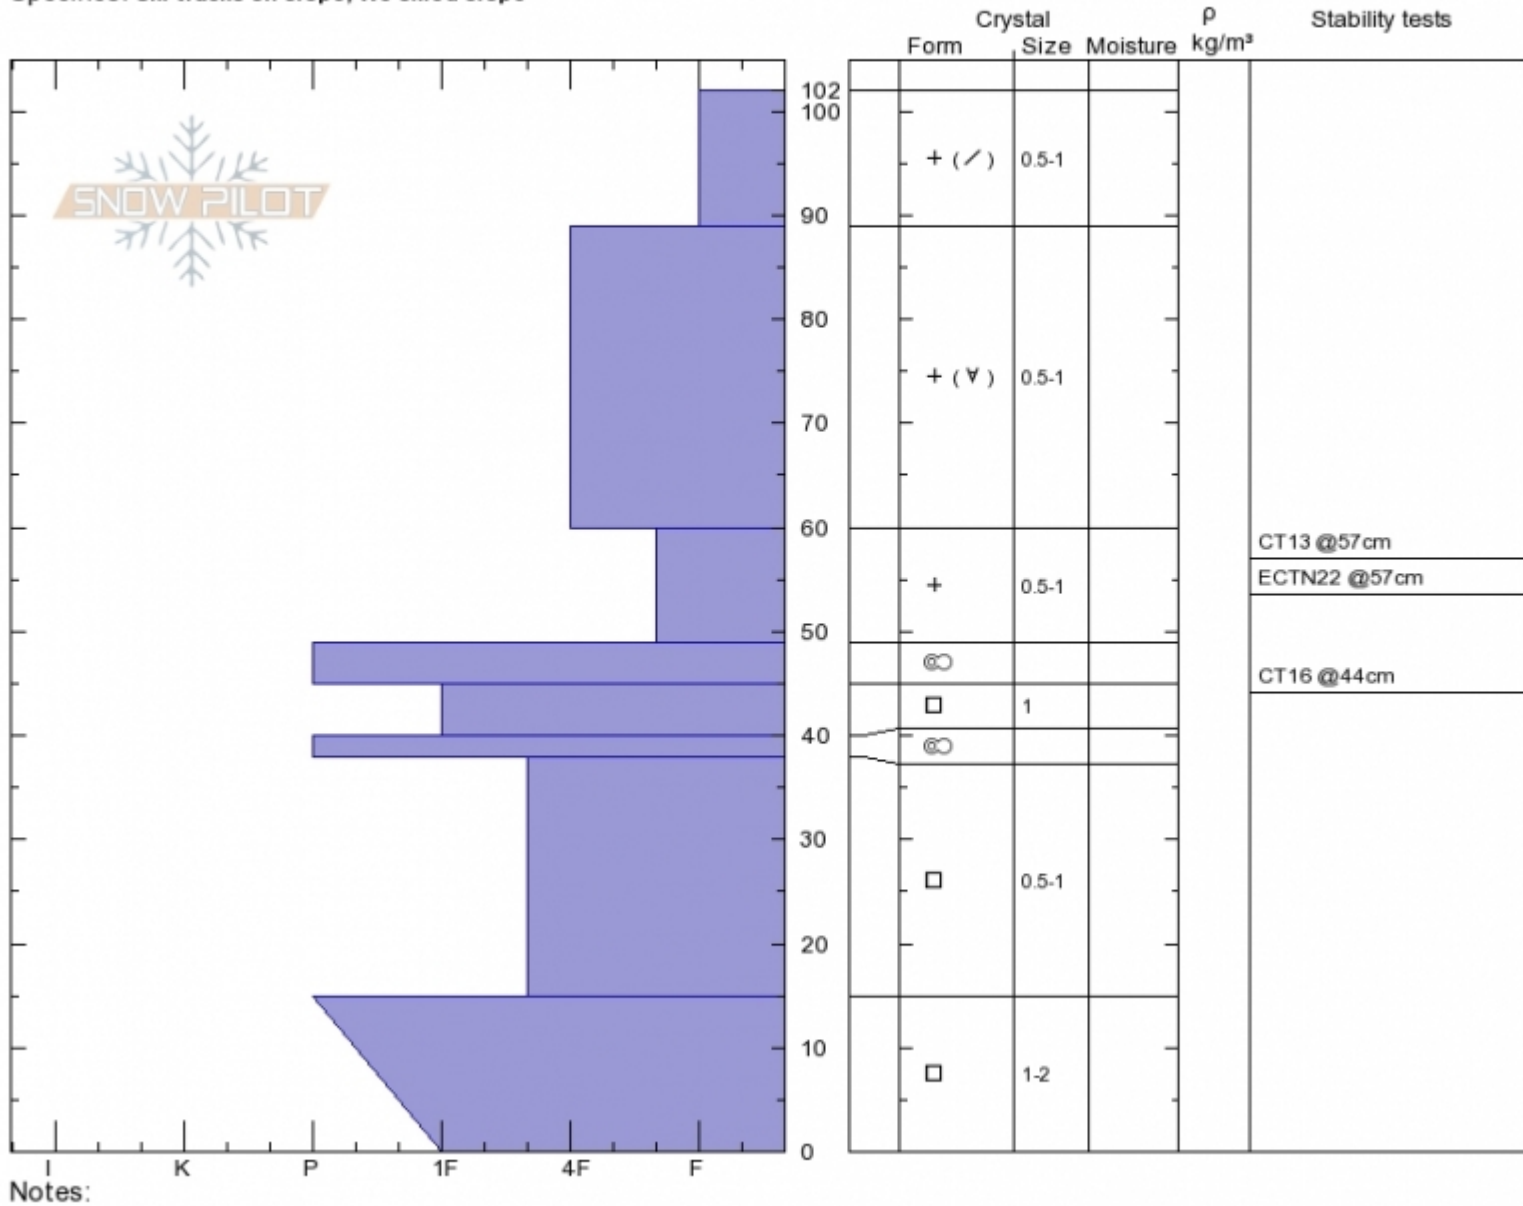

BB Apron
Bridger Range
MT
 Elevation: **7800 ft**
 Aspect: **38°**
 Specifics: **Ski tracks on slope; We skied slope**

Chris Bilbrey
Thu Nov 2 11:20 2017
 Co-ord: **45.82457N, -110.92605W**
 Slope Angle: **34°**
 Wind Loading: **no**

Stability: **Very Good**
 Air Temperature: **-5°C**
 Sky Cover: **OVC**
 Precipitation: **NO**
 Wind: **SW Calm**

HS102
Stability Test Notes
57: Fx Char = SC
44: Fx Char = B

Layer No

Advisory Region
 Bridger Range