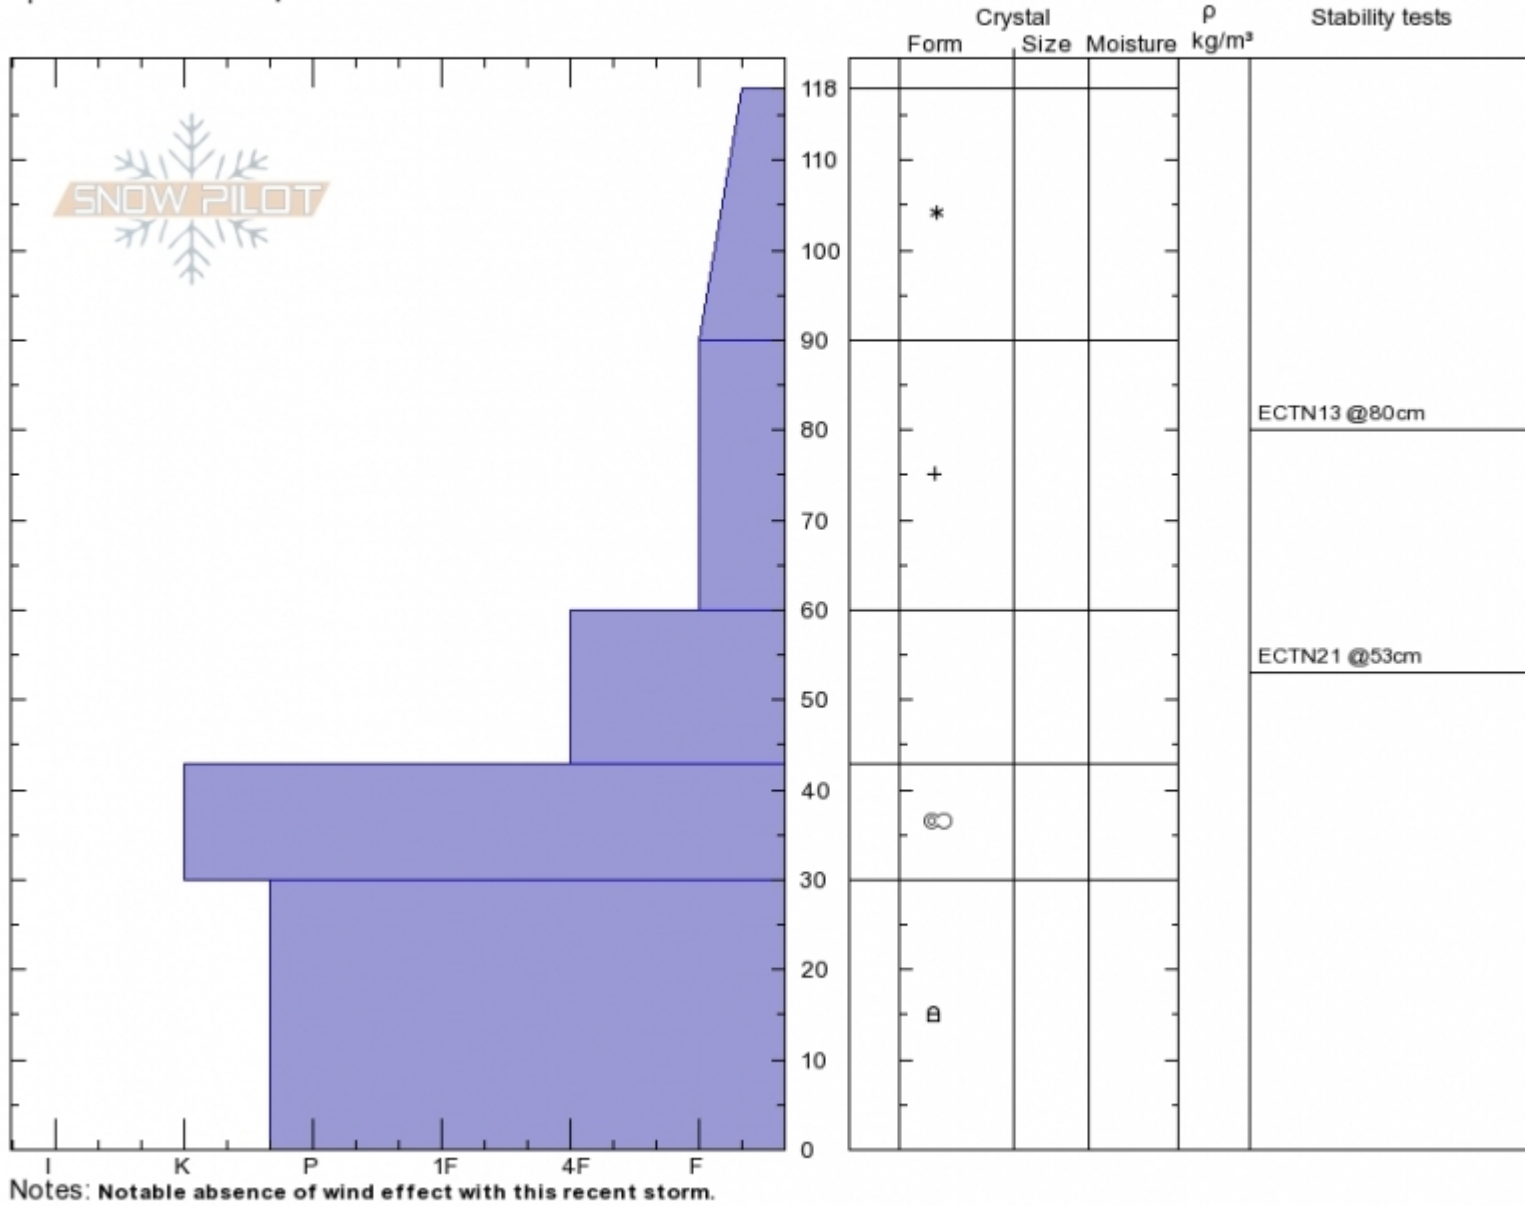

west Woody Ridge
Absaroka Range
MT
 Elevation: **9500 ft**
 Aspect: **270°**
 Specifics: **We skied slope**

Beau Fredlund
Sun Nov 5 13:00 2017
 Co-ord: **44.98484N, -109.92673E**
 Slope Angle: **25°**
 Wind Loading:

Stability:
 Air Temperature: **-5°C**
 Sky Cover: **OVC**
 Precipitation: **S2**
 Wind: **Calm**

HS118
Stability Test Notes

Layer No

Advisory Region
 Cooke City

Forecast link: [GNFAC Avalanche Advisory for Mon Nov 6, 2017](#)
 Cooke City, 2017-11-06