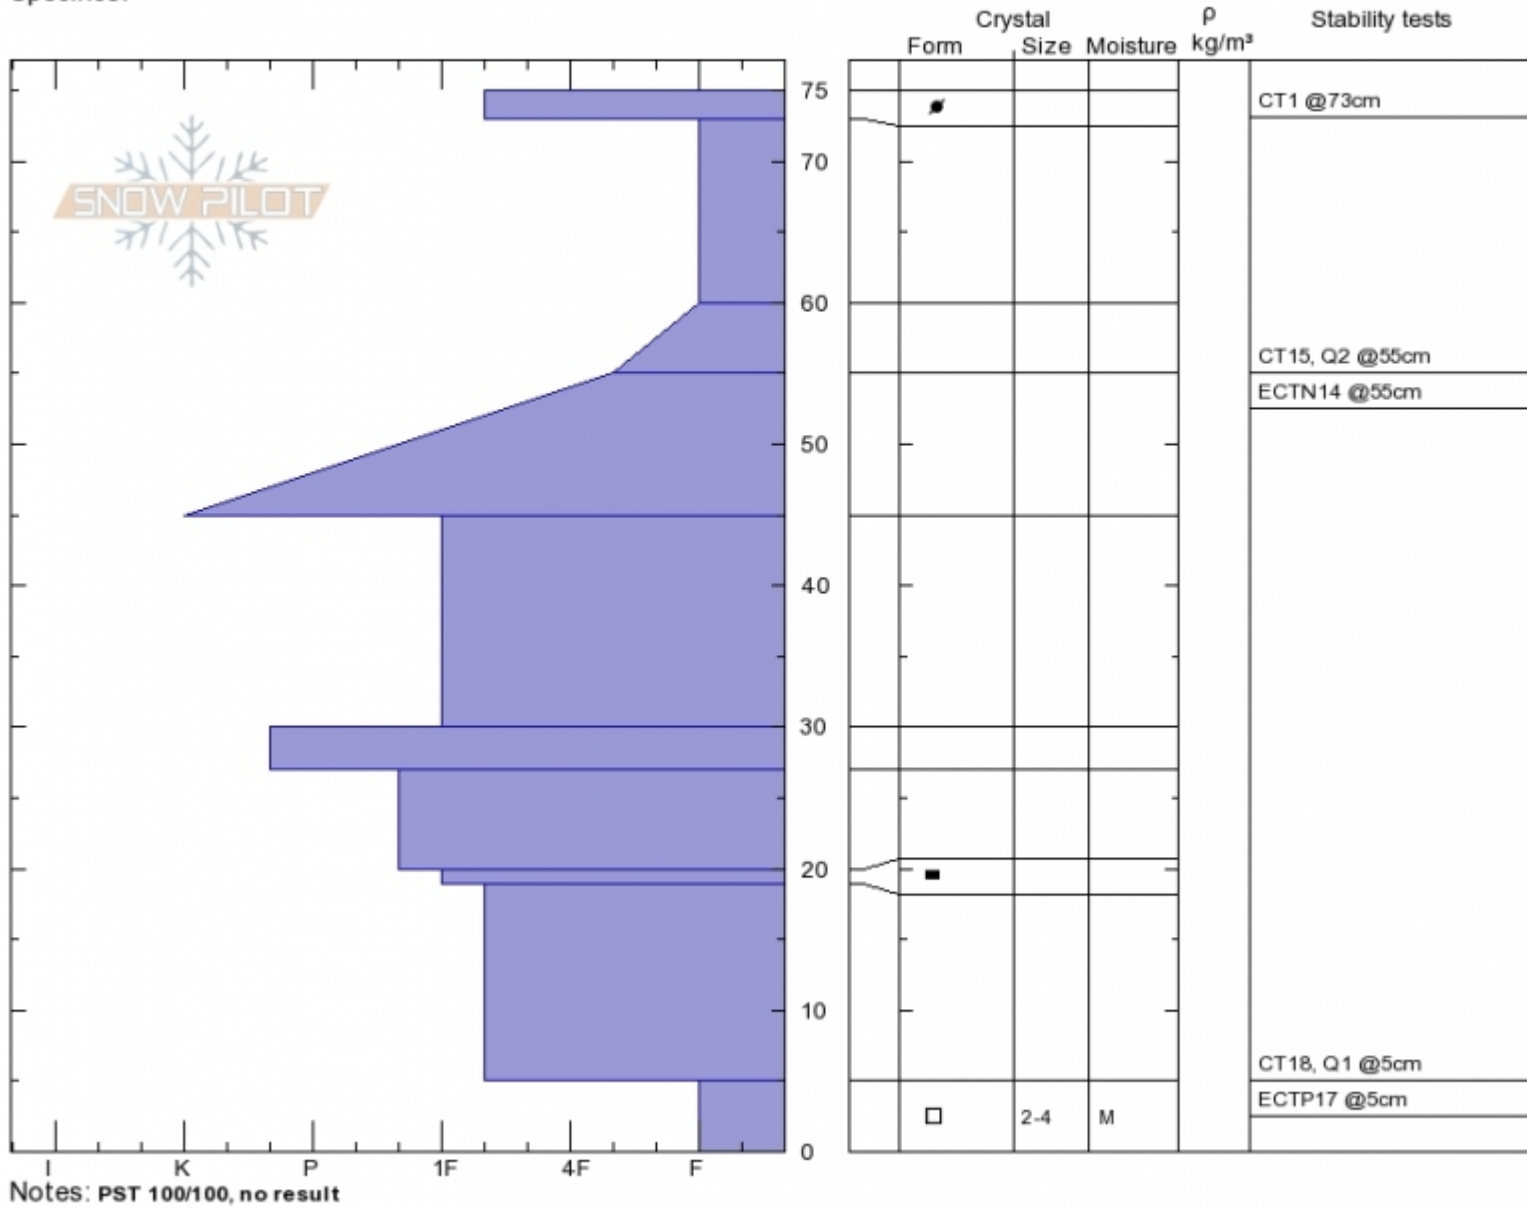

S. End, Lionhead Ridge
 Lionhead Range
 MT
 Elevation: 8640 ft
 Aspect: 35°
 Specifics:

Gabrielle Antonioli
 Tue Nov 28 12:28 2017
 Co-ord: 44.70646N, -111.30540W
 Slope Angle: 30°
 Wind Loading: no

Stability: Fair
 Air Temperature: -4°C
 Sky Cover: SCT
 Precipitation: NO
 Wind: SW Calm

HS75 SP10
 Stability Test Notes

Layer No

Advisory Region
 Lionhead Range
 Longitude
 -111.31W
 Latitude
 44.71N
 Lionhead Range, 2017-11-29