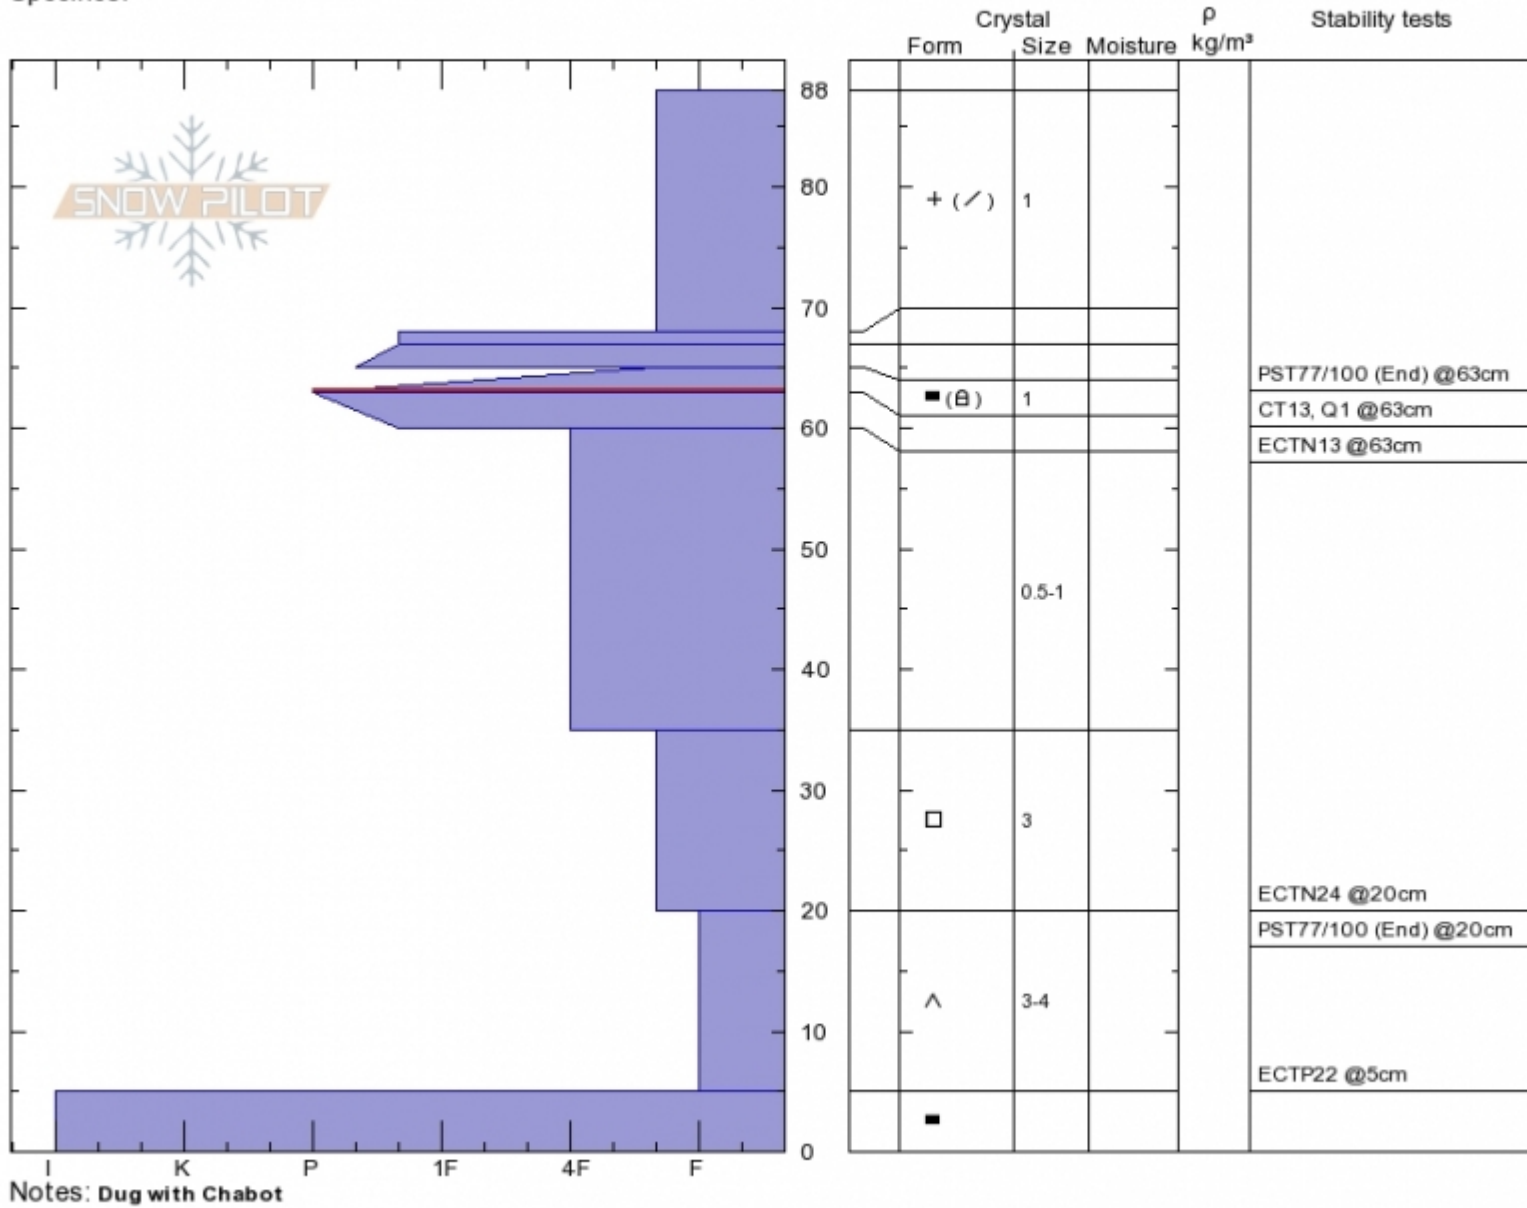

First Yellow Mule
Madison Range-S
MT
 Elevation: **9500 ft**
 Aspect: **54°**
 Specifics:

Gabrielle Antonioli
Mon Dec 4 11:00 2017
 Co-ord: **45.17191N, -111.39438W**
 Slope Angle: **38°**
 Wind Loading:

Stability: **Fair**
 Air Temperature: **-9.6°C**
 Sky Cover: **SCT**
 Precipitation: **S-1**
 Wind: **W Calm**

HS88
 Stability Test Notes

Layer No
 63-65: Pro

Advisory Region
 Northern Madison
 Longitude
 -111.40W
 Latitude
 45.17N
 Northern Madison, 2017-12-04