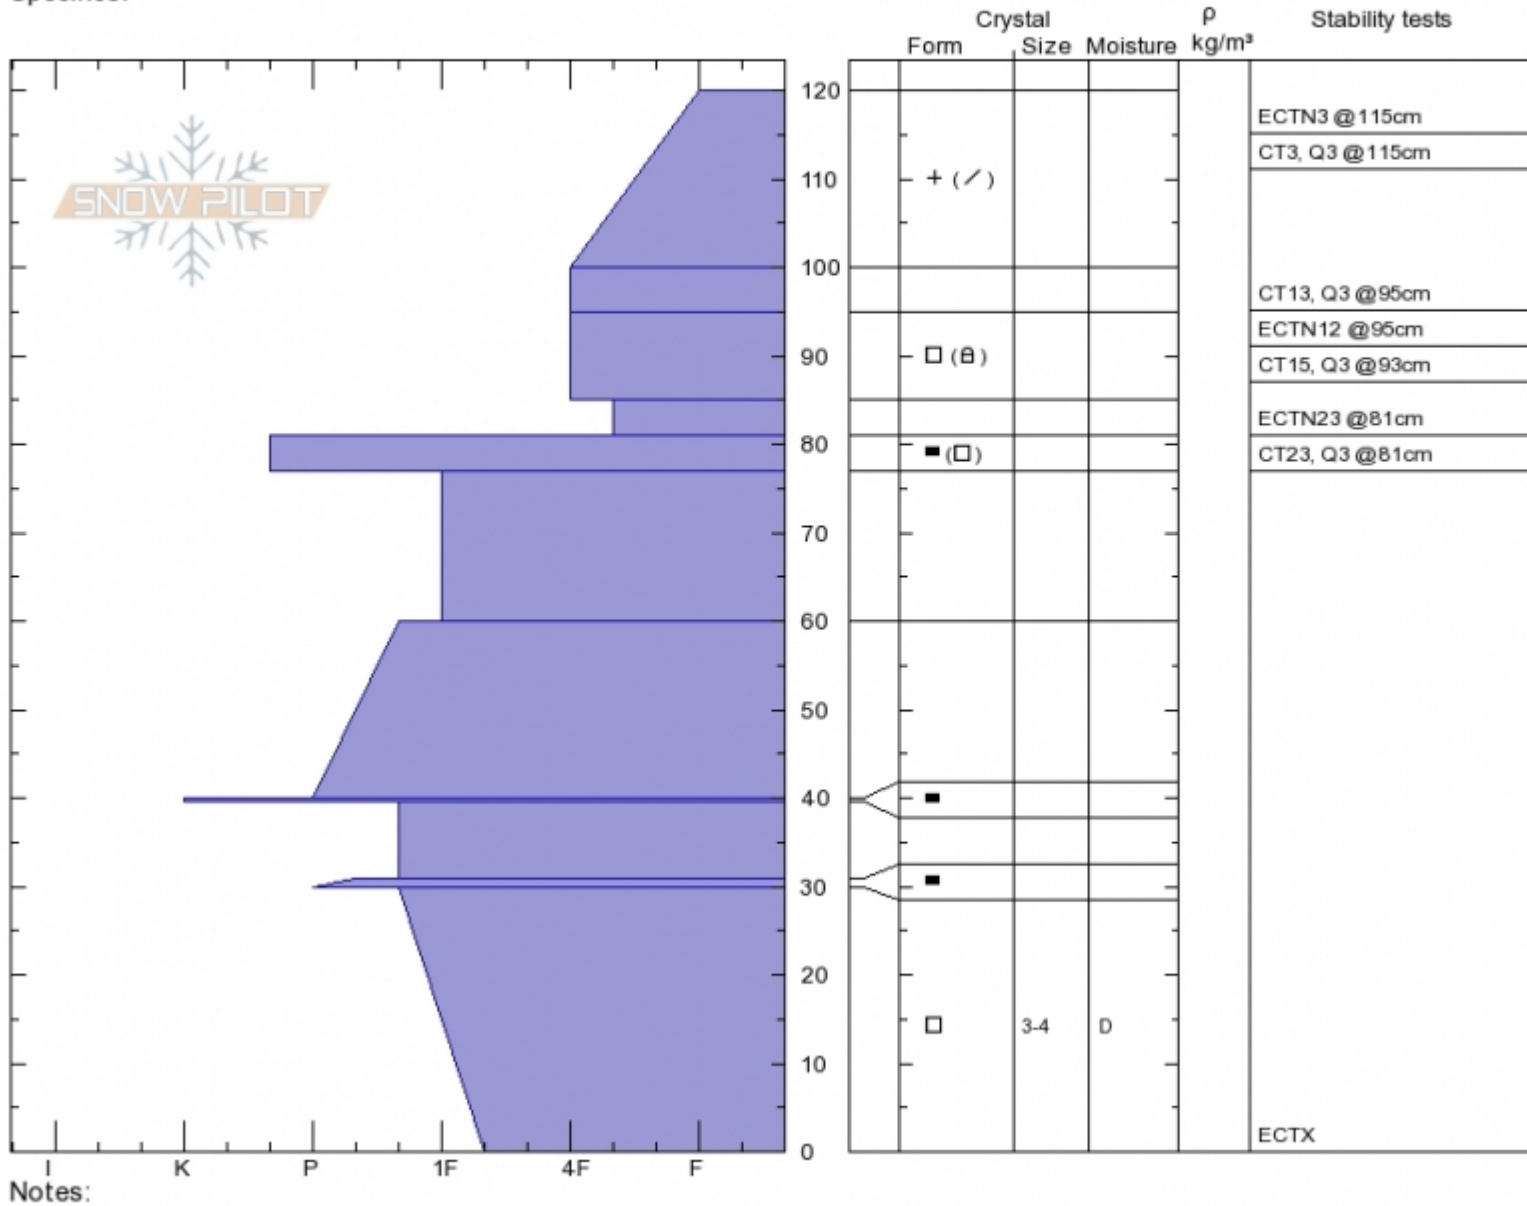

**Main Fork**  
**Gallatin Range-N**  
**MT**  
 Elevation: **7844 ft**  
 Aspect: **80°**  
 Specifics:

**Gabrielle Antonioli**  
**Tue Dec 5 15:57 2017**  
 Co-ord: **45.40755N, -110.95889W**  
 Slope Angle: **25°**  
 Wind Loading: **no**

Stability: **Good**  
 Air Temperature: **-15°C**  
 Sky Cover: **CLR**  
 Precipitation: **NO**  
 Wind: **W Light Breeze**

**HS120 SP30**  
**Stability Test Notes**

Layer No  
**85-95: Pr**

Advisory Region  
 Northern Gallatin  
 Longitude  
 -110.96W  
 Latitude  
 45.41N  
 Northern Gallatin, 2017-12-05