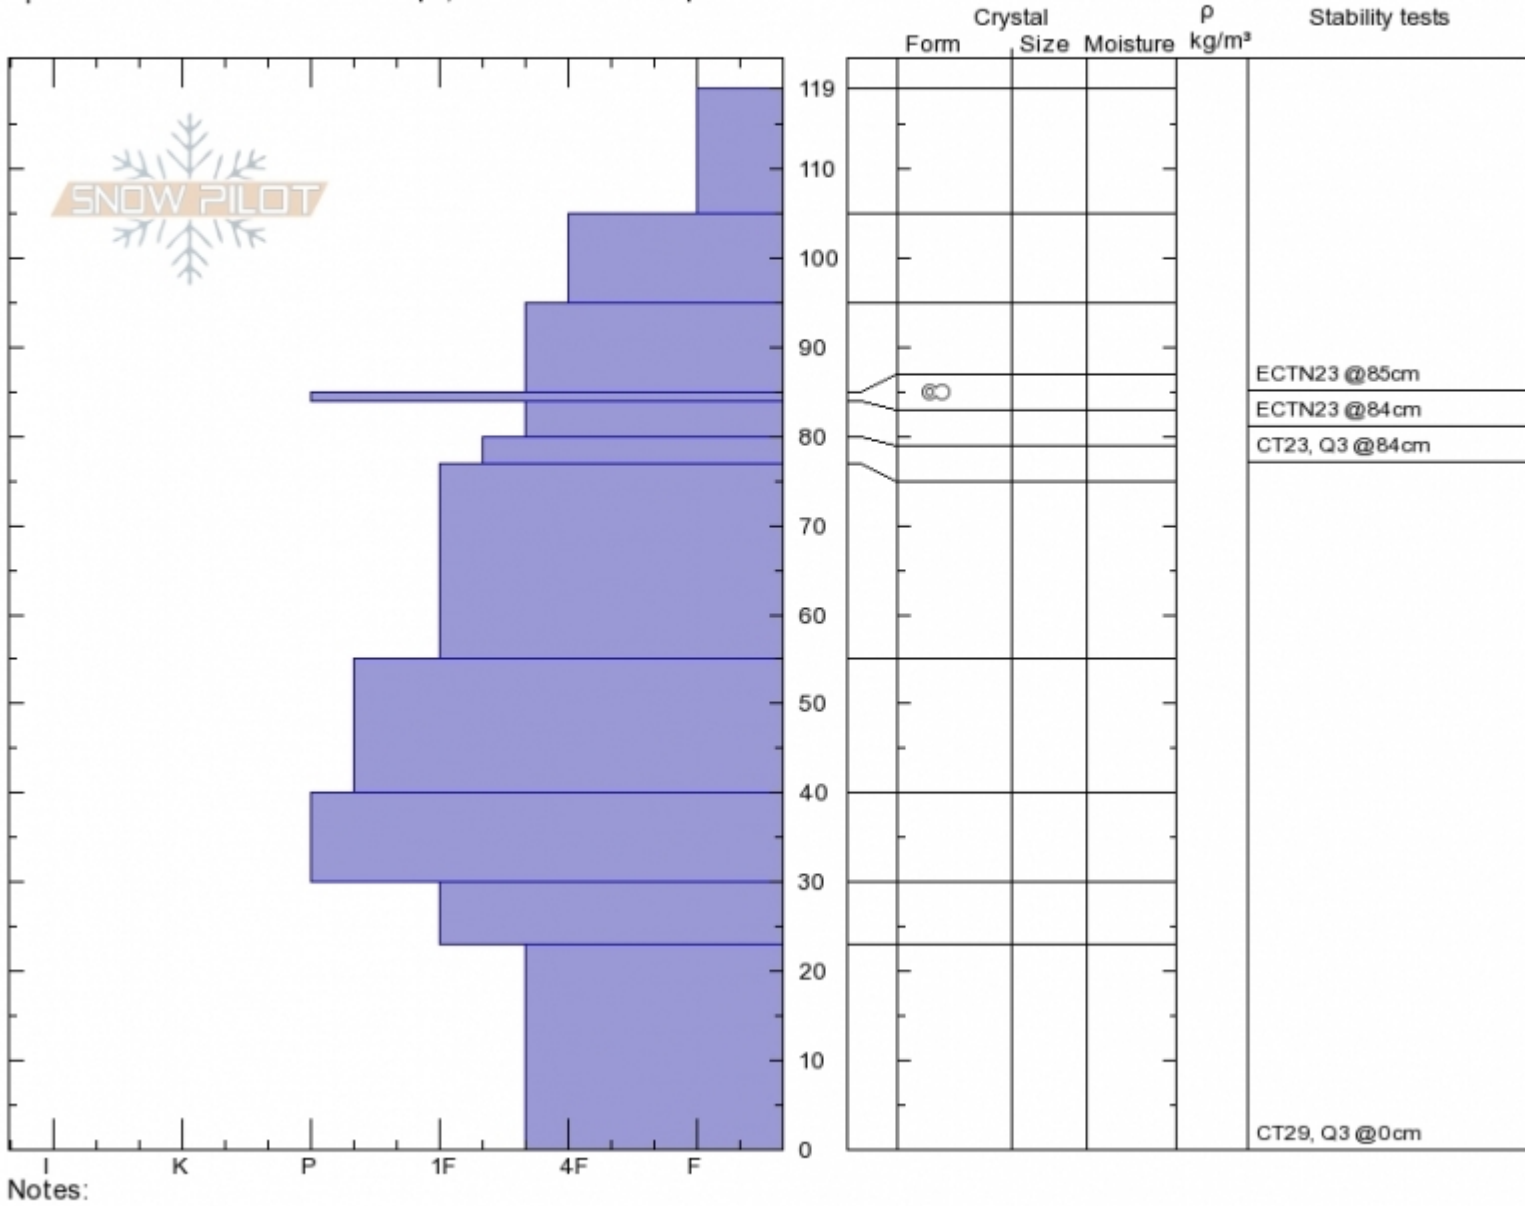

**Sage Basin, T Fork
Madison Range-S
MT
Elevation: 9100 ft
Aspect: 30°
Specifics: Snowmobile tracks on slope; We snowmobiled slope**

**Alex Marienthal
Thu Dec 7 12:30 2017
Co-ord: 44.94812N, -111.30366W
Slope Angle: 15°
Wind Loading: no**

Stability: **Good**
Air Temperature:
Sky Cover: **CLR**
Precipitation: **NO**
Wind: **N Calm**

**HS119
Stability Test Notes**

Layer No

Advisory Region
Southern Madison
Southern Madison, 2017-12-08