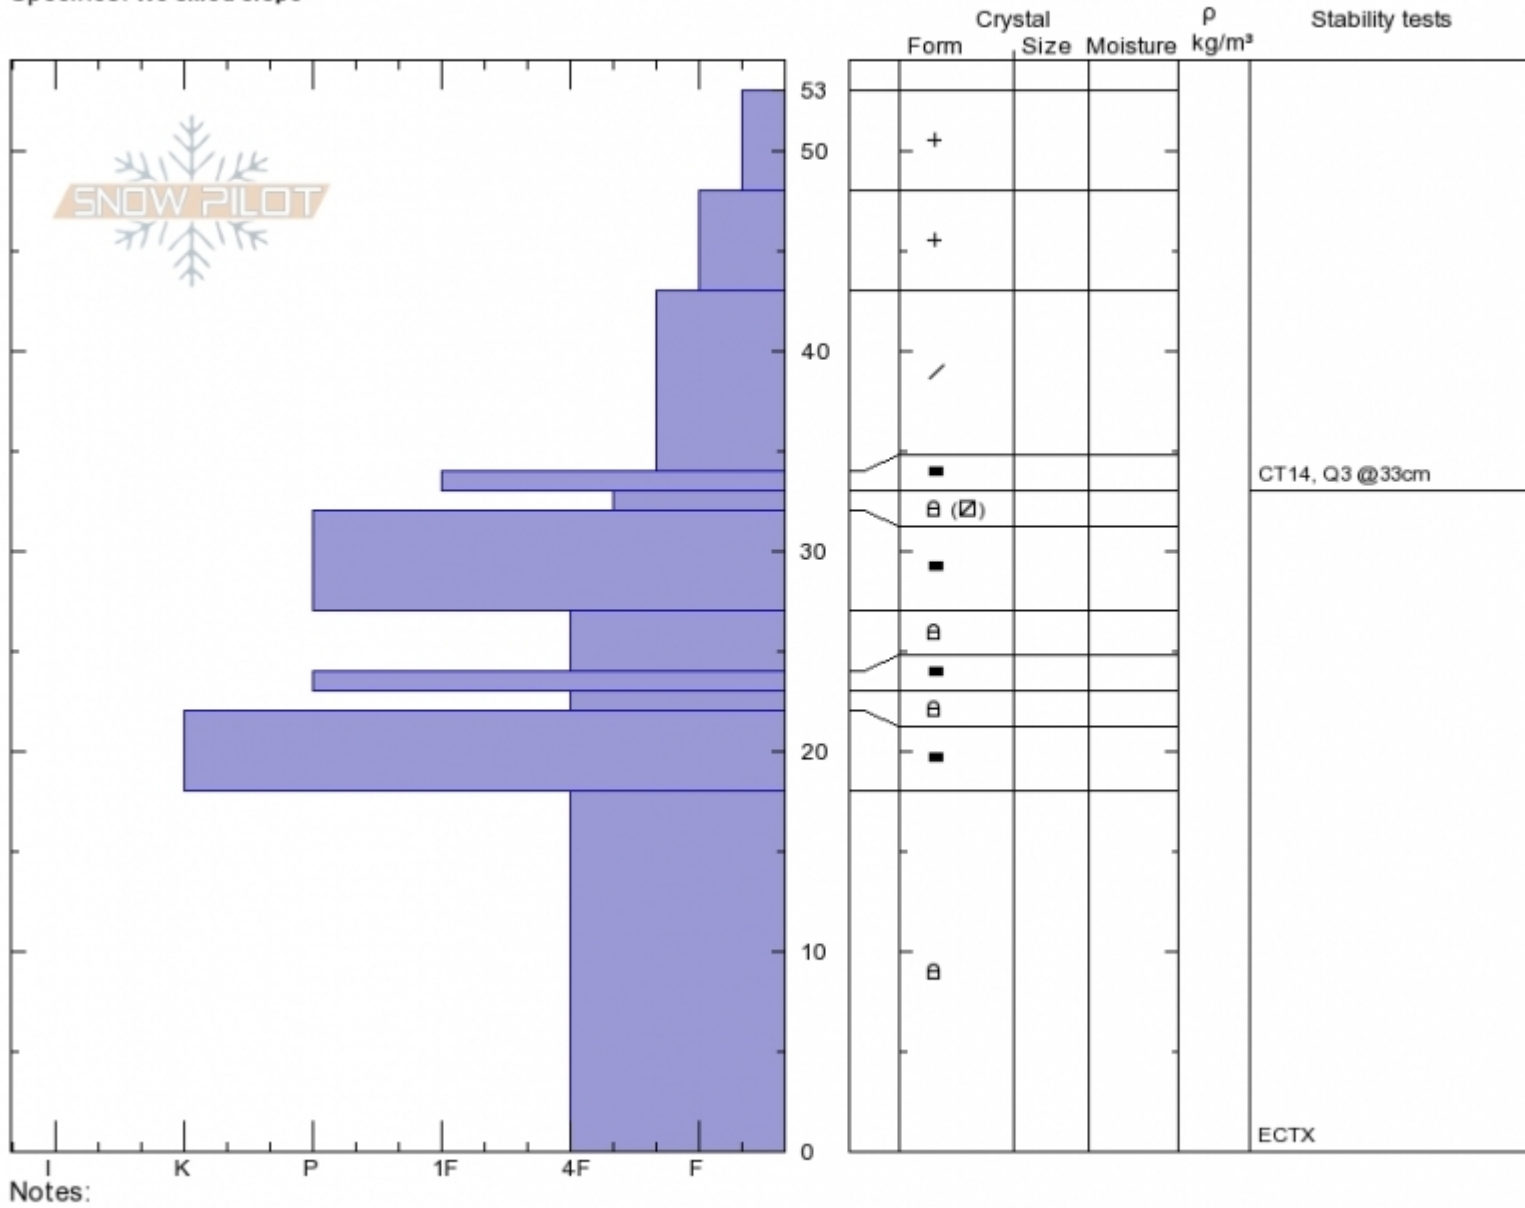

**Tepee Basin**  
**Madison Range-S**  
**MT**  
 Elevation: **8200 ft**  
 Aspect: **90°**  
 Specifics: **We skied slope**

**Eric Knoff**  
**Wed Dec 6 12:30 2017**  
 Co-ord:  
 Slope Angle: **30°**  
 Wind Loading: **no**

Stability:  
 Air Temperature: **-10°C**  
 Sky Cover: **CLR**  
 Precipitation: **NO**  
 Wind: **NW Calm**

**HS53**  
**Stability Test Notes**

Layer No  
**24-27: Pro**

Advisory Region  
 Southern Madison  
 Southern Madison, 2017-12-08