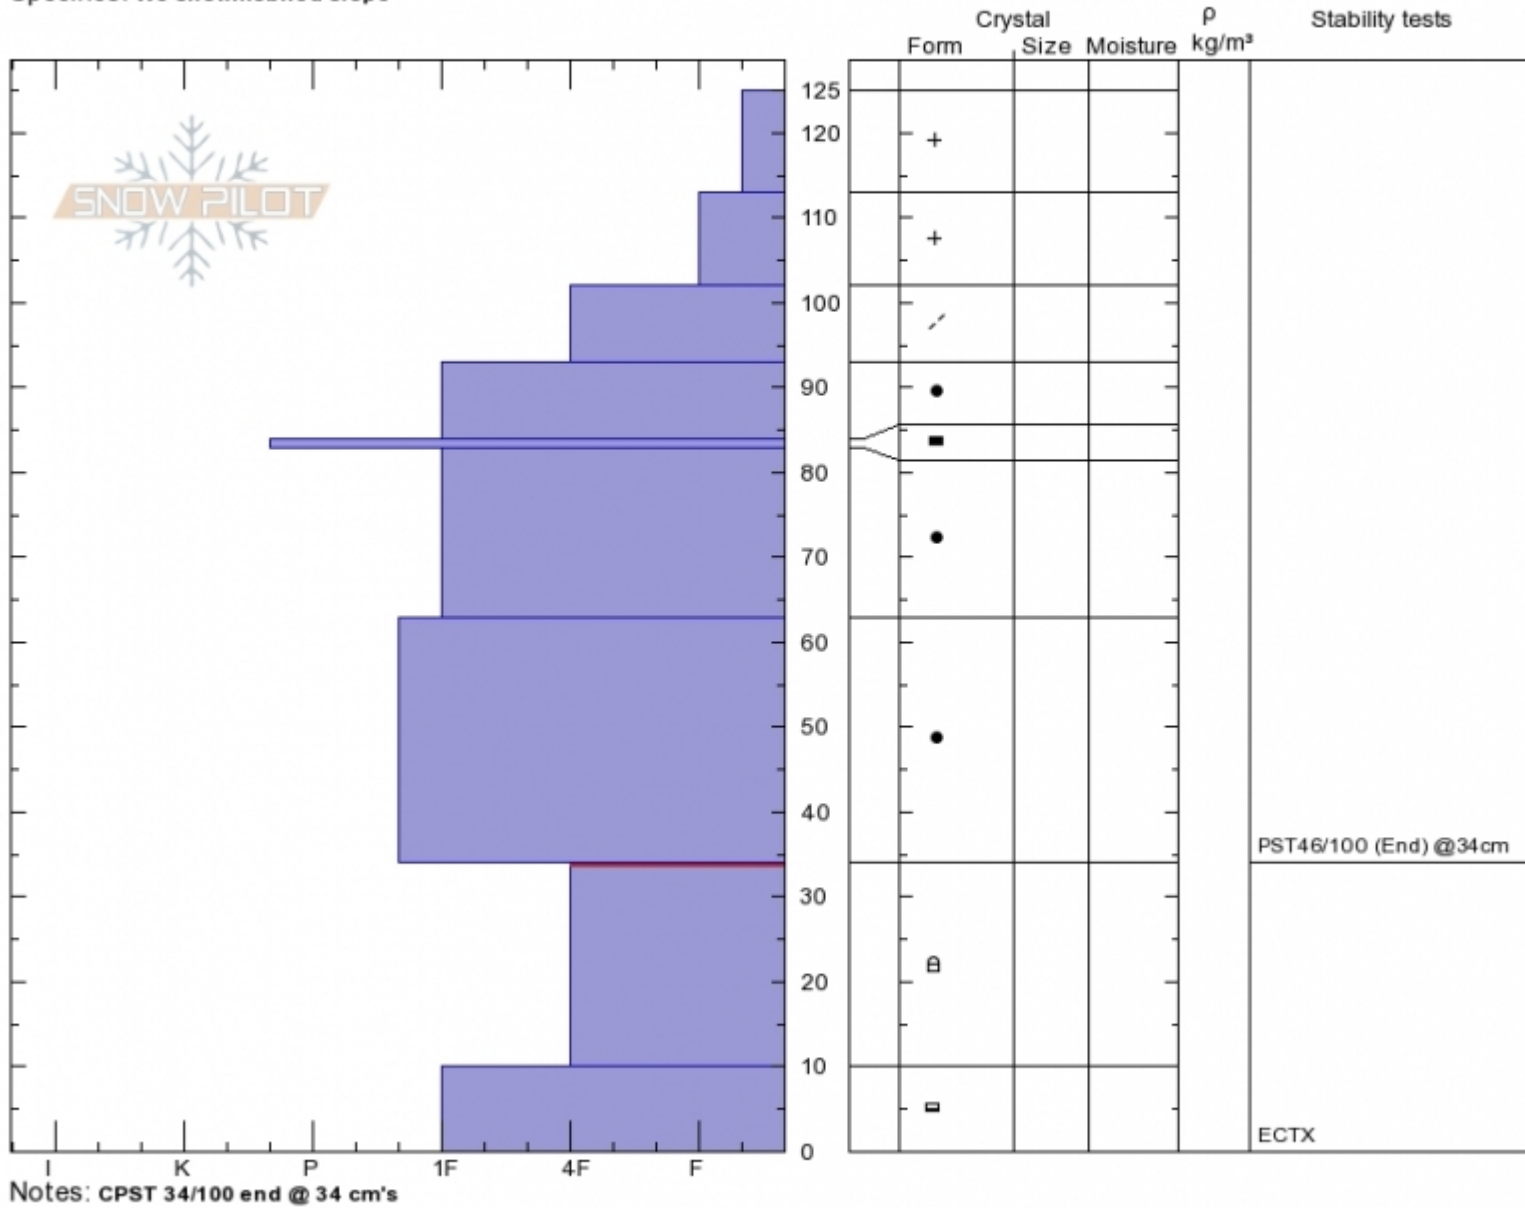

Tepee Basin NE
Madison Range-S
MT
 Elevation: **9200 ft**
 Aspect: **10°**
 Specifics: **We snowmobiled slope**

Eric Knoff
Wed Dec 6 13:30 2017
 Co-ord:
 Slope Angle: **13°**
 Wind Loading: **no**

Stability: **Good**
 Air Temperature: **-10°C**
 Sky Cover: **CLR**
 Precipitation: **NO**
 Wind: **NW Light Breeze**

HS125
Stability Test Notes

Layer No
10-34: Pr

Advisory Region
 Southern Madison
 Southern Madison, 2017-12-08