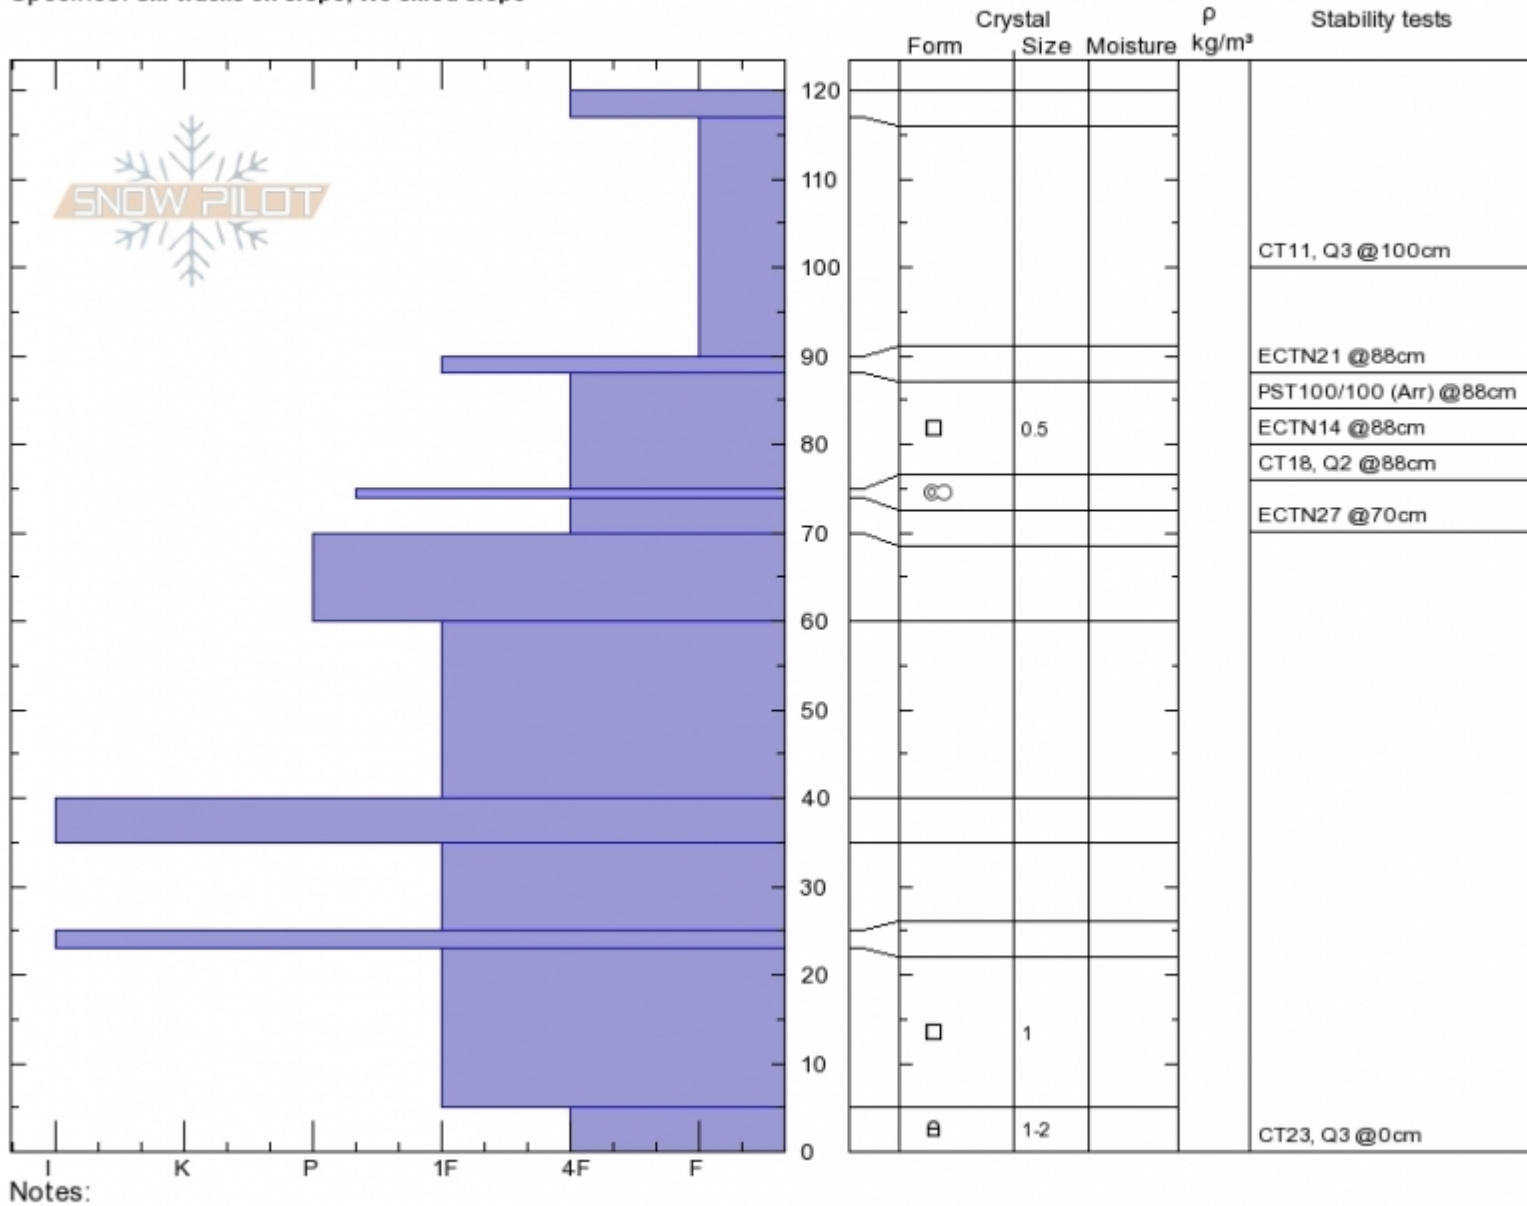

Middle Basin
Madison Range-N
MT
 Elevation: **9320 ft**
 Aspect: **80°**
 Specifics: **Ski tracks on slope; We skied slope**

Alex Marienthal
Fri Dec 8 12:36 2017
 Co-ord: **45.33004N, -111.38216W**
 Slope Angle: **25°**
 Wind Loading: **no**

Stability: **Good**
 Air Temperature:
 Sky Cover: **CLR**
 Precipitation: **NO**
 Wind: **W Calm**

HS120
Stability Test Notes

Layer No

Advisory Region
 Northern Madison
 Northern Madison, 2017-12-09