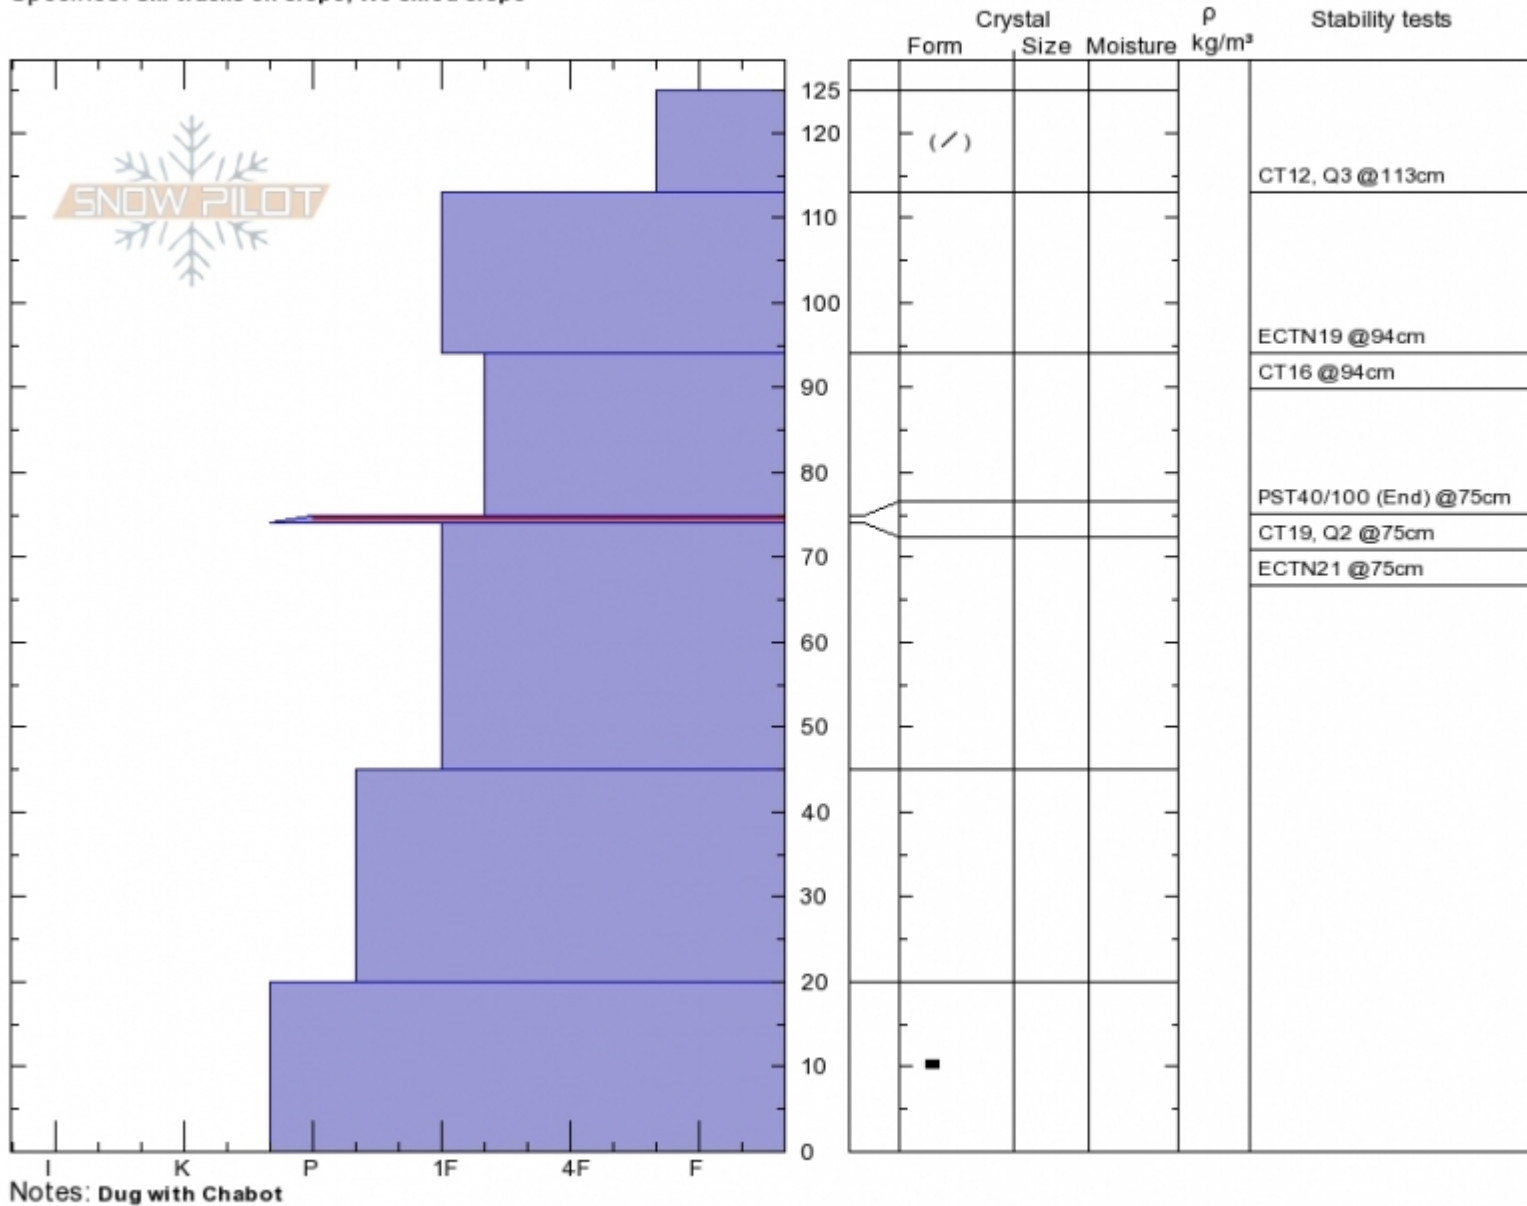

**Divide**  
**Gallatin Range-N**  
**MT**  
 Elevation: **9400 ft**  
 Aspect: **100°**  
 Specifics: **Ski tracks on slope; We skied slope**

**Gabrielle Antonioli**  
**Mon Dec 11 11:36 2017**  
 Co-ord: **45.40189N, -110.96856W**  
 Slope Angle: **27°**  
 Wind Loading: **no**

Stability: **Very Good**  
 Air Temperature: **32°C**  
 Sky Cover: **CLR**  
 Precipitation: **NO**  
 Wind: **W Calm**

**HS125**  
**Stability Test Notes**

Layer No  
**74-75: Pr**

Advisory Region  
 Northern Gallatin  
 Longitude  
 -110.97W  
 Latitude  
 45.40N