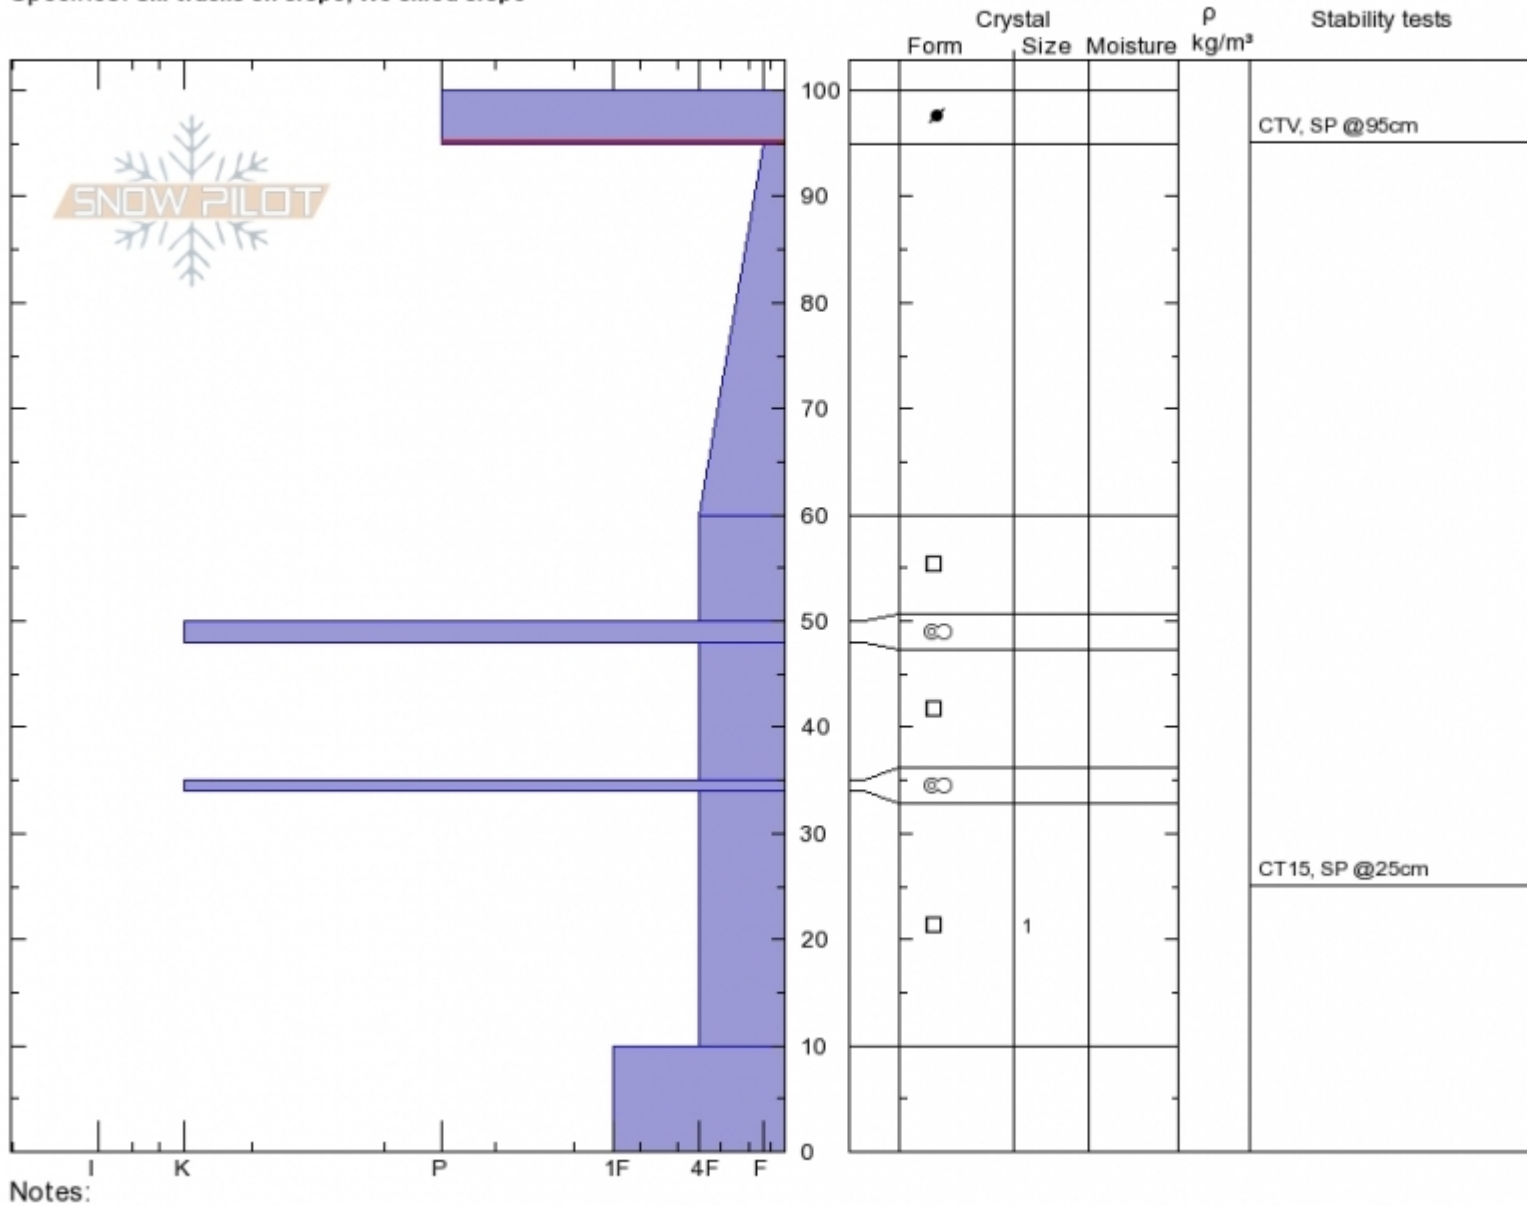

**Maid of the Mist**  
**Gallatin Range-N**  
**MT**  
 Elevation: **9800 ft**  
 Aspect: **SE**  
 Specifics: **Ski tracks on slope; We skied slope**

**Jeff Dobronyi**  
**Sun Dec 10 14:00 2017**  
 Co-ord: **45.41357N, -110.98623W**  
 Slope Angle: **33°**  
 Wind Loading: **no**

Stability: **Fair**  
 Air Temperature:  
 Sky Cover: **FEW**  
 Precipitation: **NO**  
 Wind: **W Light Breeze**

**HS100 PF0**  
**Stability Test Notes**

Layer No  
**95-100: P**

Advisory Region  
 Northern Gallatin  
 Northern Gallatin, 2017-12-13