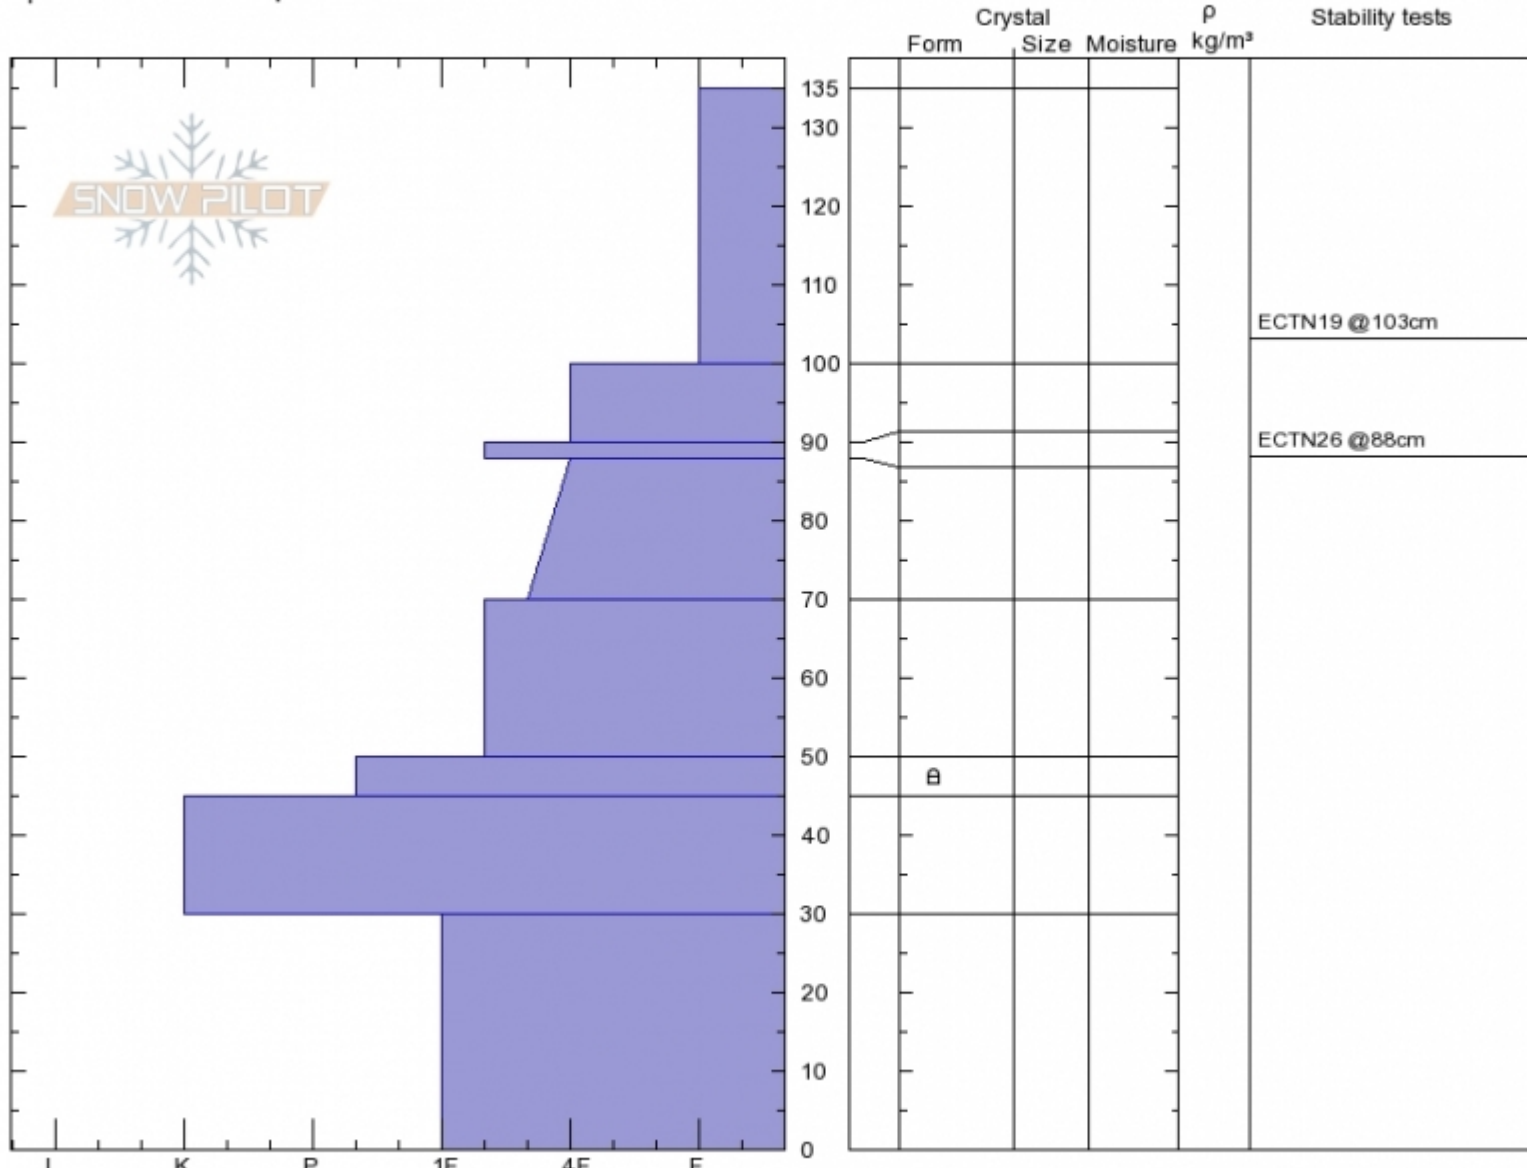

lower east Mt Republic  
 Absaroka Range  
 MT  
 Elevation: 8600 ft  
 Aspect: 75°  
 Specifics: We skied slope

Beau Fredlund  
 Wed Dec 27 14:00 2017  
 Co-ord: 44.99891N, -109.94081E  
 Slope Angle: 25°  
 Wind Loading:

Stability:  
 Air Temperature:  
 Sky Cover: OVC  
 Precipitation: S-1  
 Wind:

HS135  
 Stability Test Notes

Layer No  
 88-90: Pro

Notes: Snowpit location doesn't see a lot of direct sun this time of year, despite being in an open meadow, and east facing.