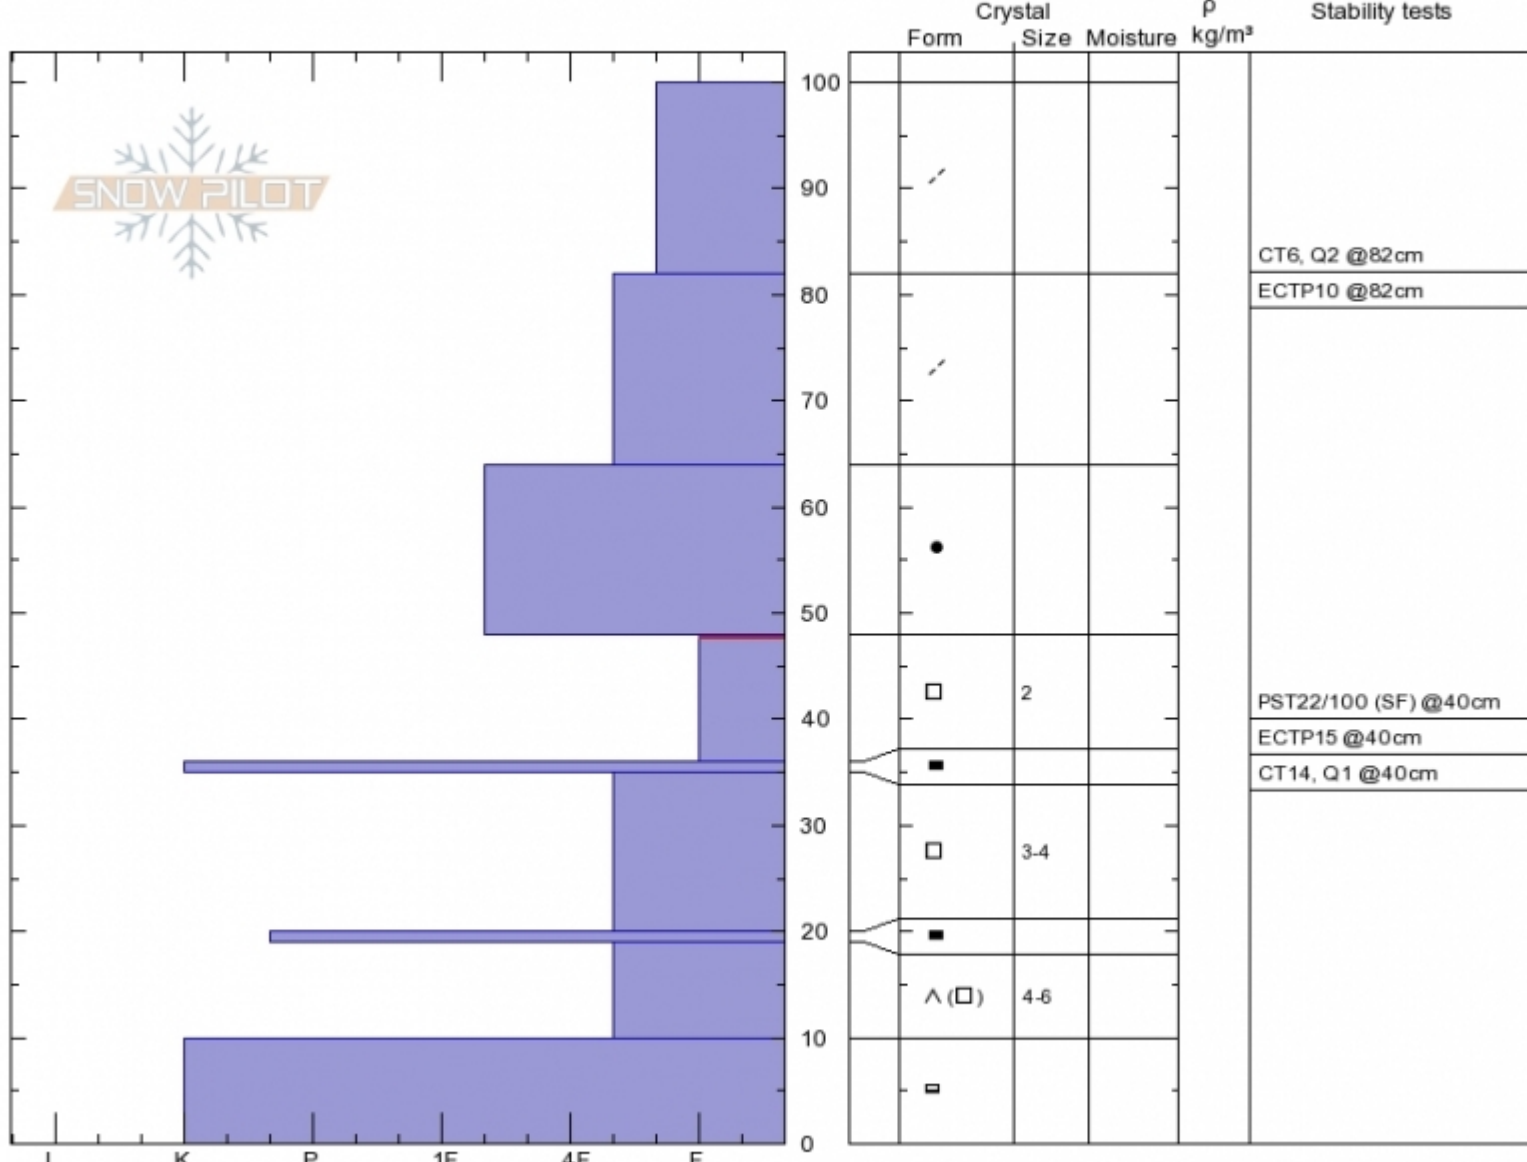

Lionhead Ski Hill  
 Lionhead Range  
 MT  
 Elevation: 8030 ft  
 Aspect: 60°

Doug Chabot-Admin  
 Thu Dec 28 11:40 2017  
 Co-ord: 44.70359N, -111.29724W  
 Slope Angle: 32°  
 Wind Loading: previous

Stability: **Poor**  
 Air Temperature: -3°C  
 Sky Cover: **OVC**  
 Precipitation: **NO**  
 Wind: **SW Light Breeze**

HS100  
 Stability Test Notes

Layer No  
 36-48: Pr  
 35-36: Th

Specifics: Pit is adjacent to avalanche: crown; Recent activity on similar slopes; Recent activity on different slopes

Notes: This natural avalanche released yesterday. It was 400' wide x 400' long (estimated). Pit dug with Dave Zinn.

Advisory Region  
 Lionhead Range  
 Lionhead Range, 2017-12-29