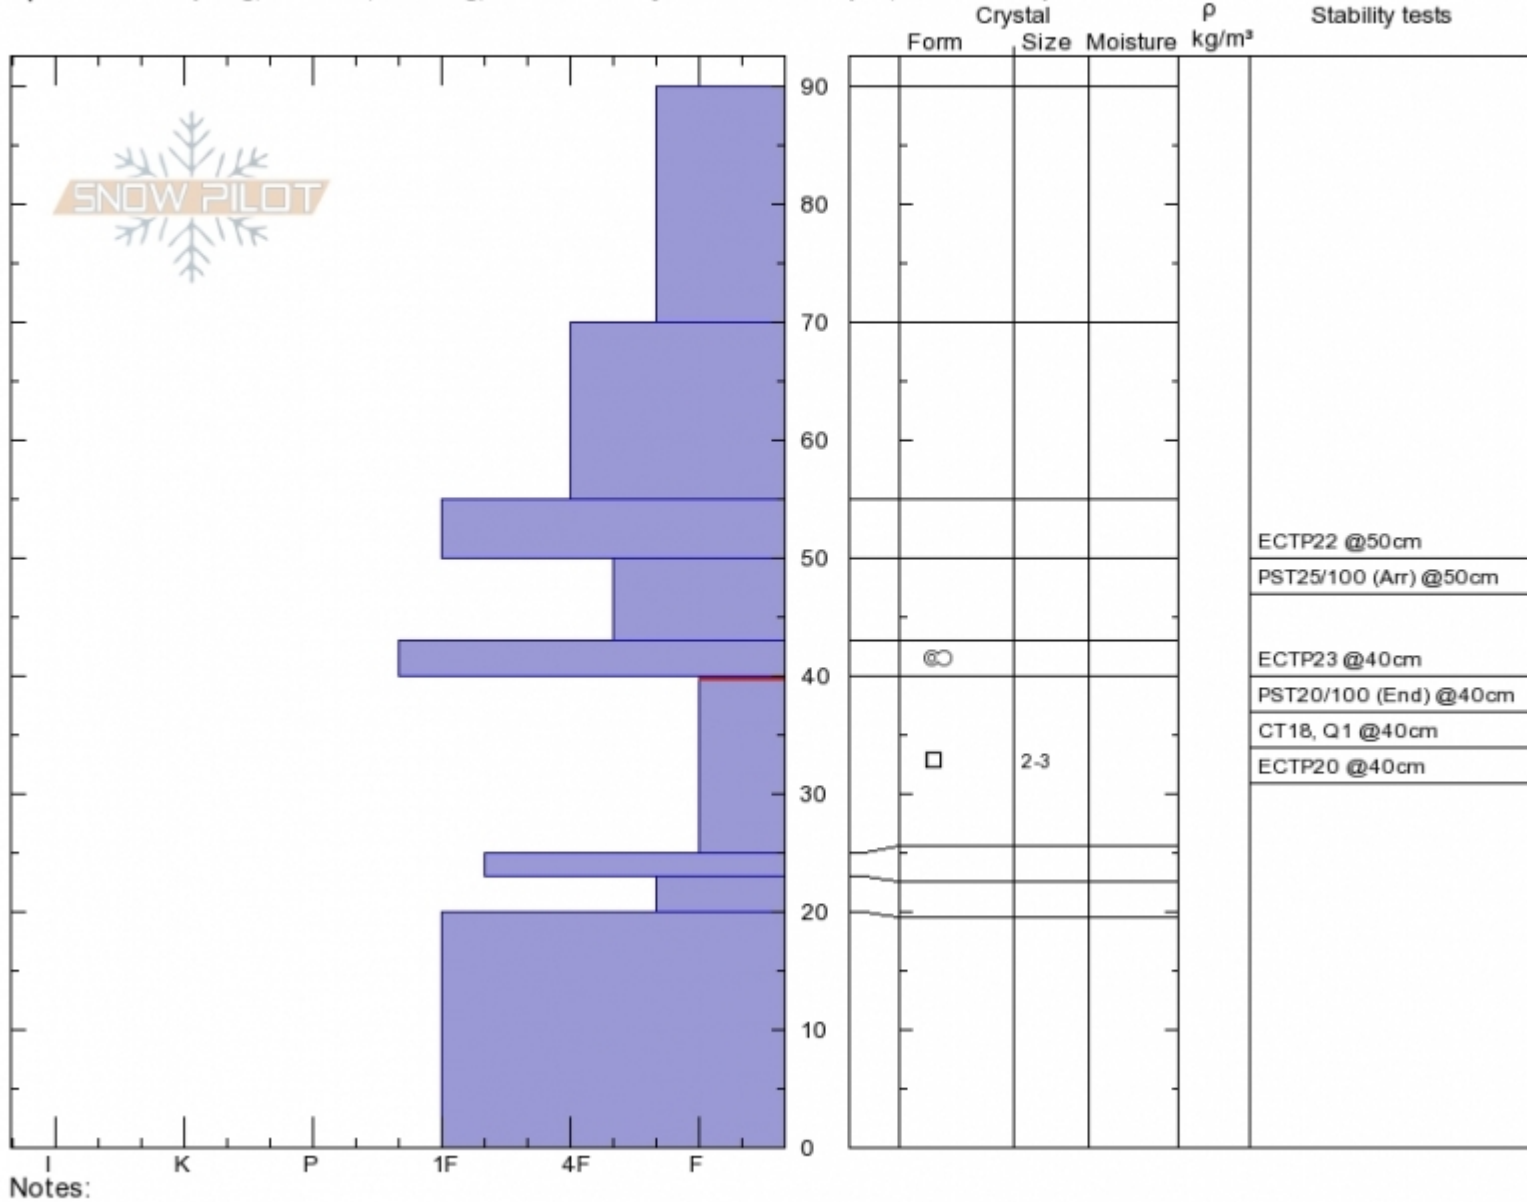

Yellow Mtn. Upper
Madison Range-N
MT

Elevation: 9236 ft
Aspect: 140°

Alex Marienthal
Fri Dec 29 11:35 2017
Co-ord: 45.29788N, -111.31977W
Slope Angle: 25°
Wind Loading: no

Stability: **Poor**
Air Temperature:
Sky Cover: **BKN**
Precipitation: **S1**
Wind: **SW Moderate**

HS90
Stability Test Notes

Layer No
25-40: Pro

Specifics: Collapsing, localized; Cracking; Recent activity on different slopes; We skied slope

Advisory Region
Northern Madison
Northern Madison, 2017-12-29