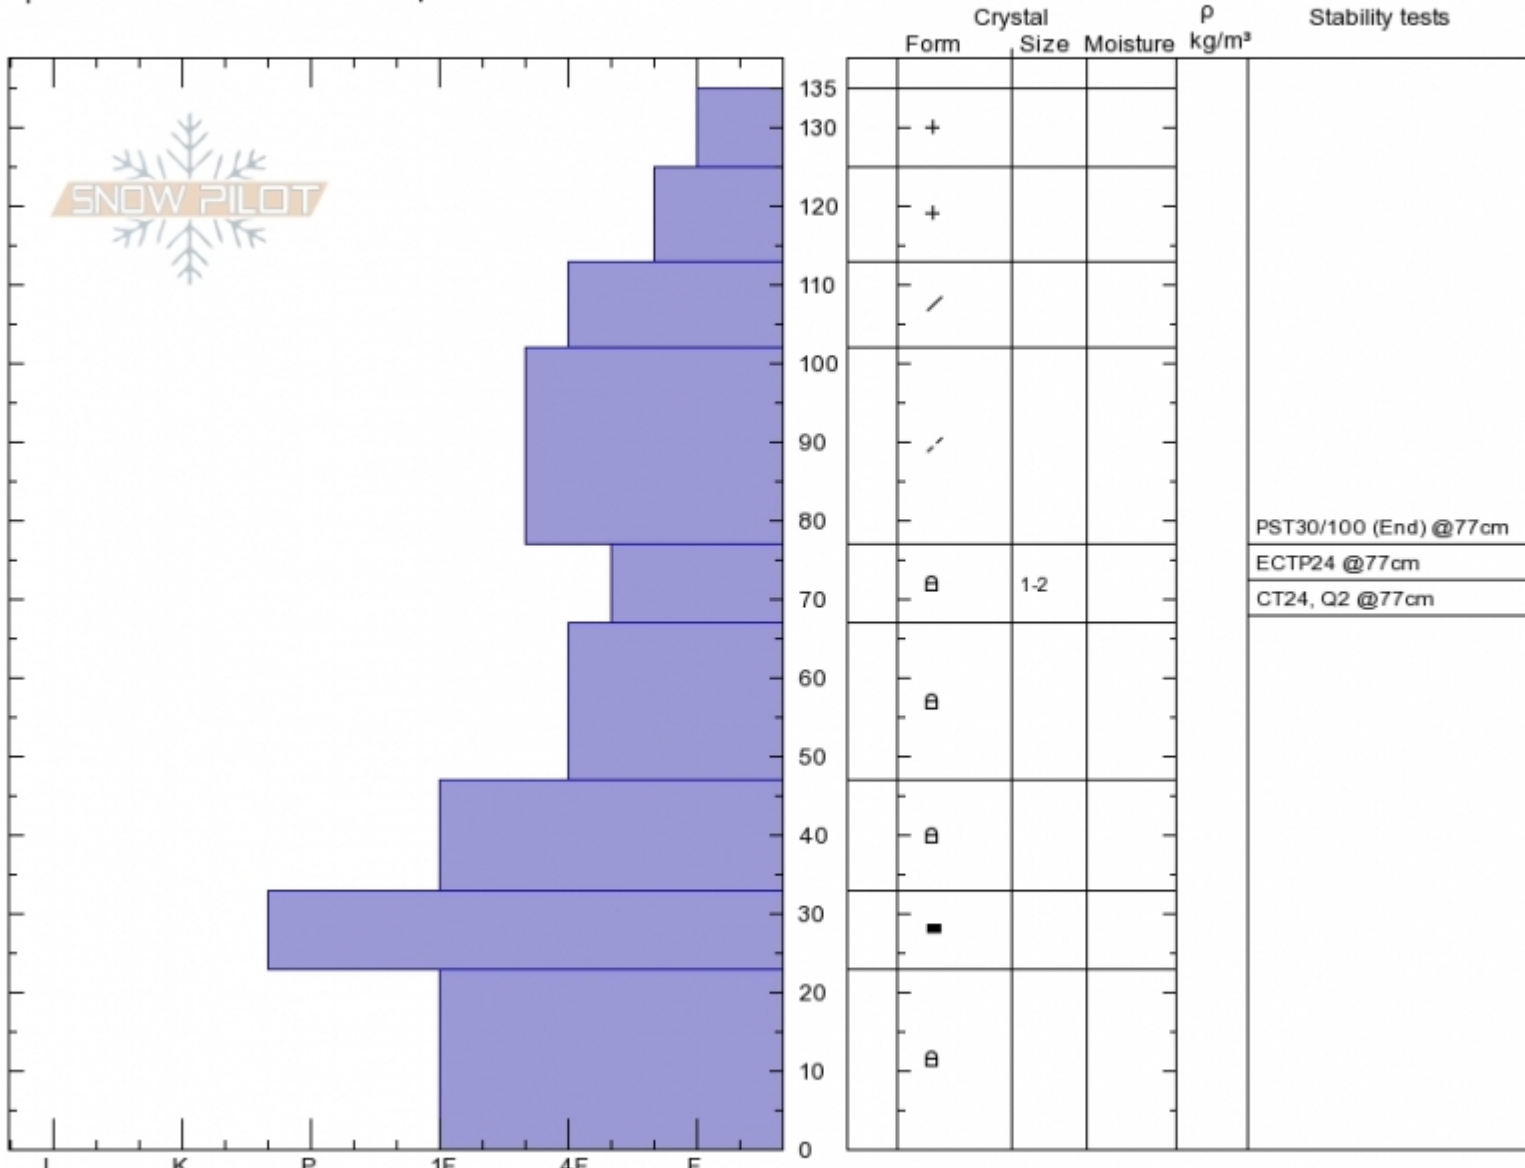

Cooke City
 Cooke City
 MT
 Elevation: 9500 ft
 Aspect: 250°
 Specifics: Snowmobile tracks on slope

Eric Knoff
 Wed Jan 3 12:30 2018
 Co-ord: 45.07763N, -109.93933W
 Slope Angle: 26°
 Wind Loading:

Stability: Fair
 Air Temperature: -6°C
 Sky Cover: CLR
 Precipitation: NO
 Wind: Calm

HS135
 Stability Test Notes

Layer No
 67-77: Pr

Notes: Where the snowpack is shallower, such as this location, the pack is much weaker.

CPST 30/100 end @ 77 cm's

Advisory Region
 Cooke City
 Cooke City, 2018-01-06