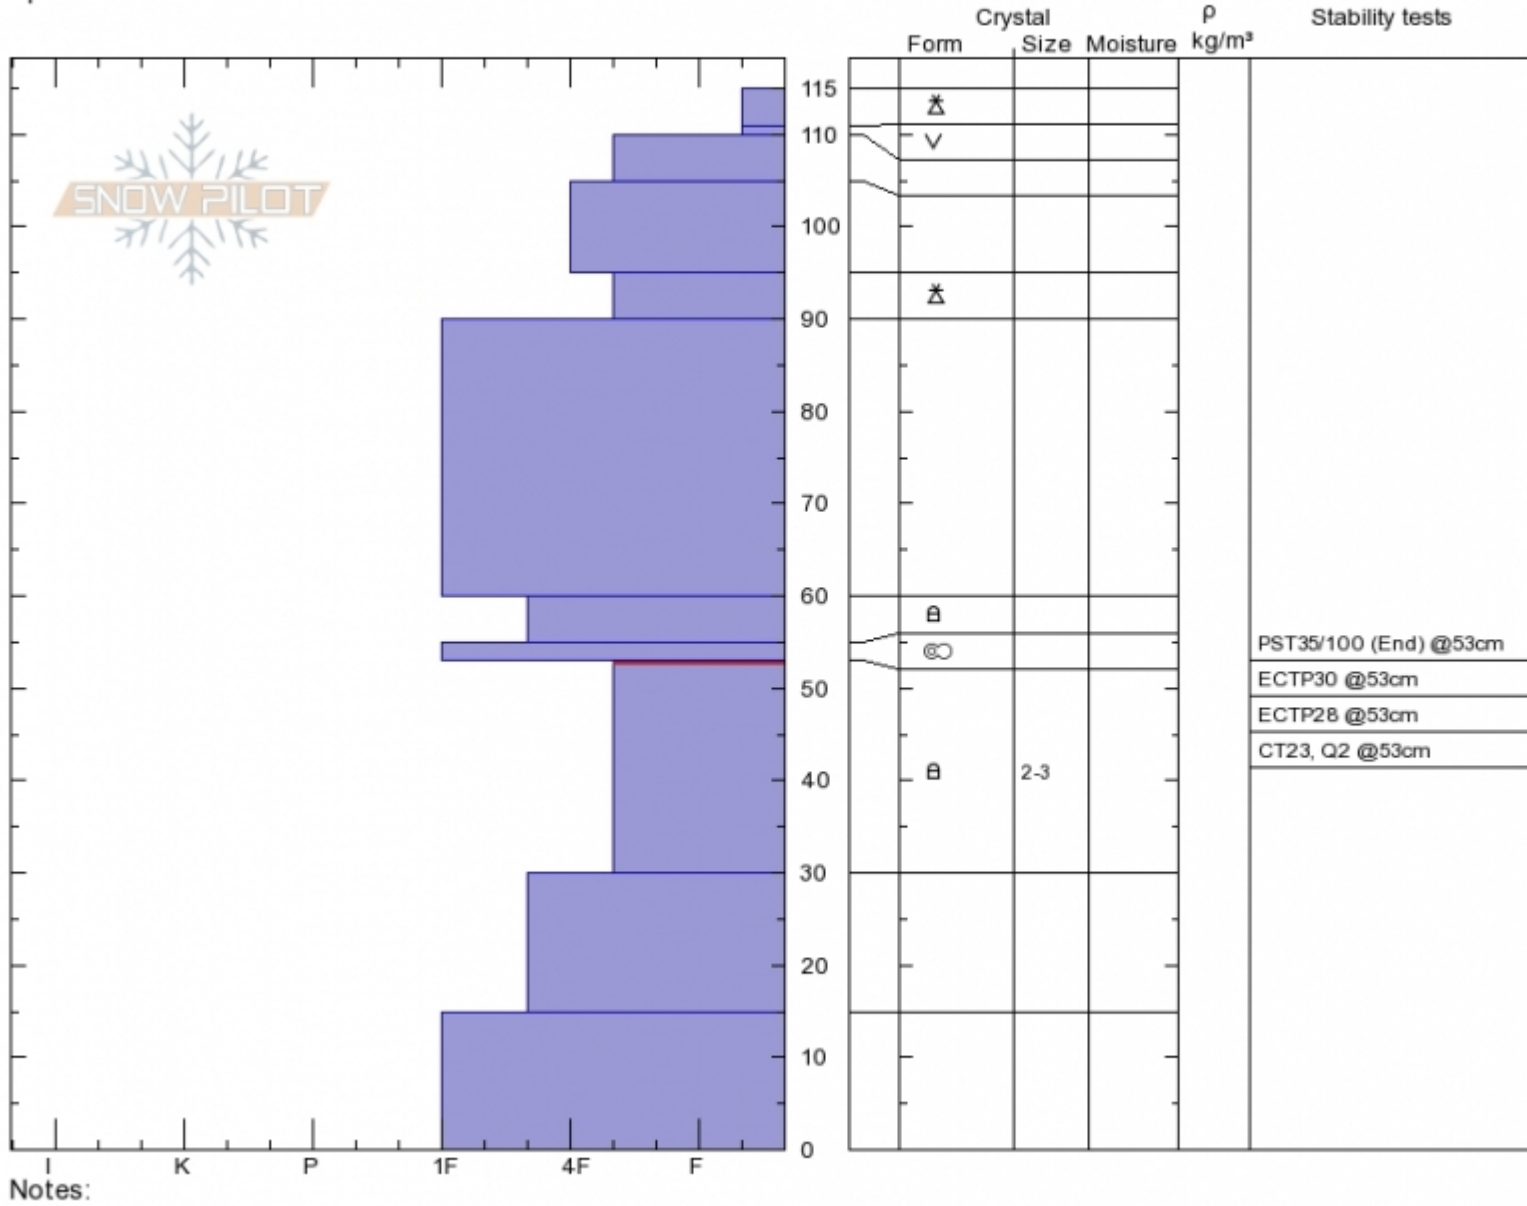

McAtee Basin
Madison Range-N
MT
 Elevation: **9775 ft**
 Aspect: **80°**
 Specifics:

Alex Marienthal
Sun Jan 7 12:16 2018
 Co-ord: **45.17206N, -111.44507W**
 Slope Angle: **37°**
 Wind Loading: **no**

Stability: **Fair**
 Air Temperature: **-3°C**
 Sky Cover: **SCT**
 Precipitation: **NO**
 Wind: **Calm**

HS115 PF20
Stability Test Notes

Layer No
30-53: Pr

Advisory Region
 Northern Madison
 Northern Madison, 2018-01-08