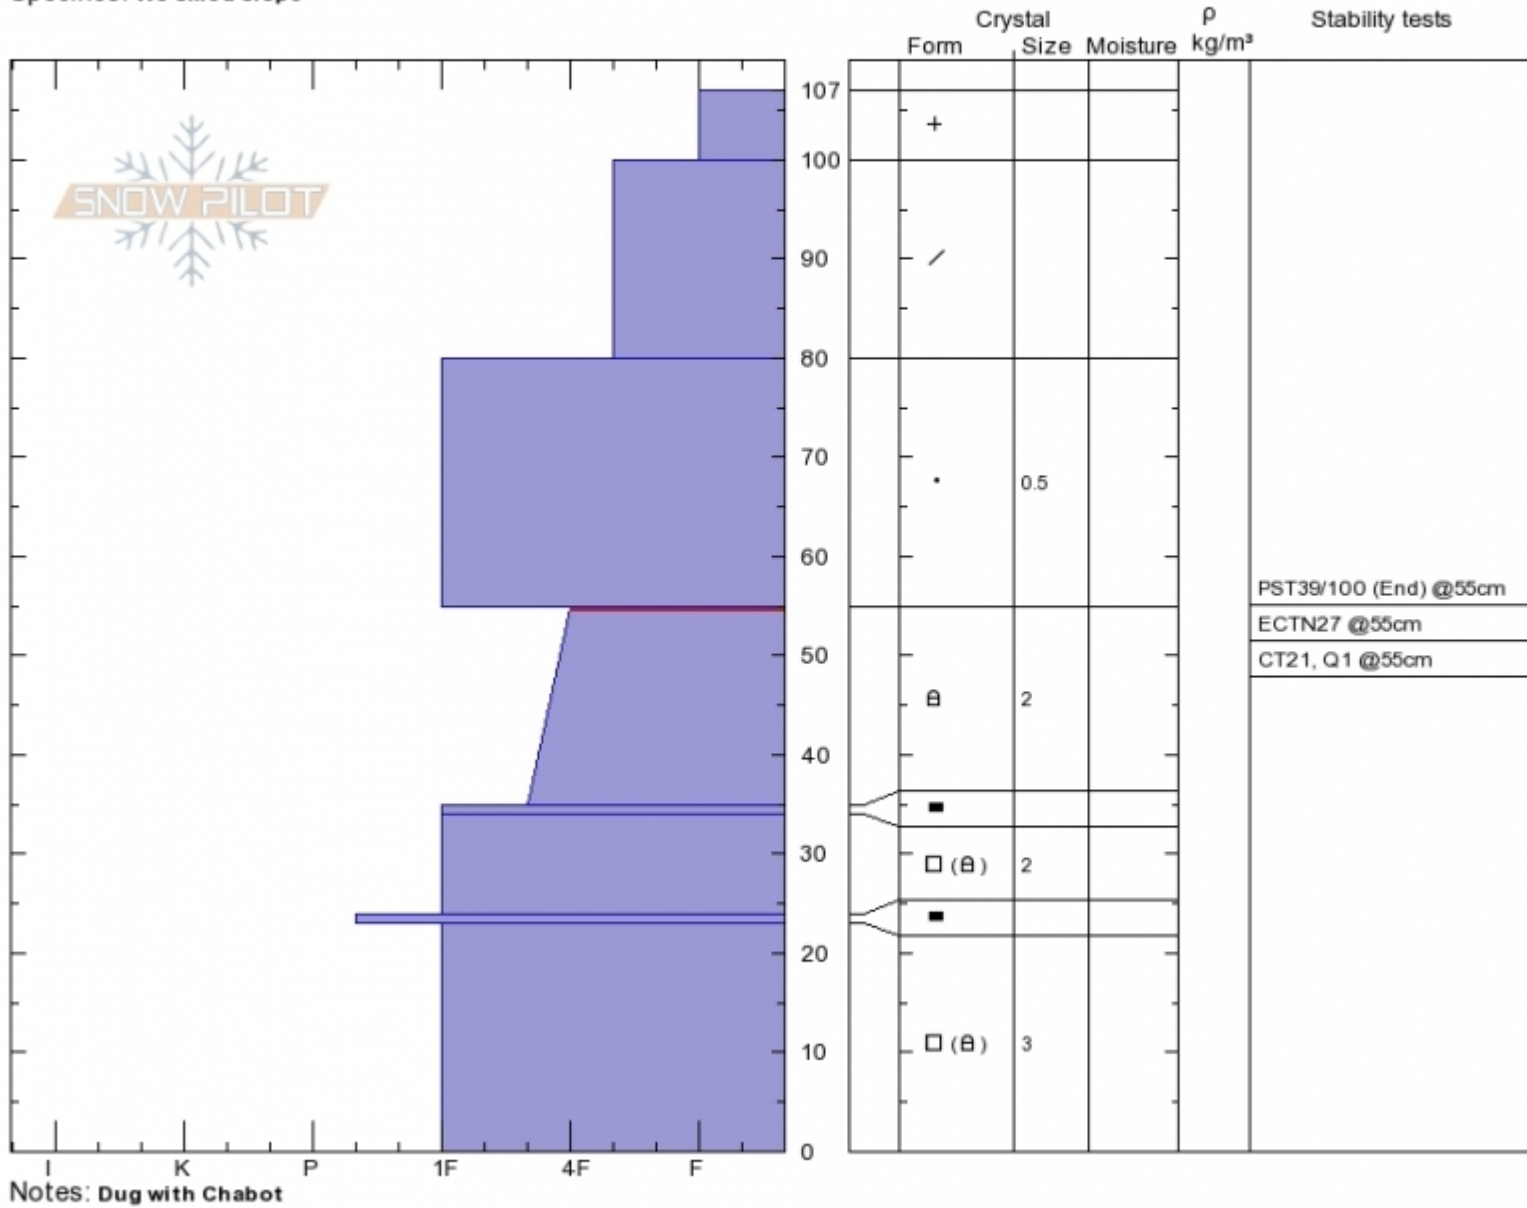

Bacon Rind High
Madison Range-S
MT

Elevation: **9200 ft**
 Aspect: **105°**
 Specifics: **We skied slope**

Gabrielle Antonioli
Thu Jan 11 11:42 2018
 Co-ord: **44.96921N, -111.09452W**
 Slope Angle: **20°**
 Wind Loading: **no**

Stability: **Fair**
 Air Temperature: **-10°C**
 Sky Cover: **OVC**
 Precipitation: **S-1**
 Wind: **W Light Breeze**

HS107
Stability Test Notes

Layer No
35-55: Pr

PST39/100 (End) @55cm
 ECTN27 @55cm
 CT21, Q1 @55cm