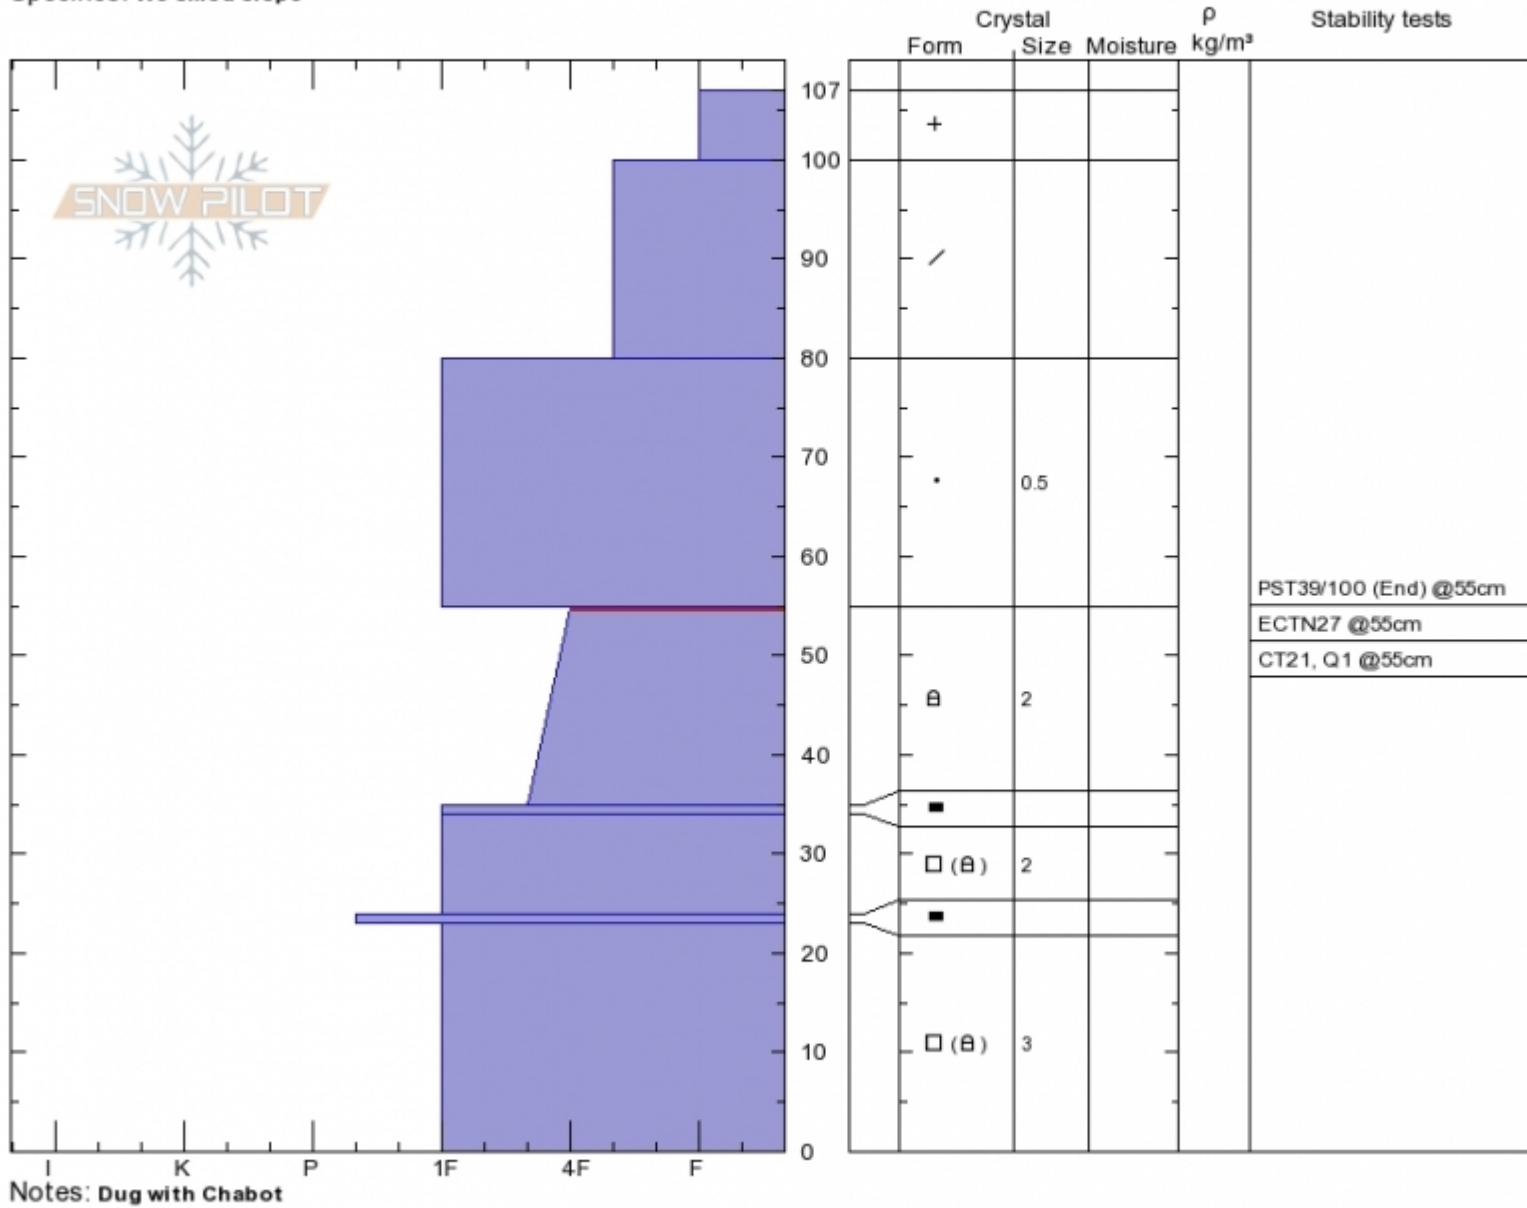

Bacon Rind High
Madison Range-S
MT

Elevation: **9200 ft**
 Aspect: **105°**
 Specifics: **We skied slope**

Gabrielle Antonioli
Thu Jan 11 11:42 2018
 Co-ord: **44.96921N, -111.09452W**
 Slope Angle: **20°**
 Wind Loading: **no**

Stability: **Fair**
 Air Temperature: **-10°C**
 Sky Cover: **OVC**
 Precipitation: **S-1**
 Wind: **W Light Breeze**

HS107
Stability Test Notes

Layer No
35-55: Pro

PST39/100 (End) @55cm
 ECTN27 @55cm
 CT21, Q1 @55cm