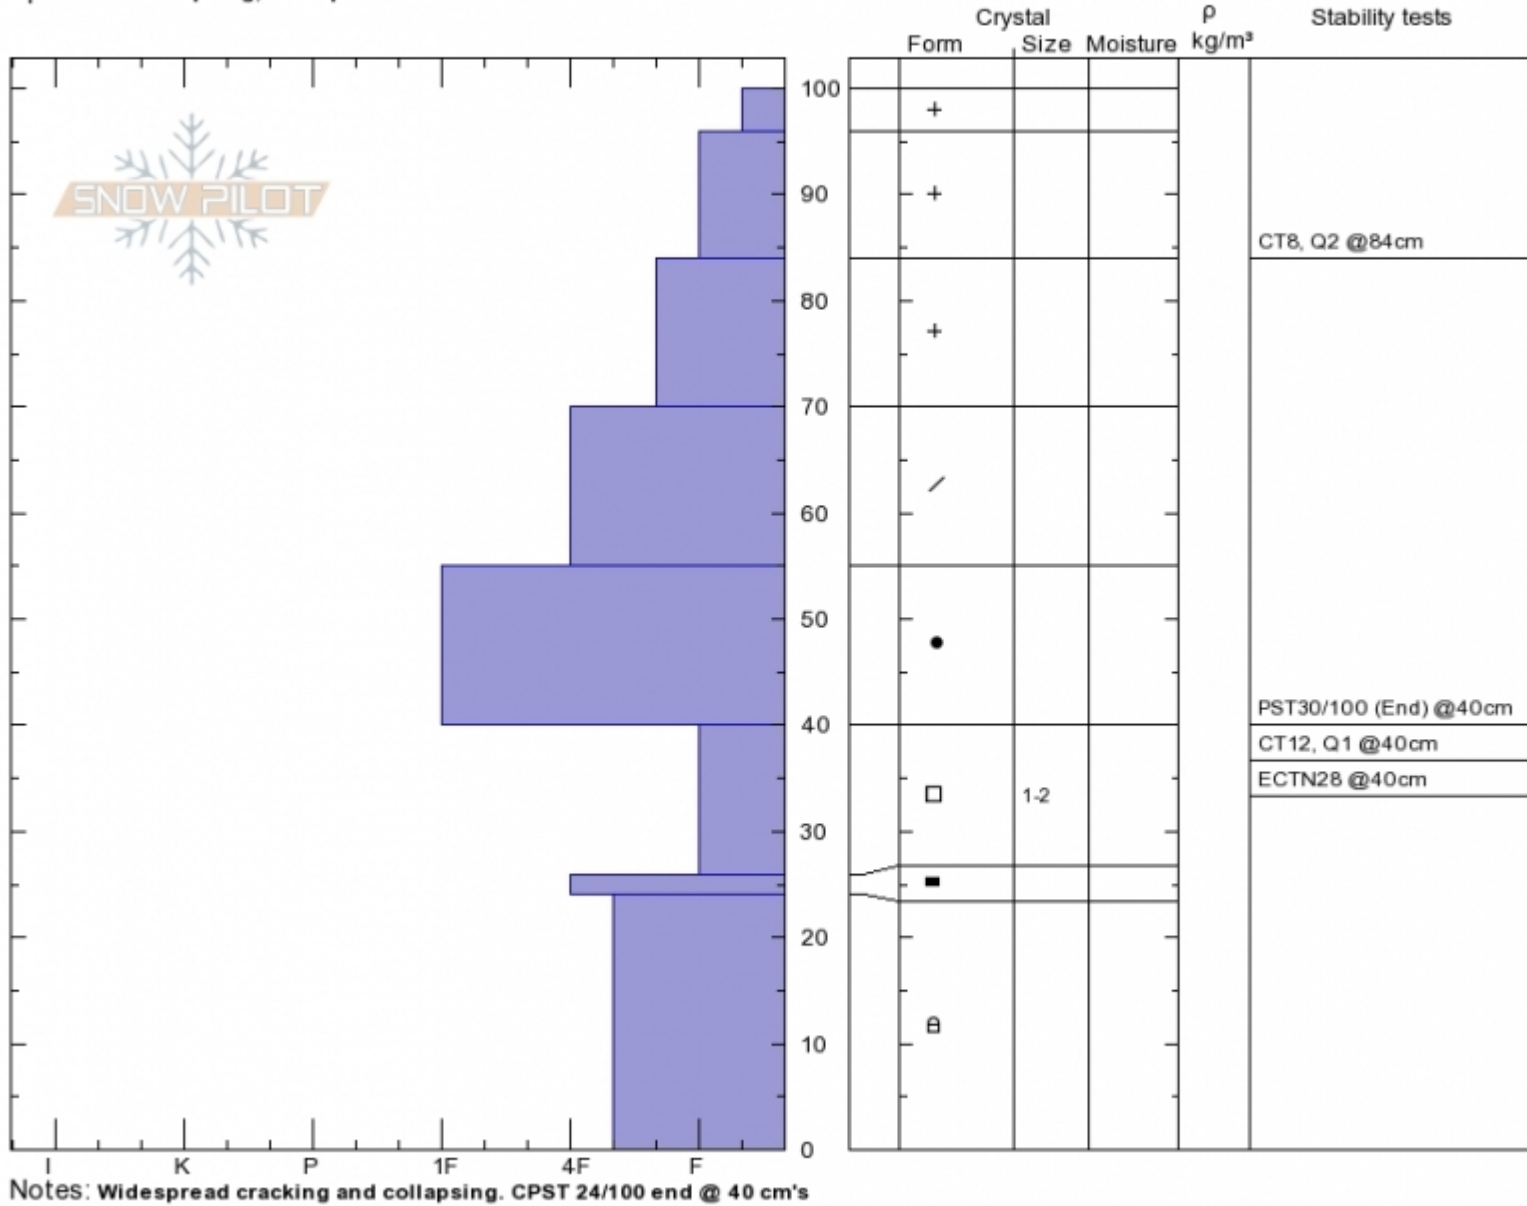

**Hebgen/Trapper**  
**Lionhead Range**  
**MT**  
 Elevation: **7600 ft**  
 Aspect: **70°**  
 Specifics: **Collapsing, widespread**

**Eric Knoff**  
**Tue Jan 16 13:00 2018**  
 Co-ord: **44.83843N, -111.32687W**  
 Slope Angle: **28°**  
 Wind Loading: **no**

Stability: **Poor**  
 Air Temperature: **-4°C**  
 Sky Cover: **BKN**  
 Precipitation: **NO**  
 Wind: **SW Calm**

**HS100**  
**Stability Test Notes**

Layer No  
**26-40: Pro**

This pit was dug on the 13th of January, not the 16th.