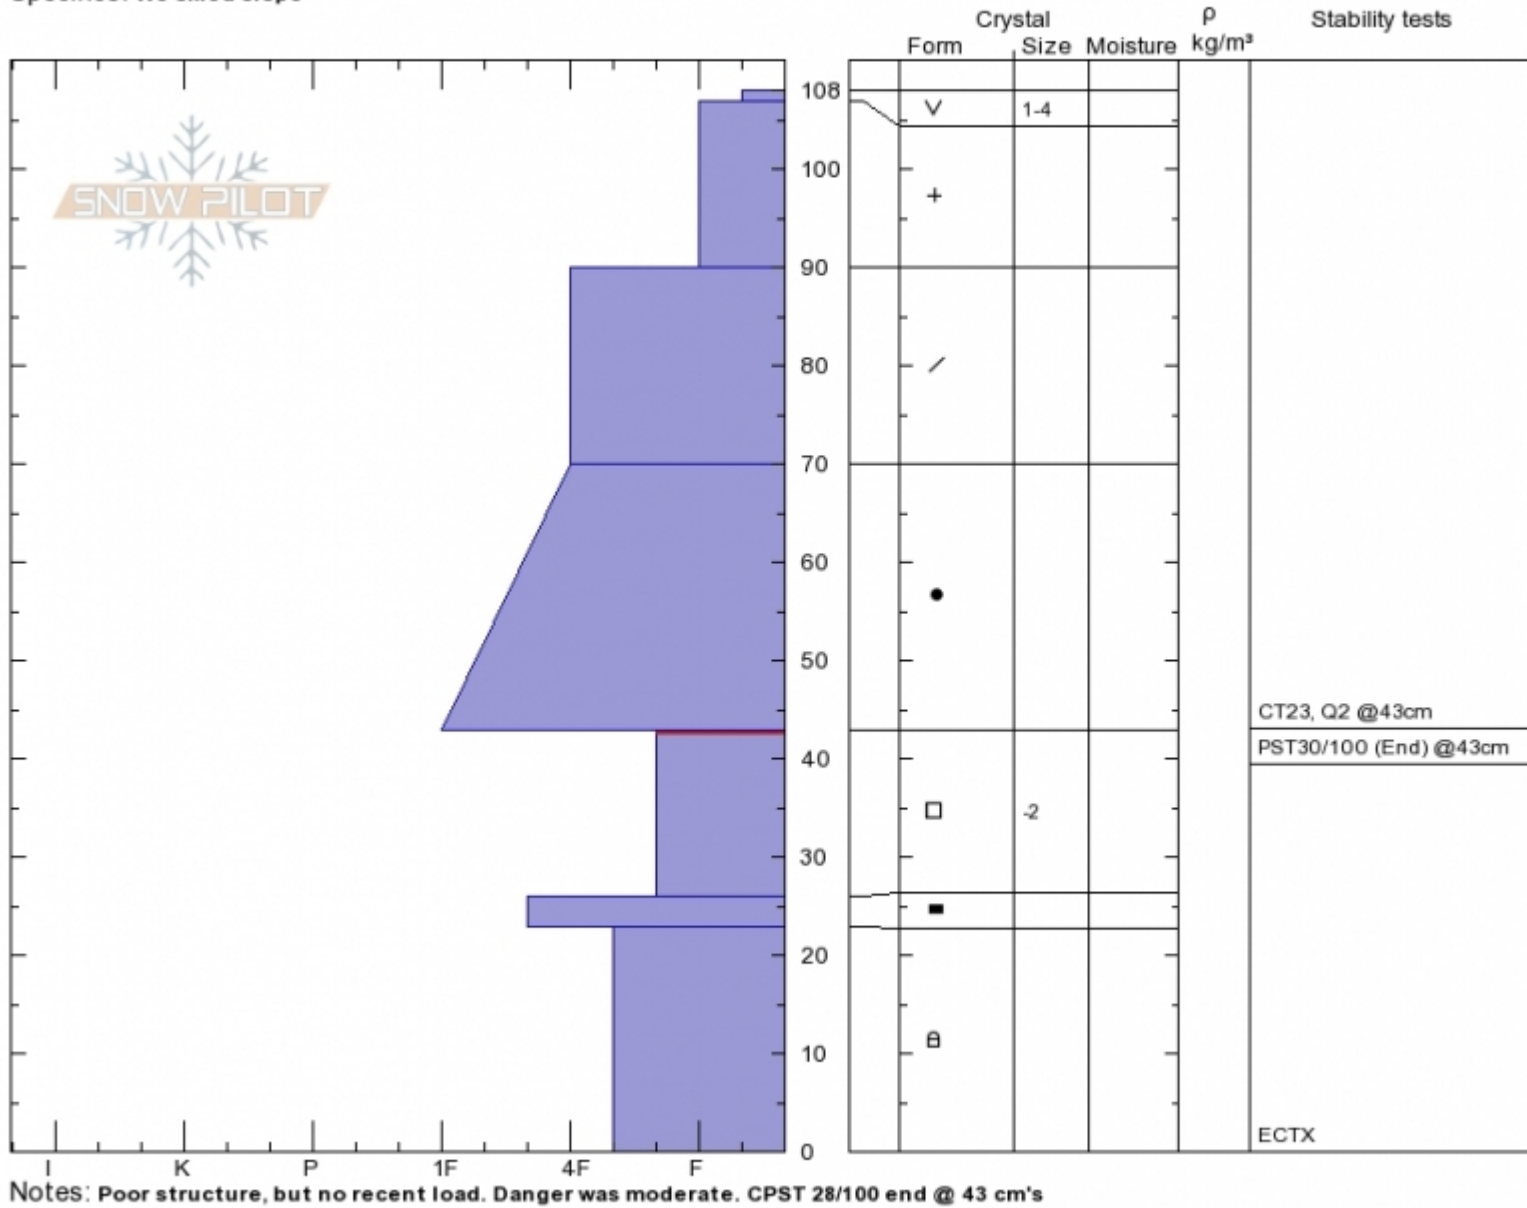

Dudley Creek
Madison Range-N
MT
 Elevation: **8180 ft**
 Aspect: **70°**
 Specifics: **We skied slope**

Eric Knoff
Wed Jan 17 11:00 2018
 Co-ord: **45.28995N, -111.29082W**
 Slope Angle: **26°**
 Wind Loading:

Stability:
 Air Temperature:
 Sky Cover:
 Precipitation: **NO**
 Wind:

HS108
 Stability Test Notes

Layer No
26-43: Pro

Advisory Region
 Northern Madison

Forecast link: [GNFAC Avalanche Advisory for Fri Jan 19, 2018](#)
 Northern Madison, 2018-01-18