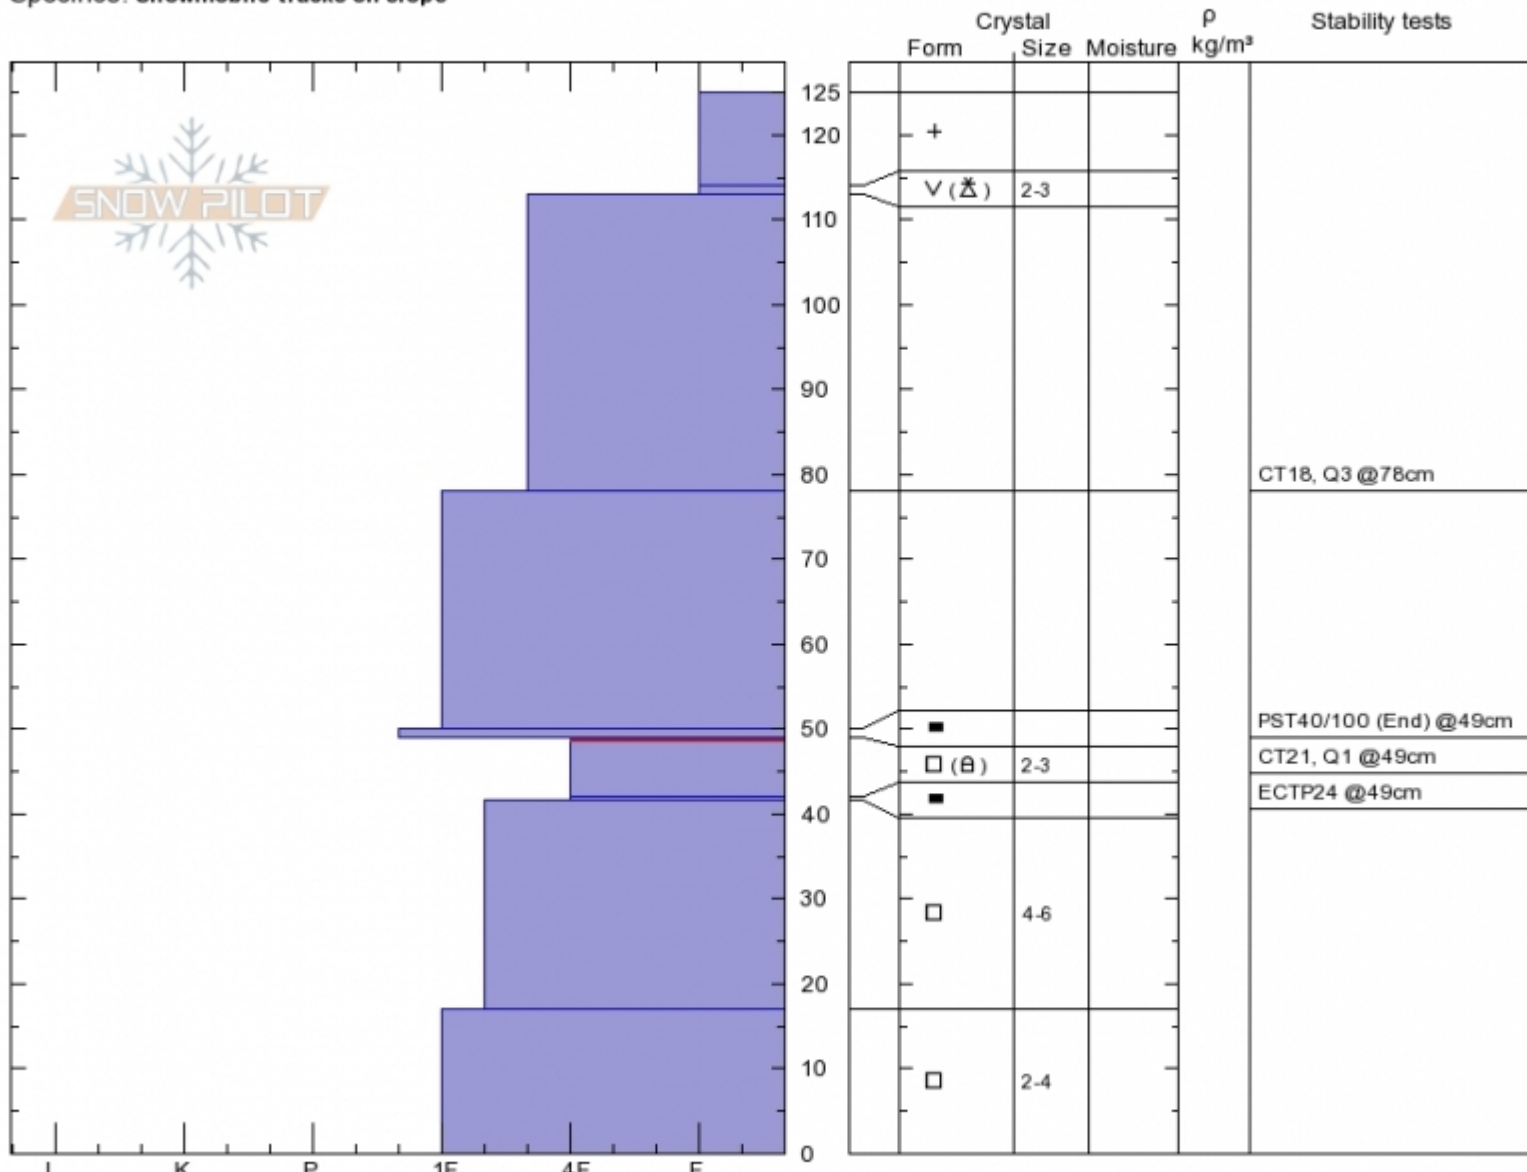

Wilderness Boundary
 Madison Range-S
 MT
 Elevation: 8700 ft
 Aspect: 230°
 Specifics: Snowmobile tracks on slope

Doug Chabot-Admin
 Sun Jan 21 11:10 2018
 Co-ord: 44.97673N, -111.35986W
 Slope Angle: 28°
 Wind Loading: no

Stability: Fair
 Air Temperature:
 Sky Cover: CLR
 Precipitation: NO
 Wind: Calm

HS125
 Stability Test Notes

Layer No
 49-50: de
 42-49: Pr
 41.5-42: d

Notes: Dug with Ian Hoyer. The SH at 113 was non-reactive and mixed with graupel.