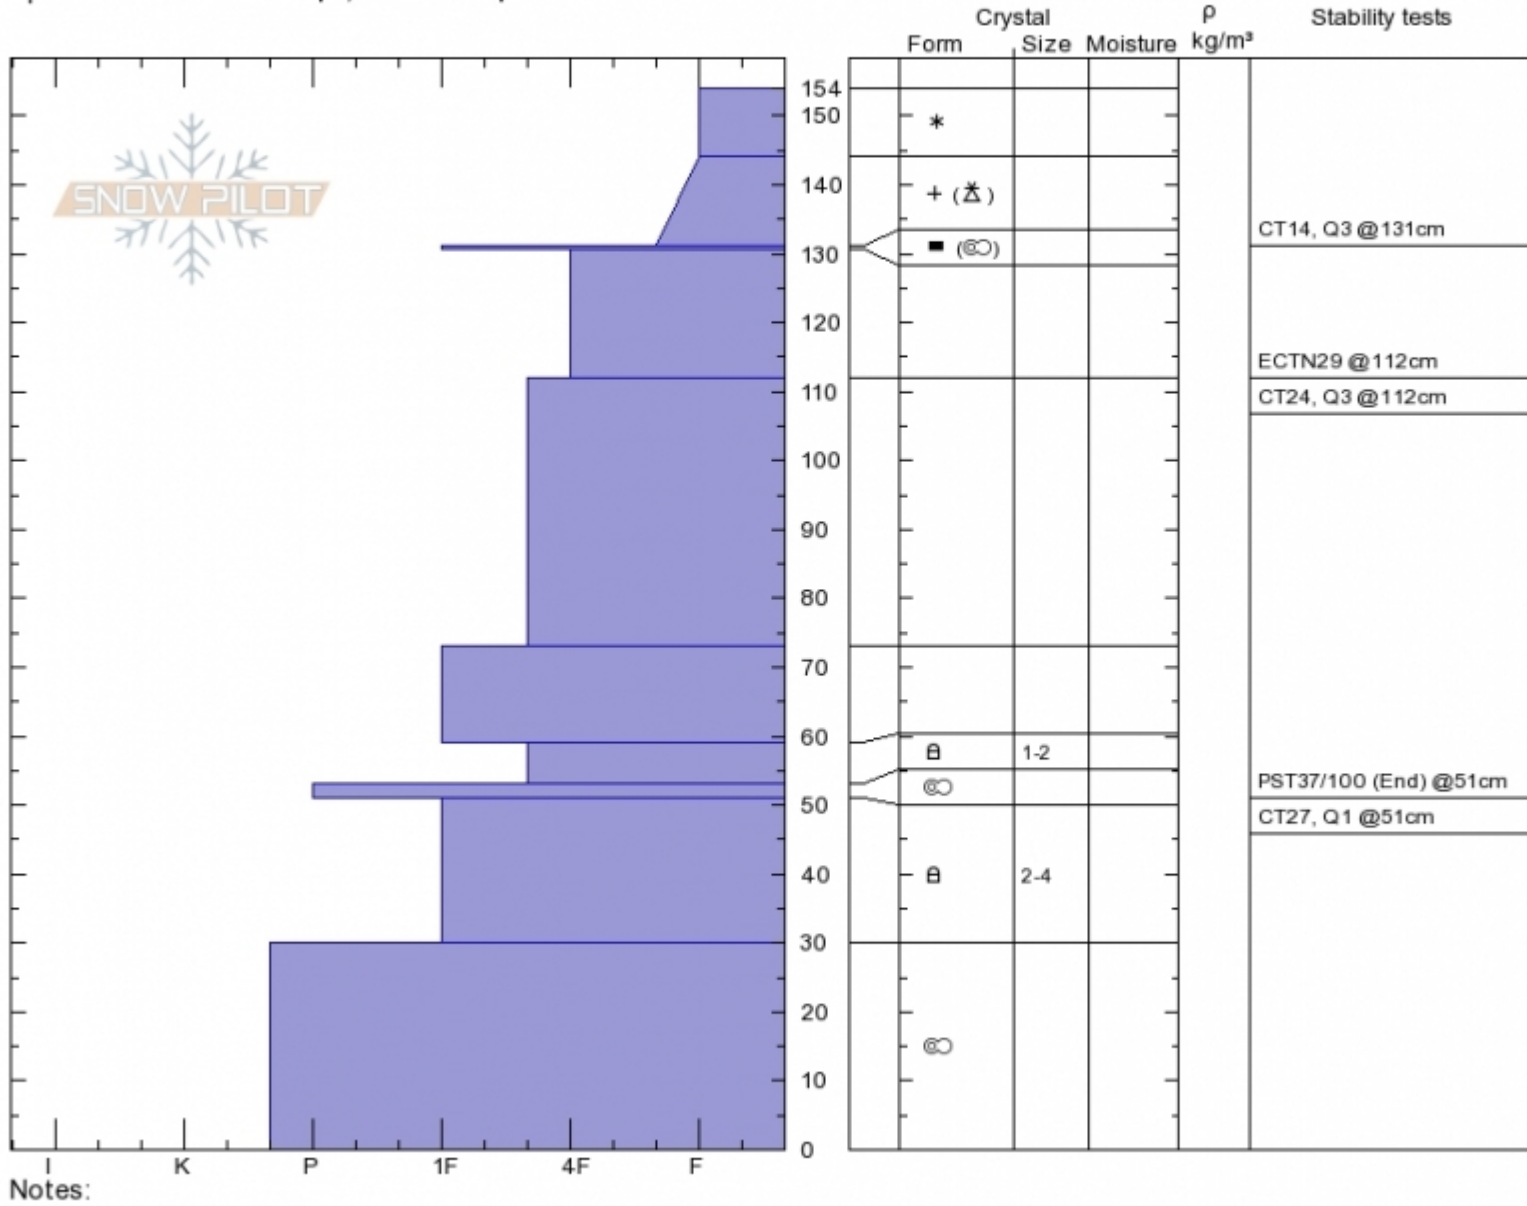

Mt. Ellis
Gallatin Range-N
MT
 Elevation: **7680 ft**
 Aspect: **67°**
 Specifics: **Ski tracks on slope; We skied slope**

Alex Marienthal
Sun Jan 21 10:45 2018
 Co-ord: **45.57566N, -110.94952W**
 Slope Angle: **25°**
 Wind Loading: **no**

Stability: **Good**
 Air Temperature:
 Sky Cover: **CLR**
 Precipitation: **NO**
 Wind: **Calm**

HS154
Stability Test Notes

Layer No

Advisory Region
 Northern Gallatin
 Northern Gallatin, 2018-01-21