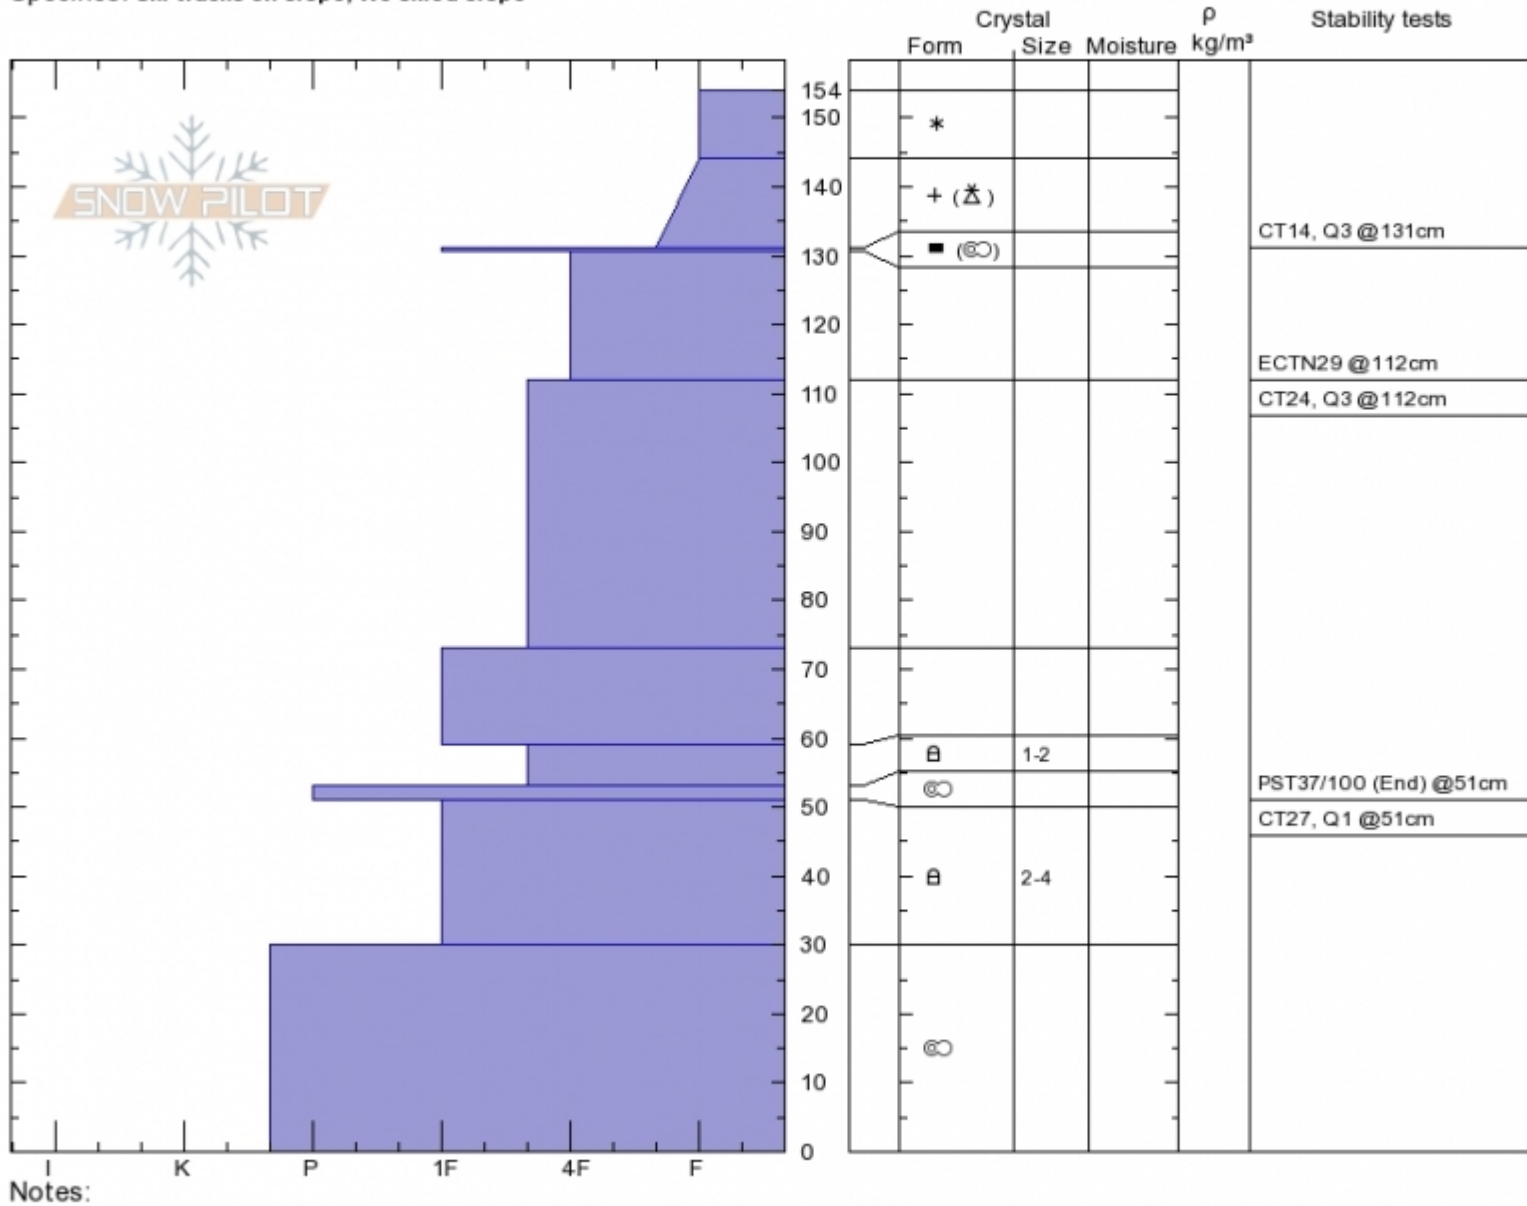

Mt. Ellis
Gallatin Range-N
MT
 Elevation: **7680 ft**
 Aspect: **67°**
 Specifics: **Ski tracks on slope; We skied slope**

Alex Marienthal
Sun Jan 21 10:45 2018
 Co-ord: **45.57566N, -110.94952W**
 Slope Angle: **25°**
 Wind Loading: **no**

Stability: **Good**
 Air Temperature:
 Sky Cover: **CLR**
 Precipitation: **NO**
 Wind: **Calm**

HS154
Stability Test Notes

Layer No

Advisory Region
 Northern Gallatin
 Northern Gallatin, 2018-01-21