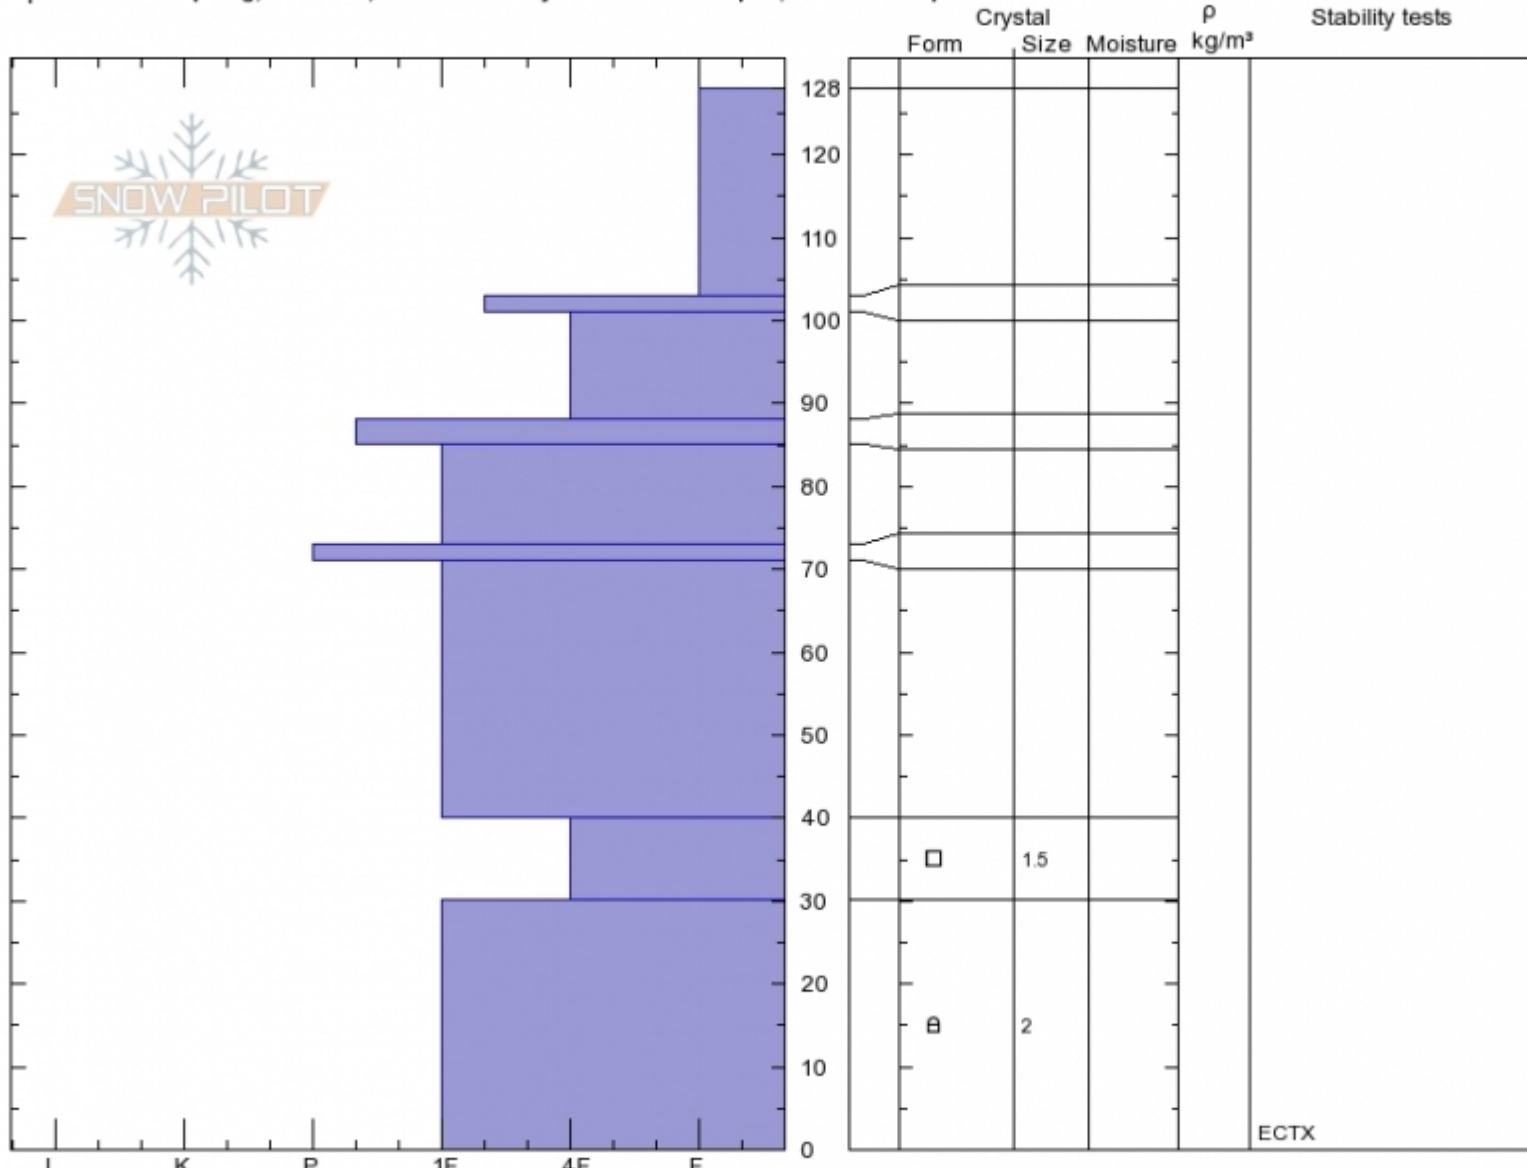

west Barronette  
 Beartooths  
 MT

Elevation: 8100 ft  
 Aspect: 227°

Beau Fredlund  
 Mon Jan 22 13:00 2018  
 Co-ord: 44.93811N, -110.10436E  
 Slope Angle: 25°  
 Wind Loading:

Stability:  
 Air Temperature:  
 Sky Cover:  
 Precipitation:  
 Wind:

HS128  
 Stability Test Notes

Layer No  
 30-40: Pr

Specifics: Collapsing, localized; Recent activity on different slopes; We skied slope

Notes: Had my ECT propagate with an extra 10 taps from the shoulder. Fairly solid bridge there, but definitely weak snow near the ground.