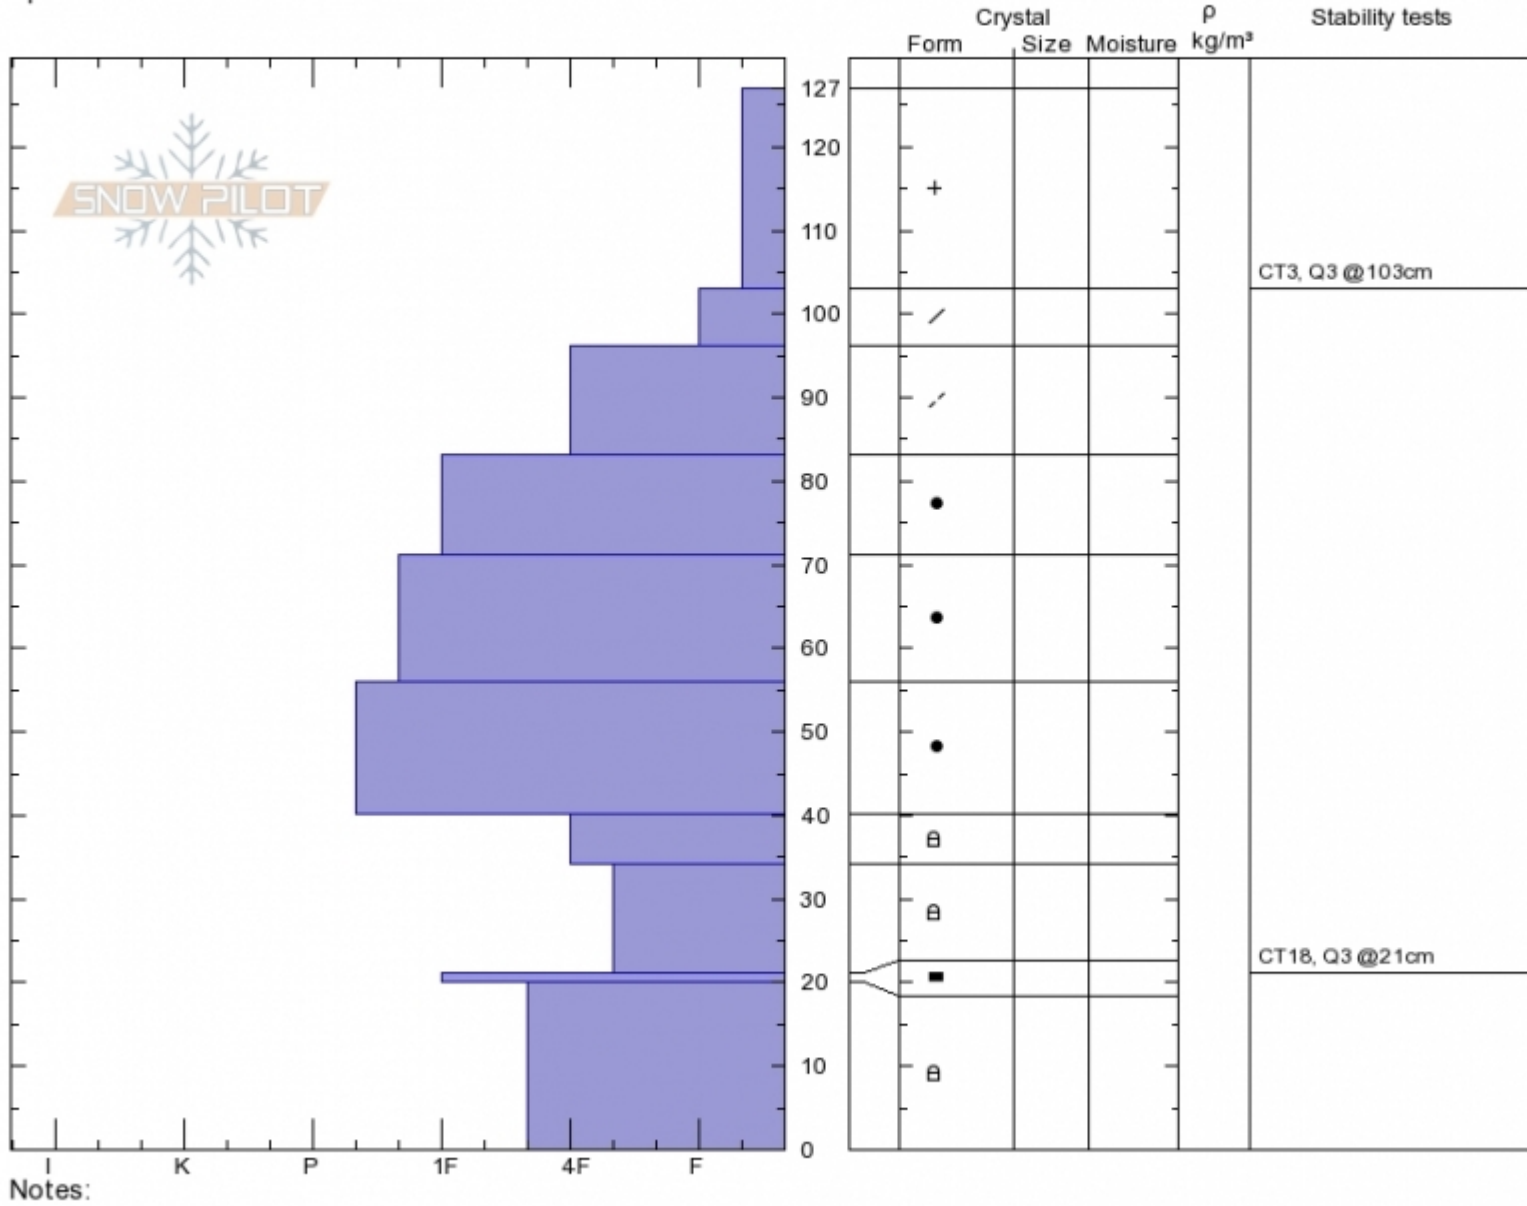

Motor Hill  
 Lionhead Range  
 MT  
 Elevation: 8700 ft  
 Aspect: 110°  
 Specifics:

Doug Chabot-Admin  
 Tue Jan 23 11:20 2018  
 Co-ord: 44.73758N, -111.31294W  
 Slope Angle: 32°  
 Wind Loading: no

Stability: **Good**  
 Air Temperature: -7°C  
 Sky Cover: **BKN**  
 Precipitation: **NO**  
 Wind: **Calm**

HS127  
 Stability Test Notes

Layer No

Advisory Region  
 Lionhead Range  
 Lionhead Range, 2018-01-24