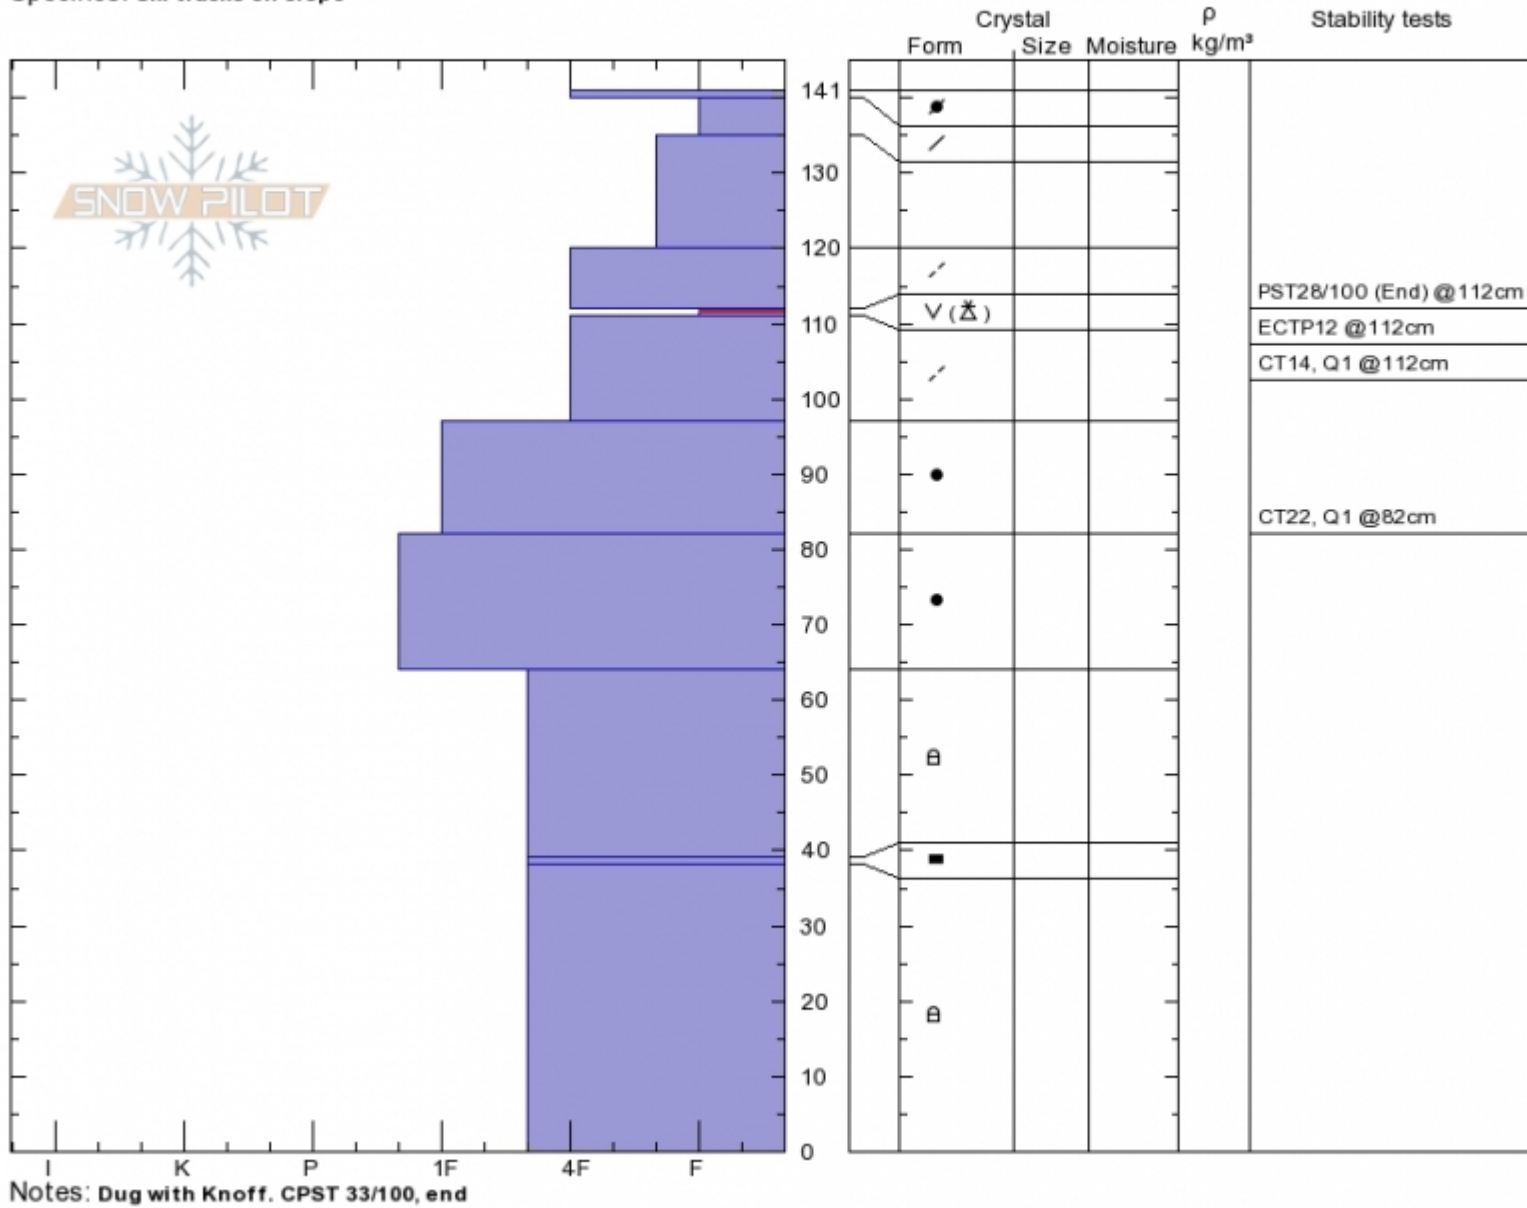

**Bacon Rind Mdw**  
**Madison Range-S**  
**MT**  
 Elevation: **8864 ft**  
 Aspect: **100°**  
 Specifics: **Ski tracks on slope**

**Doug Chabot-Admin**  
**Tue Jan 30 10:40 2018**  
 Co-ord: **44.96991N, -111.09594W**  
 Slope Angle: **18°**  
 Wind Loading: **no**

Stability: **Fair**  
 Air Temperature: **-3°C**  
 Sky Cover: **OVC**  
 Precipitation: **NO**  
 Wind: **SW Moderate**

**HS141**  
 Stability Test Notes

Layer No  
 111-112: F

Advisory Region  
 Southern Madison  
 Southern Madison, 2018-01-31