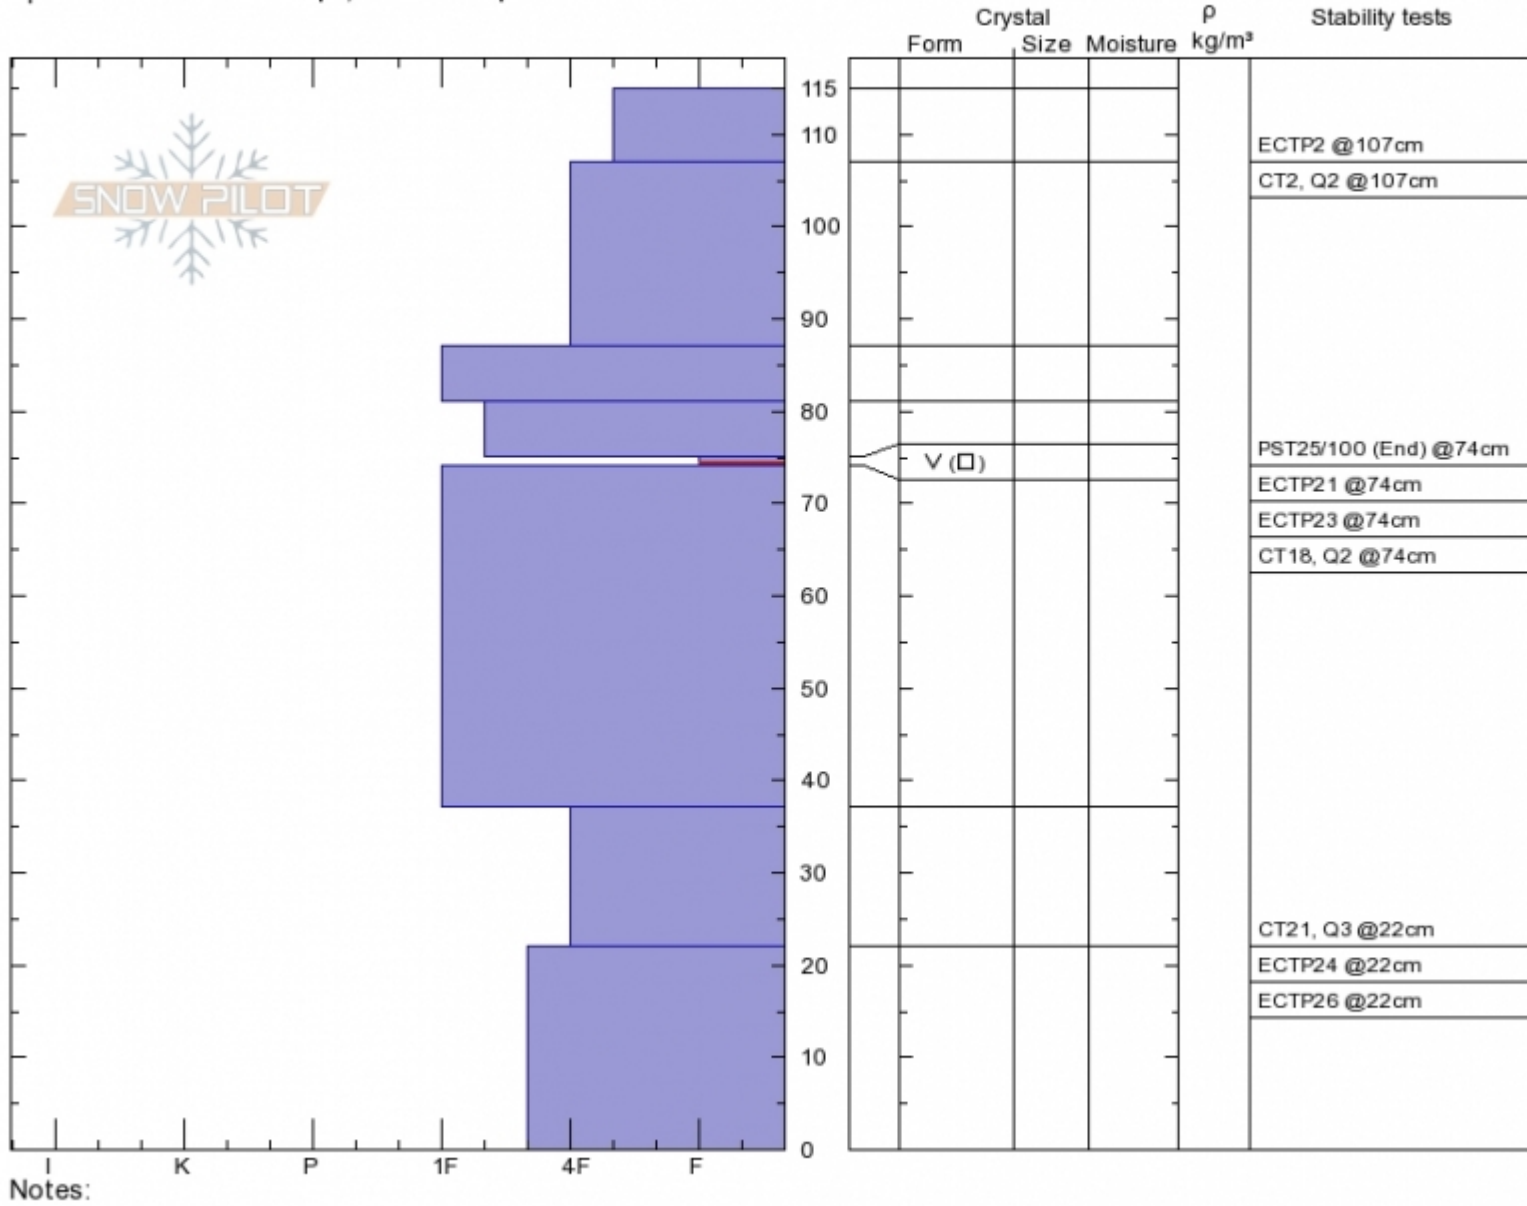

Hebgen/Trapper Crk.
Lionhead Range
MT
 Elevation: **8900 ft**
 Aspect: **118°**
 Specifics: **Ski tracks on slope; We skied slope**

Alex Marienthal
Sun Feb 4 11:45 2018
 Co-ord: **44.83890N, -111.34277W**
 Slope Angle: **21°**
 Wind Loading:

Stability: **Fair**
 Air Temperature:
 Sky Cover: **OVC**
 Precipitation: **S-1**
 Wind: **Calm**

HS115
Stability Test Notes

Layer No
74-75: Pr

Advisory Region
 Lionhead Range
 Lionhead Range, 2018-02-05