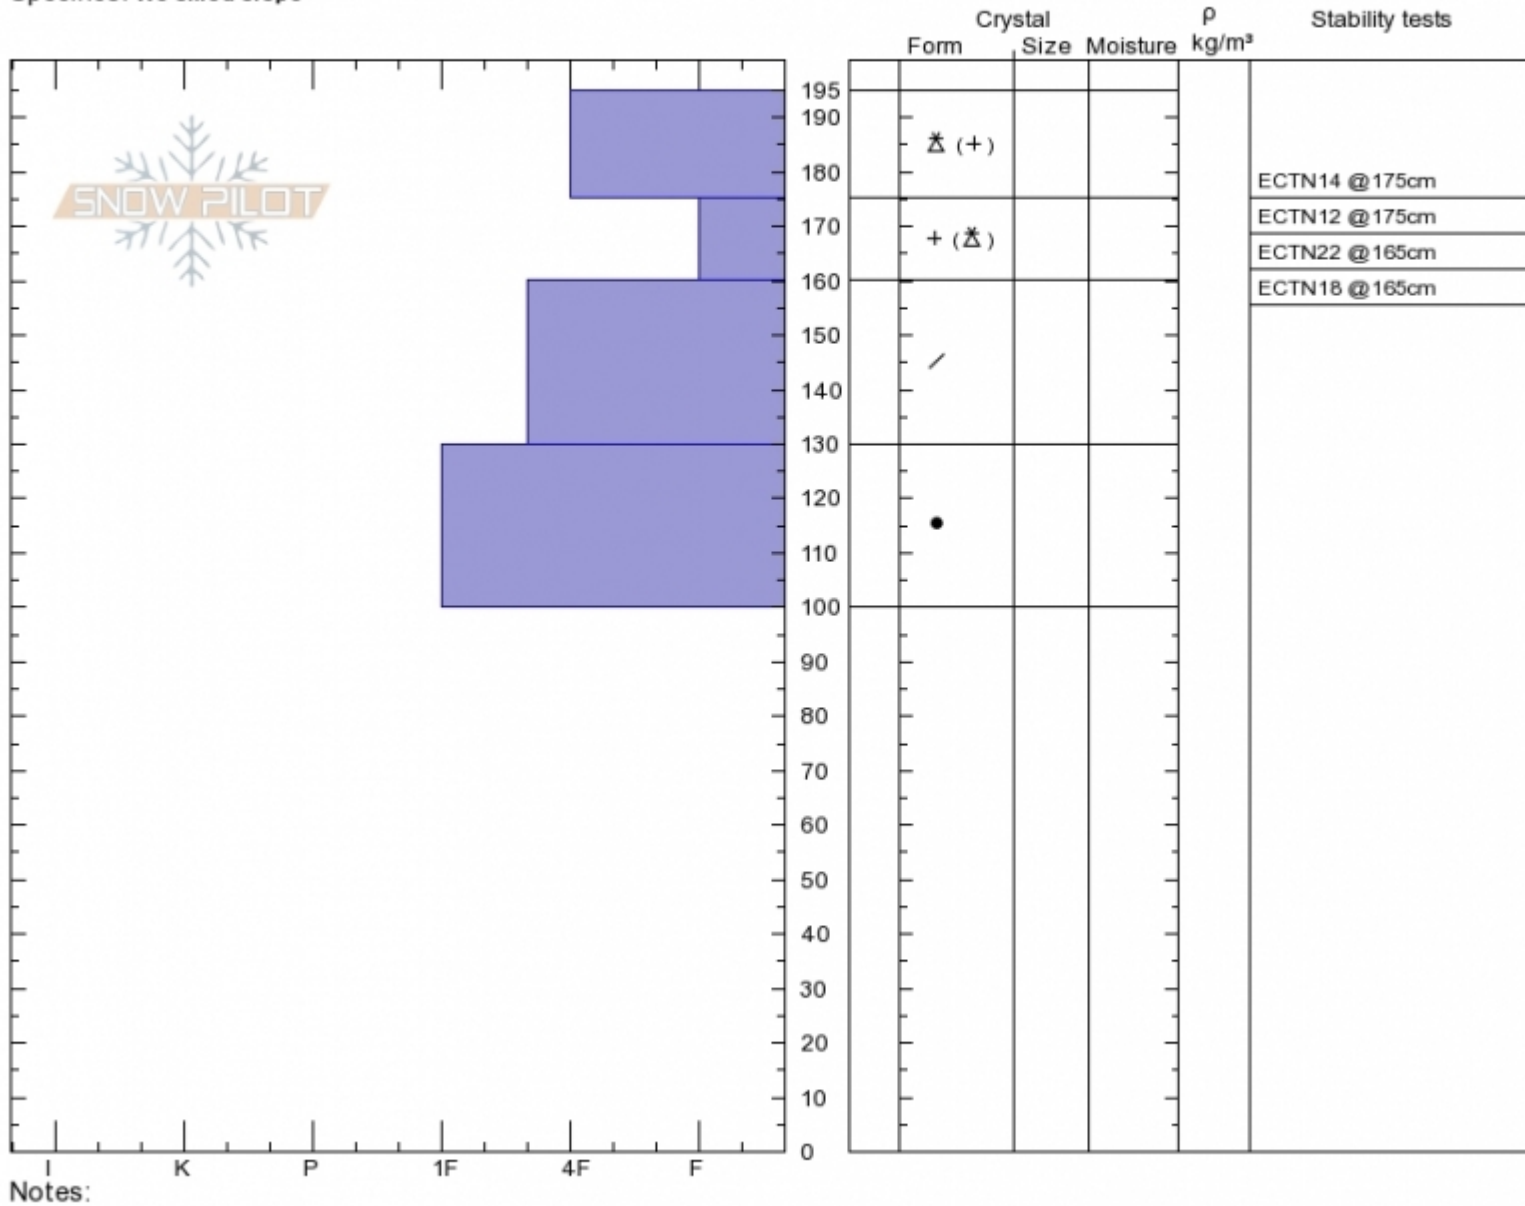

N. Bridgers
Bridger Range
MT
 Elevation: **8130 ft**
 Aspect: **160°**
 Specifics: **We skied slope**

Gabrielle Antonioli
Wed Feb 7 13:00 2018
 Co-ord: **45.93249N, -110.97307W**
 Slope Angle: **27°**
 Wind Loading: **previous**

Stability: **Fair**
 Air Temperature: **0°C**
 Sky Cover: **BKN**
 Precipitation: **GR**
 Wind: **W Moderate**

HS195
Stability Test Notes

Layer No

Advisory Region
 Bridger Range
 Longitude
 -110.97W
 Latitude
 45.93N
 Bridger Range, 2018-02-07