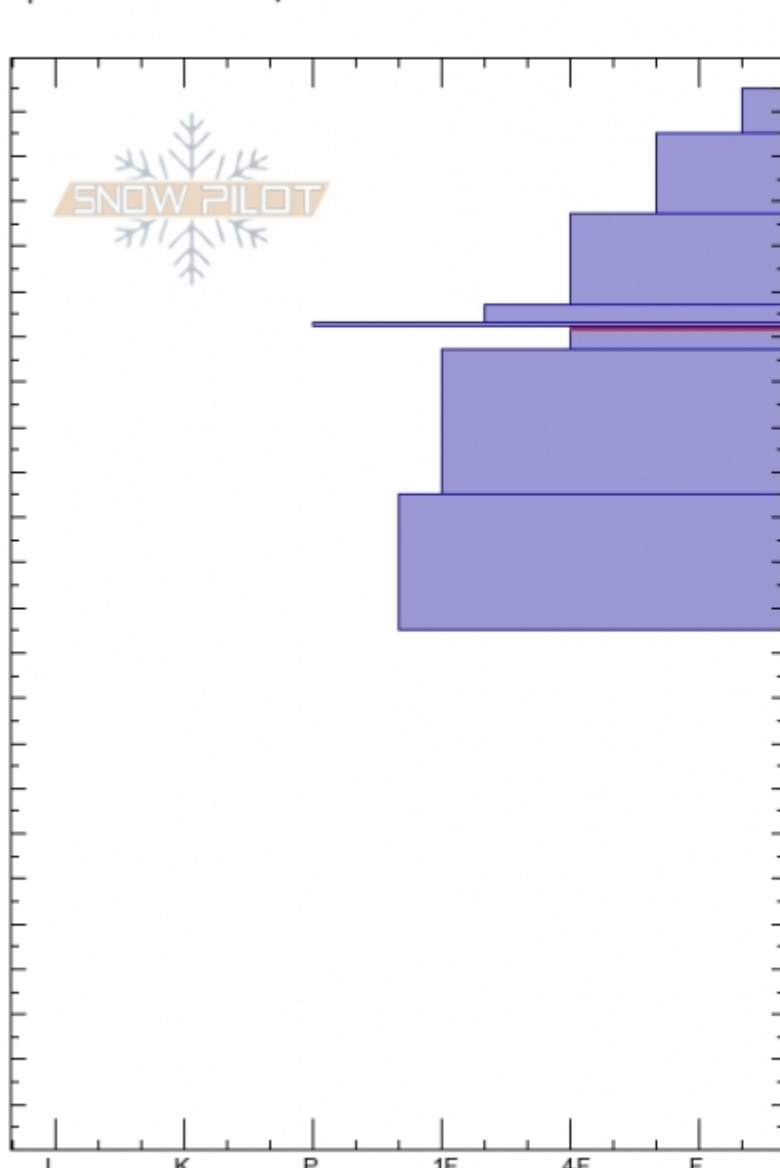

N Bridgers, Throne
Bridger Range
MT
 Elevation: **8000 ft**
 Aspect: **70°**
 Specifics: **We skied slope**

Eric Knoff
Fri Feb 9 12:00 2018
 Co-ord: **45.88336N, -110.94998W**
 Slope Angle: **33°**
 Wind Loading:

Stability:
 Air Temperature: **-10°C**
 Sky Cover: **BKN**
 Precipitation: **S-1**
 Wind: **N Moderate**

HS235
 Stability Test Notes

Layer No
177-182:

Crystal Form	Crystal Size	Moisture	ρ kg/m ³	Stability tests
+				
+				ECTN18 @220cm
+	(Δ)			CT18, Q2 @220cm
/				
■				
/				
•				
•				

Notes: Deep and stable snowpack despite 3" of SWE the previous 5 days.

Advisory Region
 Bridger Range
 Bridger Range, 2018-02-10