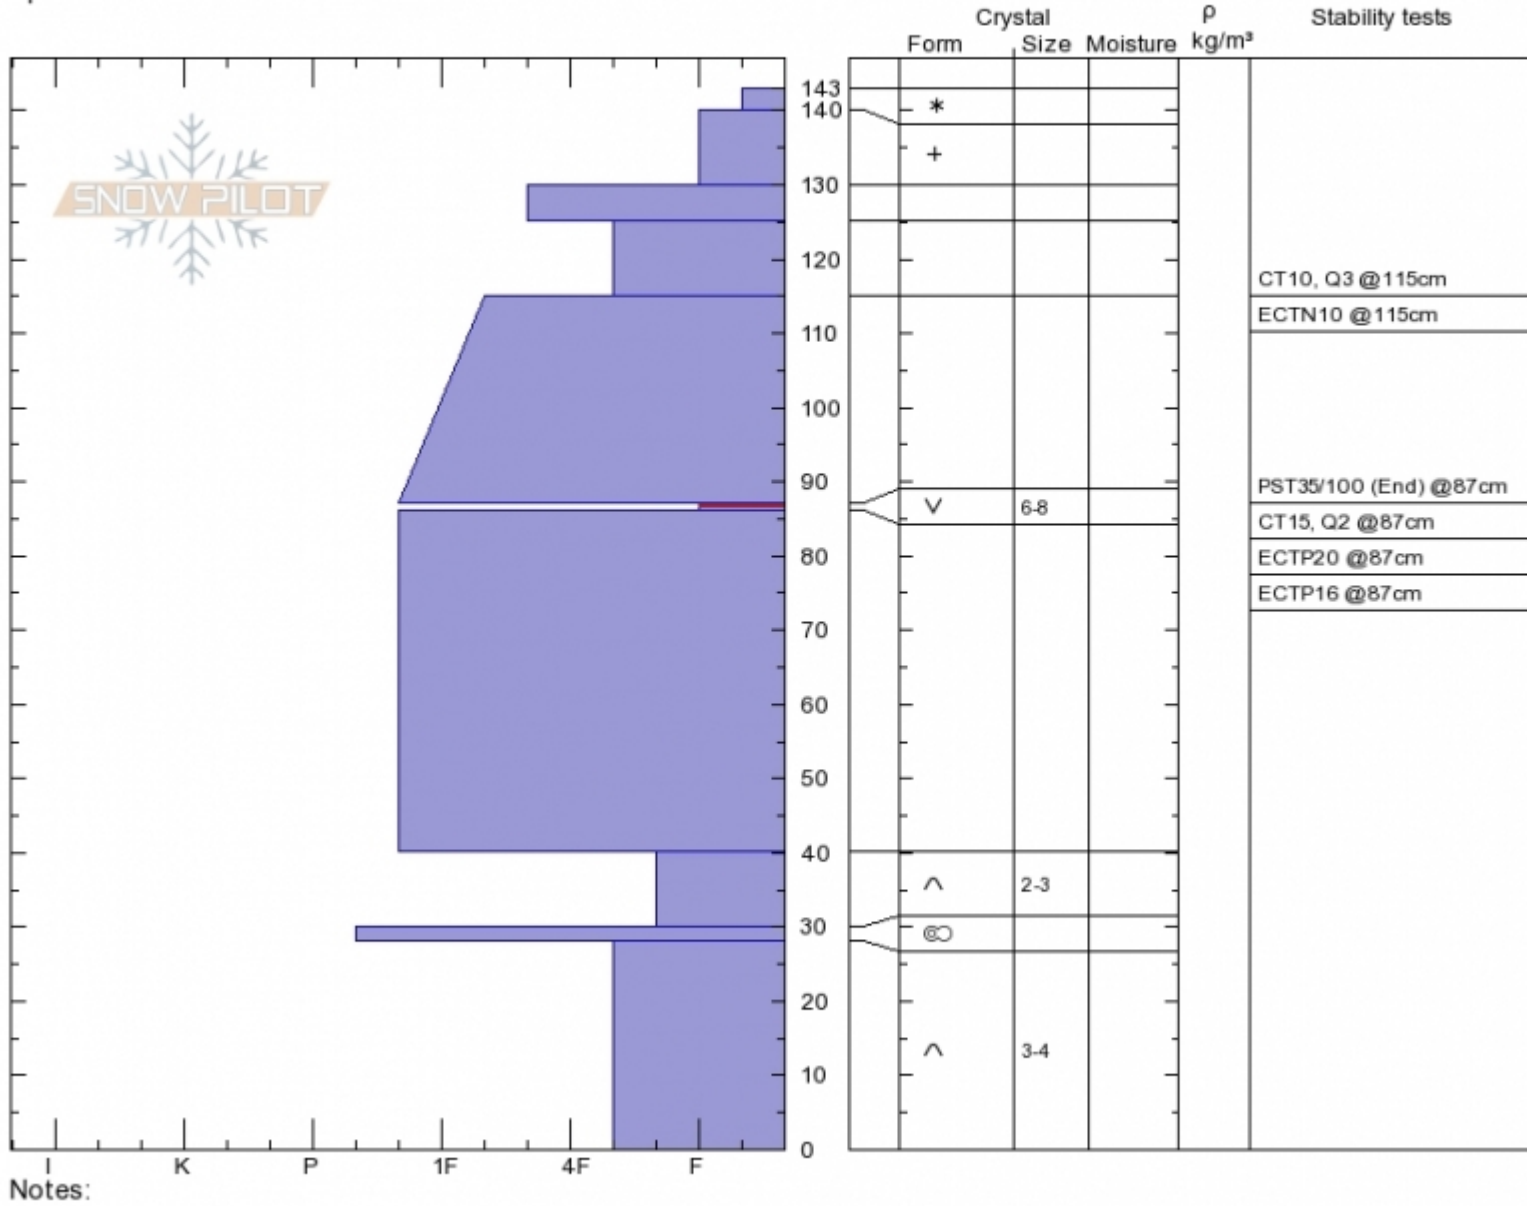

**Ski Hill**  
**Lionhead Range**  
**MT**  
 Elevation: **8000 ft**  
 Aspect: **50°**  
 Specifics:

**Alex Marienthal**  
**Mon Feb 12 12:08 2018**  
 Co-ord: **44.70216N, -111.29522W**  
 Slope Angle: **27°**  
 Wind Loading:

Stability: **Fair**  
 Air Temperature:  
 Sky Cover: **FEW**  
 Precipitation: **NO**  
 Wind: **NE Calm**

**HS143**  
 Stability Test Notes

Layer No  
**86-87: Pr**

Advisory Region  
 Lionhead Range  
 Lionhead Range, 2018-02-13