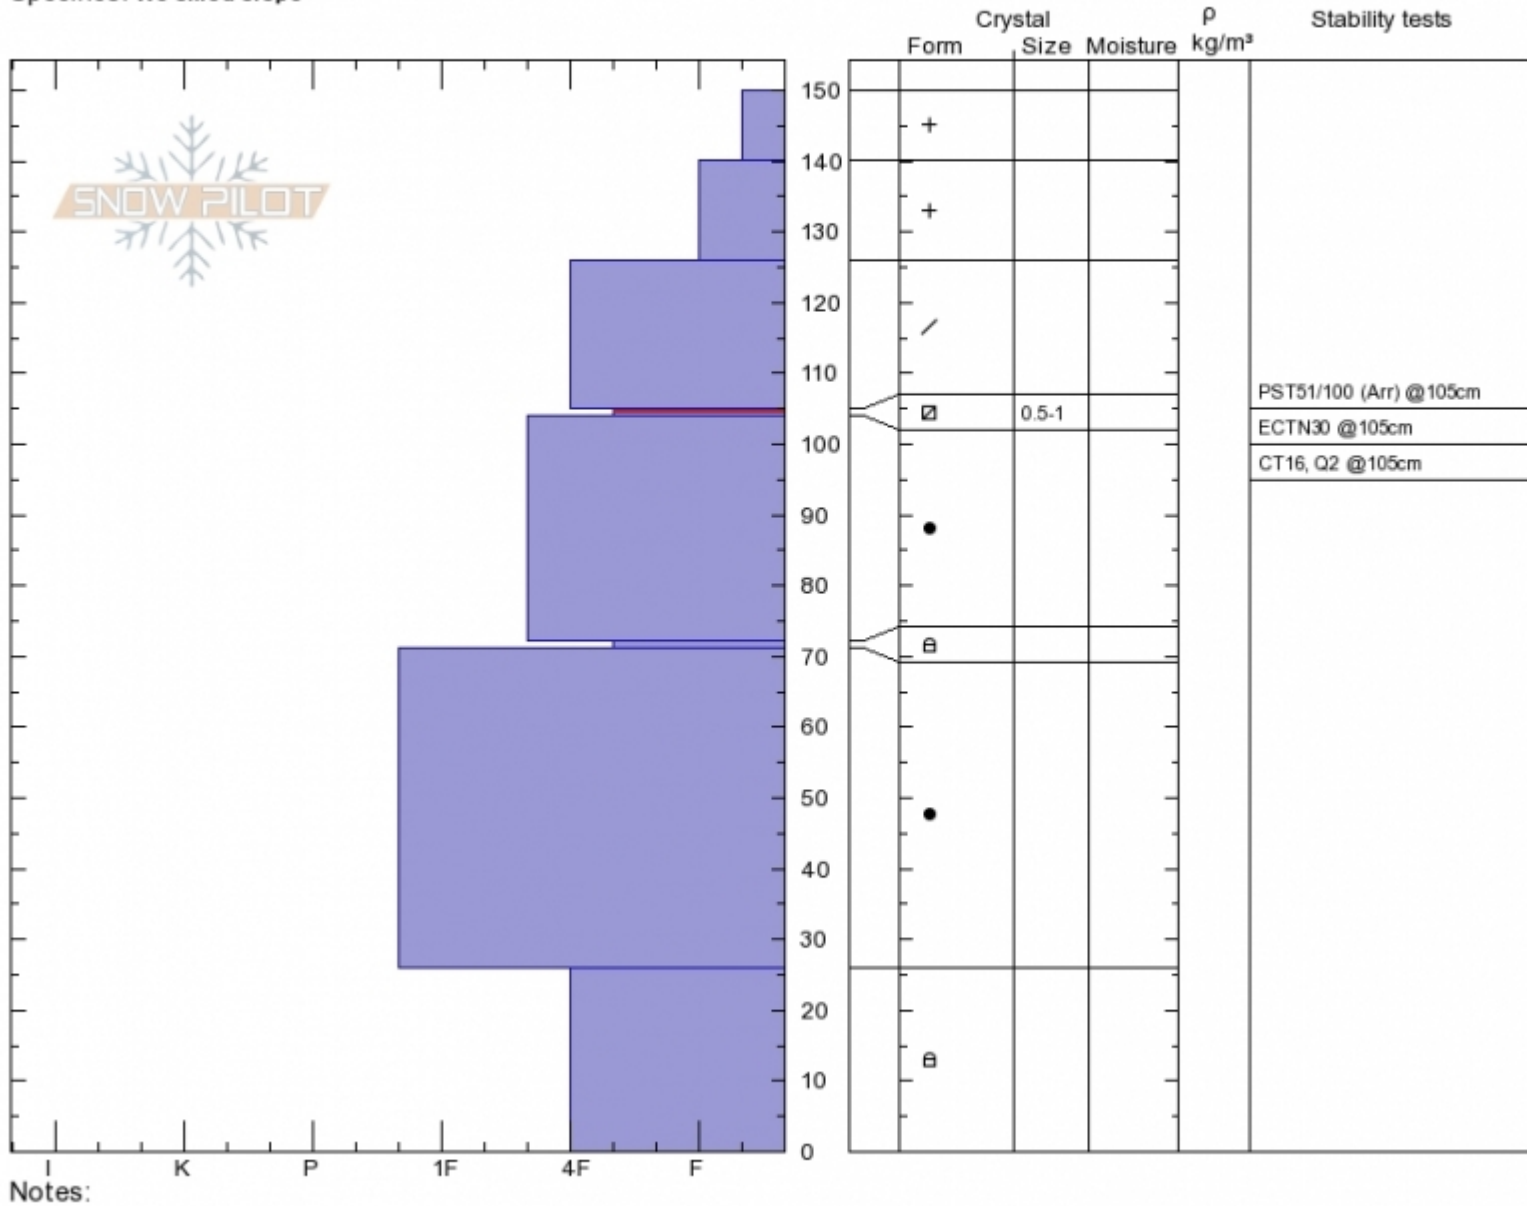

Trapper NE
Lionhead Range
MT
 Elevation: **9000 ft**
 Aspect: **70°**
 Specifics: **We skied slope**

Eric Knoff
Fri Feb 23 13:00 2018
 Co-ord: **44.83589N, -111.34523W**
 Slope Angle: **30°**
 Wind Loading: **no**

Stability: **Good**
 Air Temperature: **-20°C**
 Sky Cover: **CLR**
 Precipitation: **NO**
 Wind: **Calm**

HS150
Stability Test Notes

Layer No
104-105:

Advisory Region
 Lionhead Range
 Lionhead Range, 2018-02-24