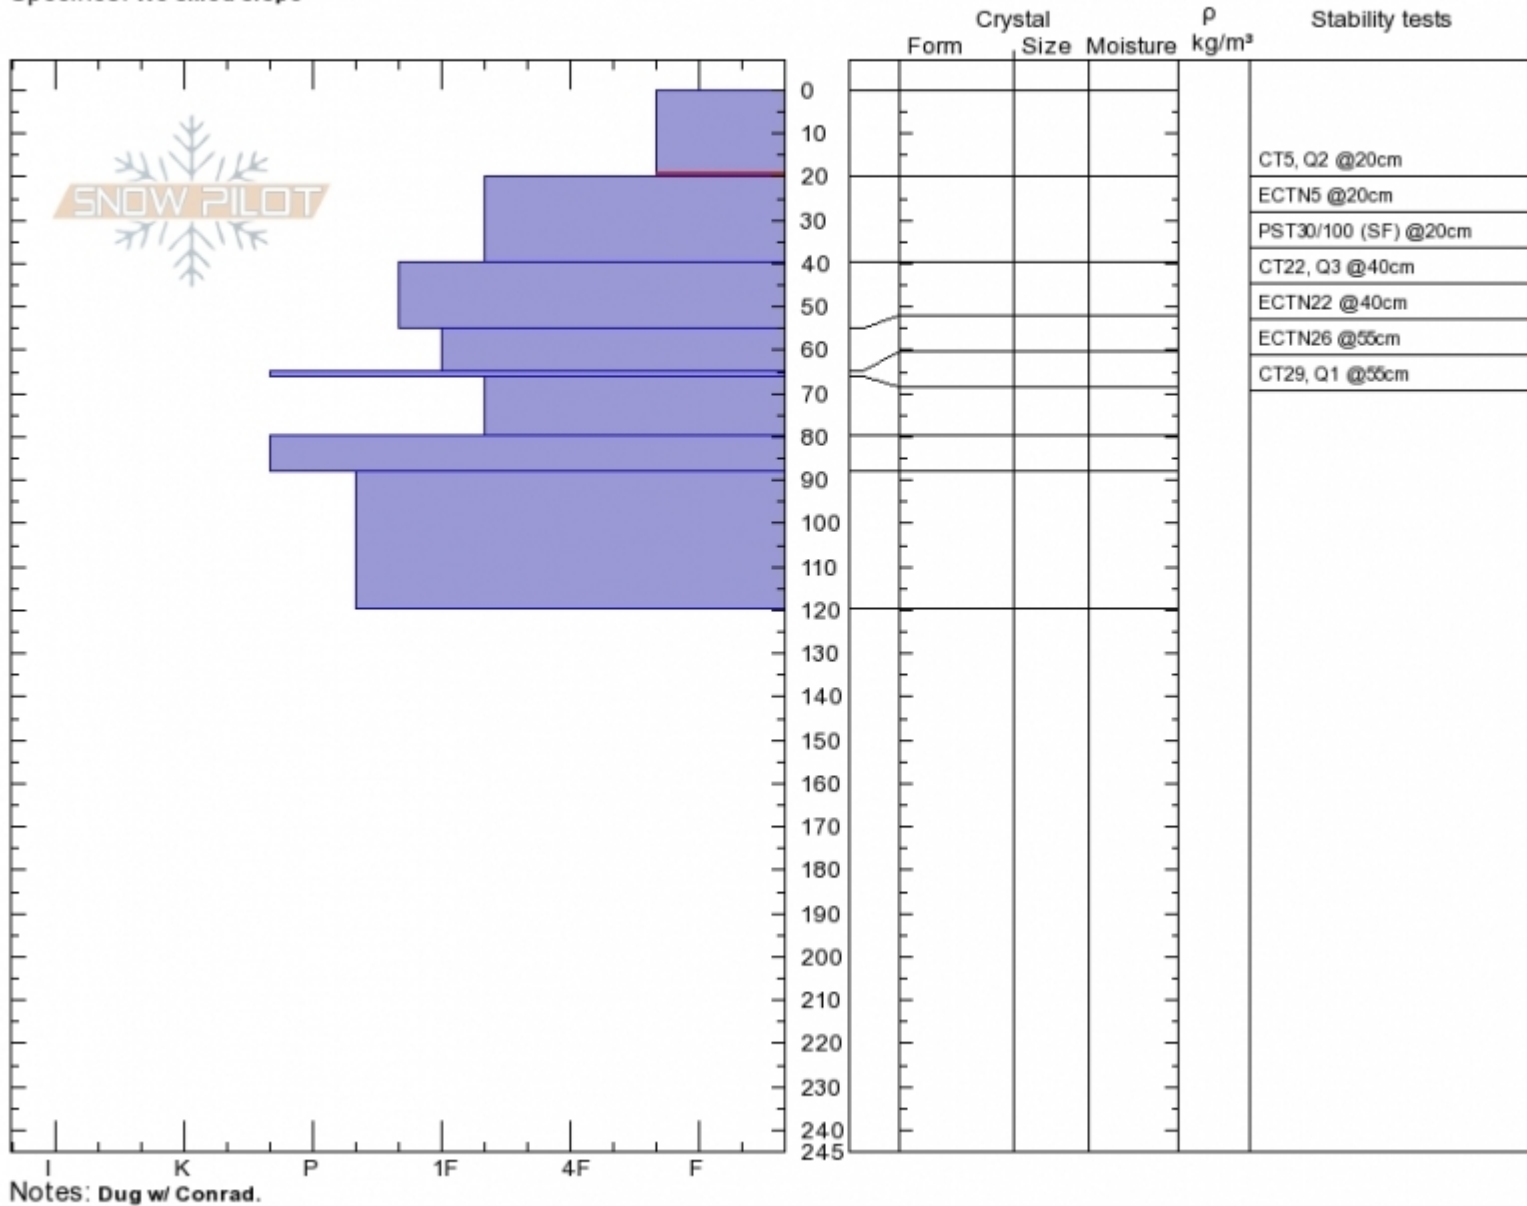

**McAtee Basin**  
**Madison Range-N**  
**MT**  
 Elevation: **9754 ft**  
 Aspect: **10°**  
 Specifics: **We skied slope**

**Doug Chabot-Admin**  
**Tue Mar 6 11:00 2018**  
 Co-ord: **45.18464N, -111.44088W**  
 Slope Angle: **30°**  
 Wind Loading: **previous**

Stability: **Good**  
 Air Temperature: **-11°C**  
 Sky Cover: **CLR**  
 Precipitation: **NO**  
 Wind: **Calm**

**HS245**  
**Stability Test Notes**

Layer No  
**20-0: Prob**

Advisory Region  
 Northern Madison  
 Northern Madison, 2018-03-07