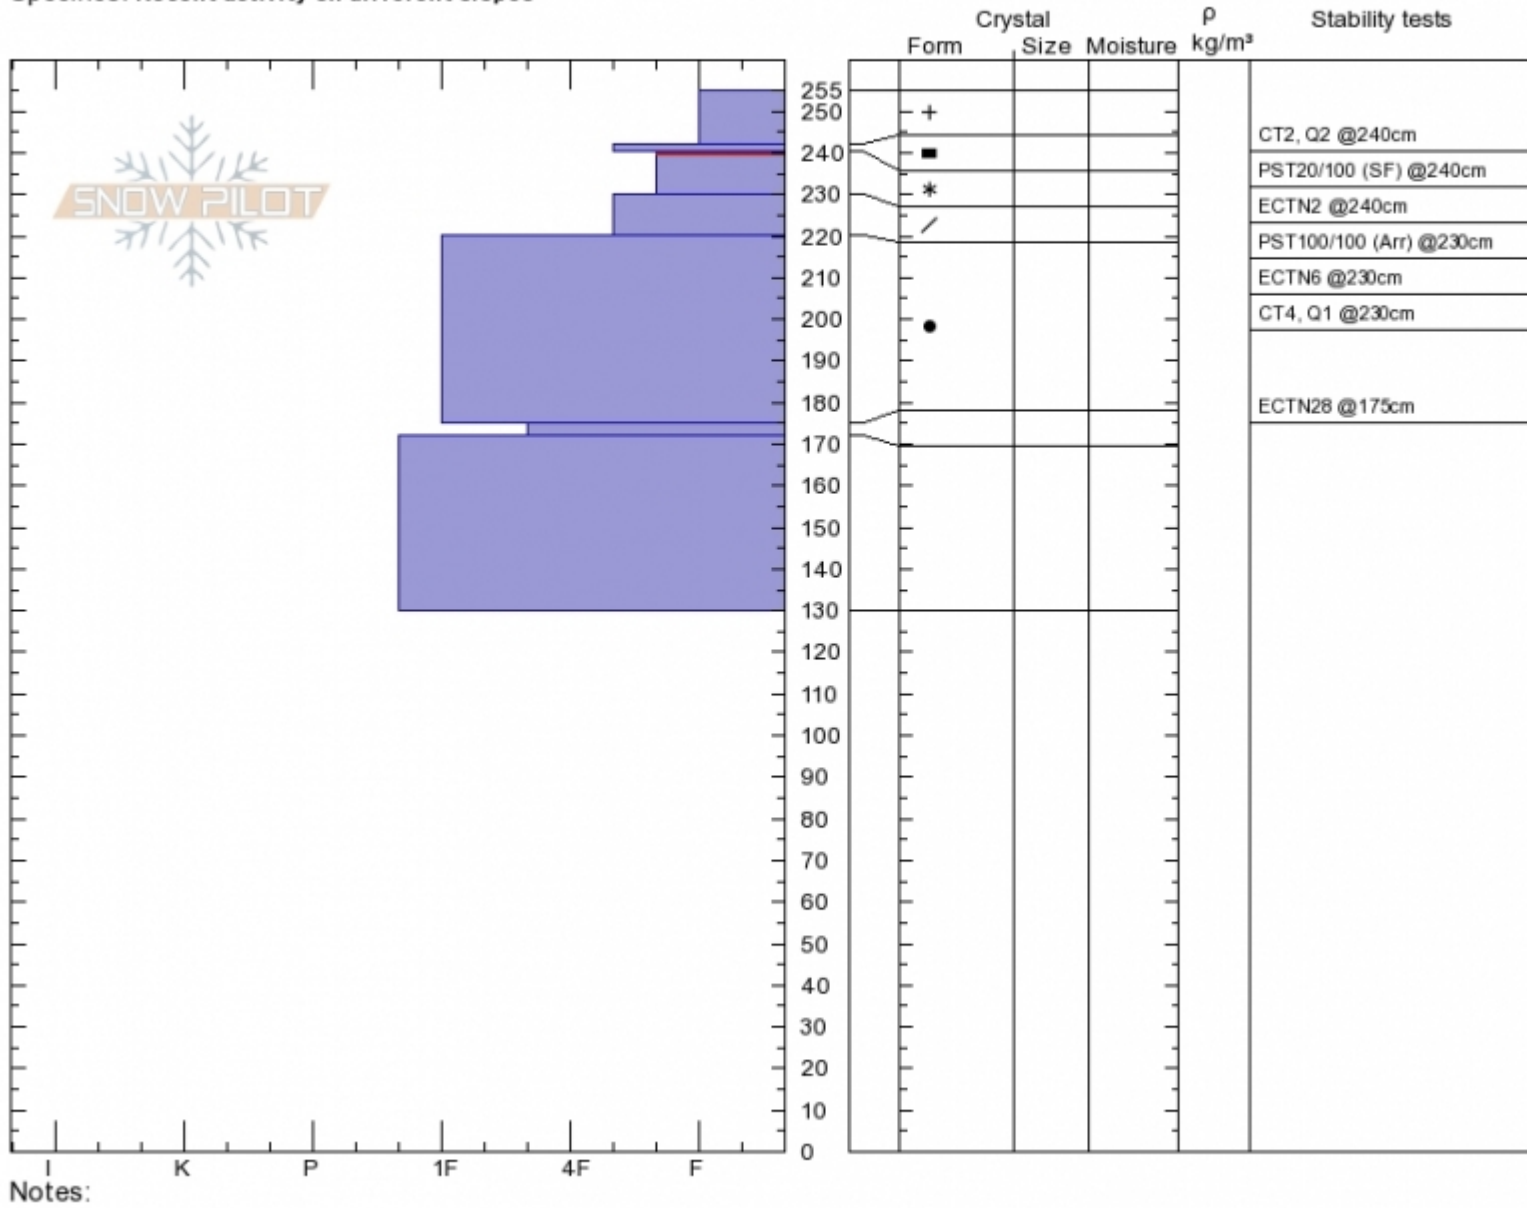

BuckRidge/MuddyCrk
Madison Range-N
MT
 Elevation: **9257 ft**
 Aspect: **15°**
 Specifics: **Recent activity on different slopes**

Alex Marienthal
Fri Mar 23 11:20 2018
 Co-ord: **45.19028N, -111.46708W**
 Slope Angle: **27°**
 Wind Loading: **no**

Stability: **Good**
 Air Temperature: **-3°C**
 Sky Cover: **CLR**
 Precipitation: **NO**
 Wind: **SW Moderate**

HS255
Stability Test Notes

Layer No
230-240: F

Advisory Region
 Northern Madison
 Northern Madison, 2018-03-29