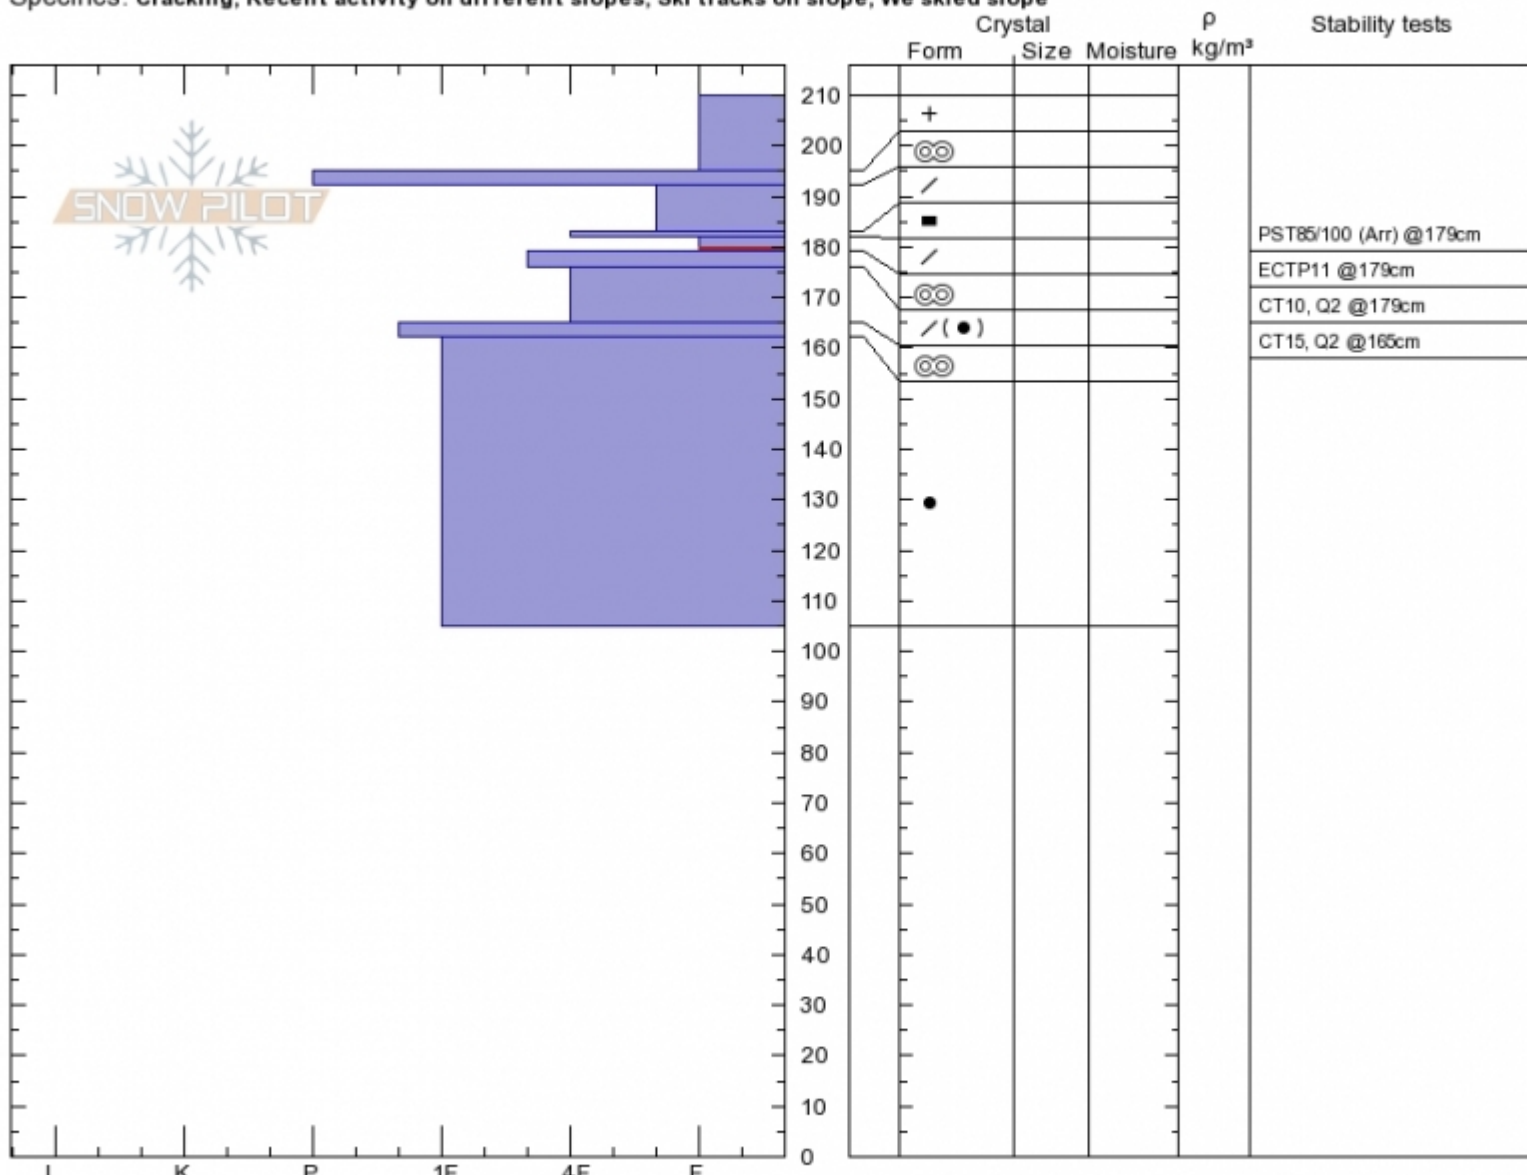

Middle Basin/Beehive
Madison Range-N
MT
 Elevation: **8820 ft**
 Aspect: **90°**
 Specifics: **Cracking; Recent activity on different slopes; Ski tracks on slope; We skied slope**

Alex Marienthal
Sat Mar 24 00:25 2018
 Co-ord: **45.32384N, -111.37836W**
 Slope Angle: **25°**
 Wind Loading: **no**

Stability: **Fair**
 Air Temperature:
 Sky Cover: **BKN**
 Precipitation: **NO**
 Wind: **SW Moderate**

HS210
 Stability Test Notes

Layer No
179-182: F

Notes: 6in. new snow this morning. Stopped snowing 30-45 minutes before pit. Wind increasing to strong.