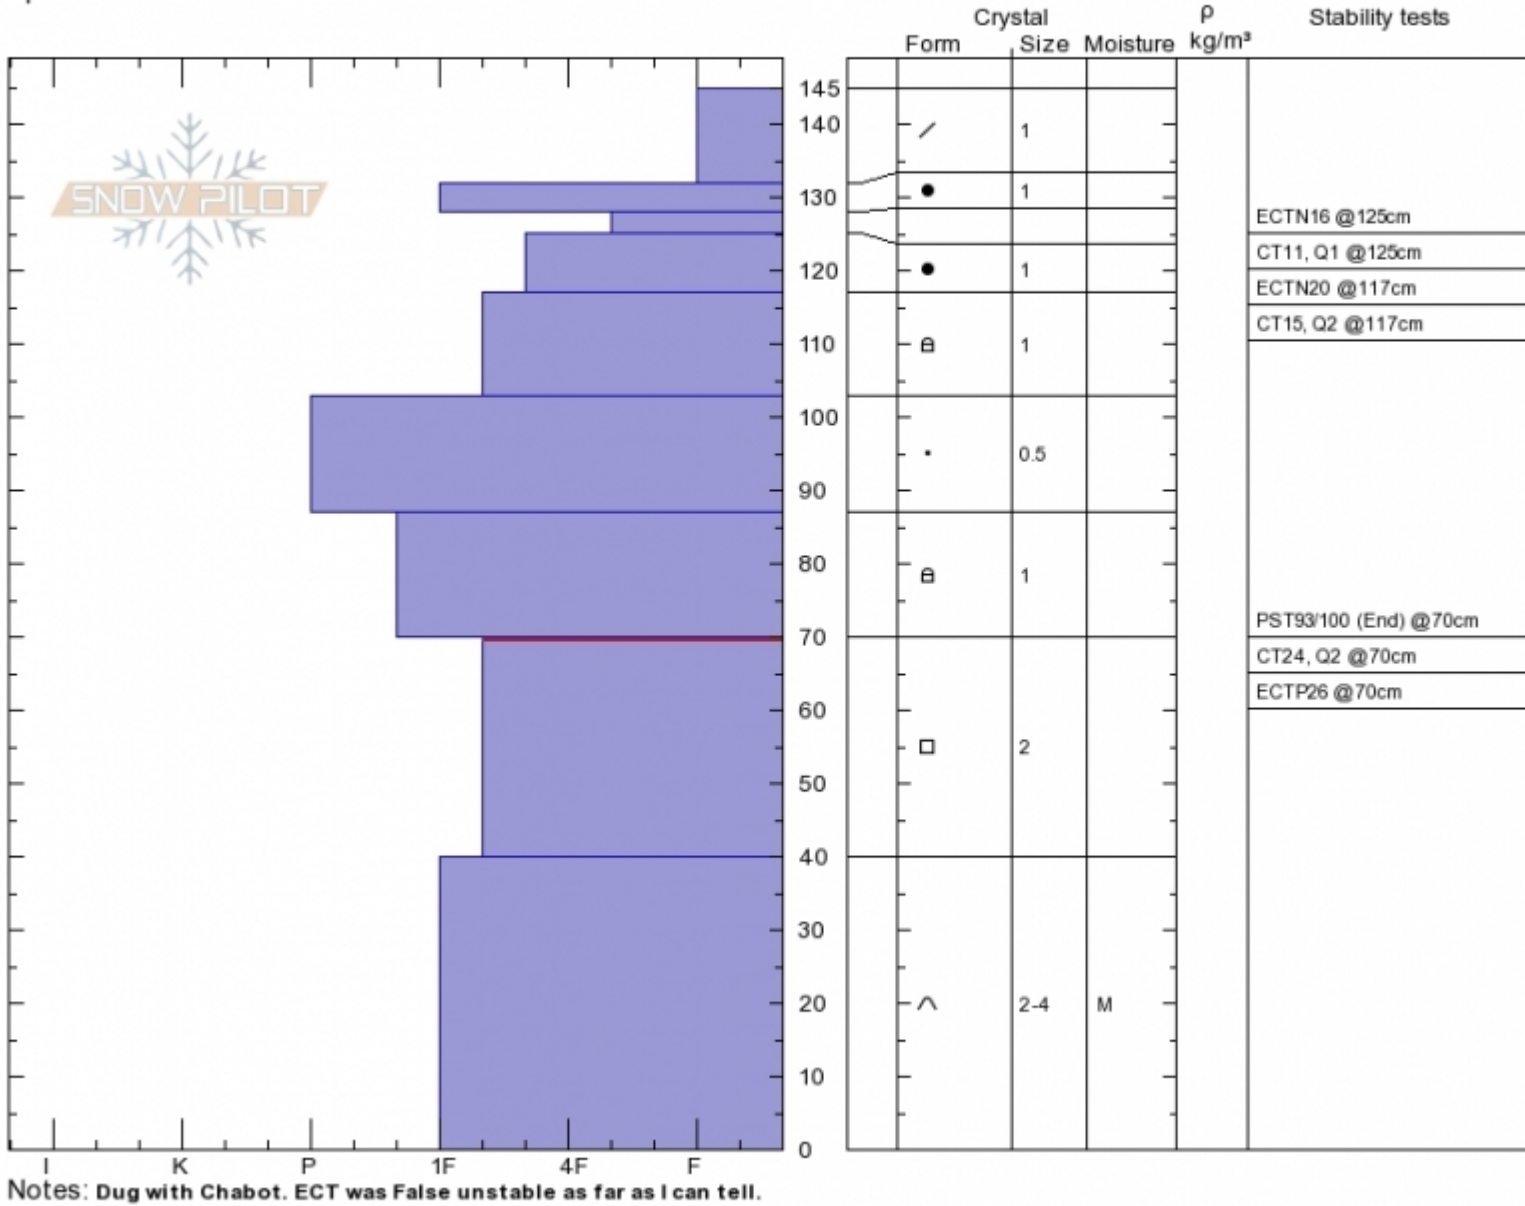

Taylor Fork
 Madison Range-S
 MT
 Elevation: 9480 ft
 Aspect: 100°
 Specifics:

Gabrielle Antonioli
 Wed Apr 4 11:33 2018
 Co-ord: 44.97616N, -111.31281W
 Slope Angle: 26°
 Wind Loading: previous

Stability: Good
 Air Temperature: -7°C
 Sky Cover: BKN
 Precipitation: NO
 Wind: SW Light Breeze

HS145
 Stability Test Notes

Layer No
 40-70: Pr

Taylor Fork Pit Profile, 04-April-18

Advisory Region
 Southern Madison
 Longitude
 -111.15W
 Latitude
 44.95N