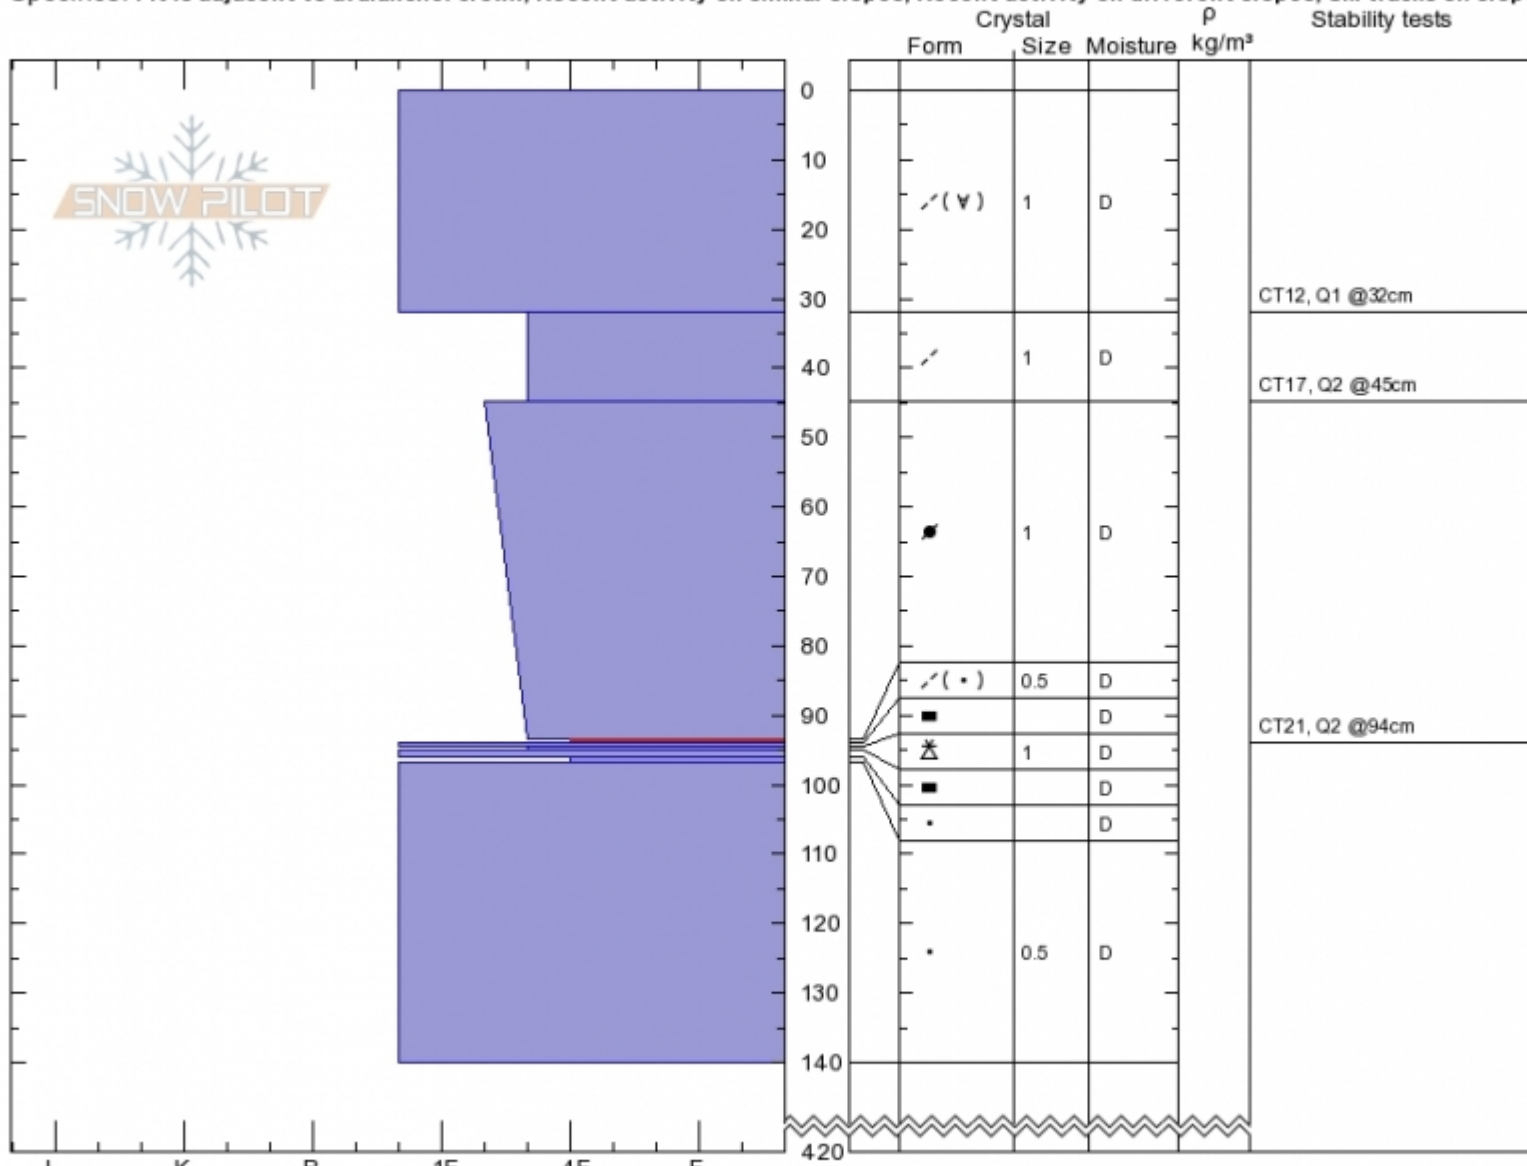

**Saddle Peak Avalanche** Doug Chabot-Admin  
**Bridger Range** Sat Apr 14 14:00 2018  
**MT** Co-ord: 45.79321N, -110.93537W  
 Elevation: 9019 ft Slope Angle: 37°  
 Aspect: 94° Wind Loading: previous  
 Specifics: Pit is adjacent to avalanche: crown; Recent activity on similar slopes; Recent activity on different slopes; Ski tracks on slope

Stability: **Poor** HS420  
 Air Temperature: -1°C Stability Test Notes  
 Sky Cover: **BKN**  
 Precipitation: **NO**  
 Wind: **W Moderate**

Layer No  
 94-93.5: P  
 94.5-94: B

Notes: This avalanche killed a solo skier late morning today. SS-ASu-R3-D2-I

Advisory Region  
 Bridger Range  
**Avalanche Details:** [1 skier triggered, caught, partially buried, killed](#)  
 Bridger Range, 2018-04-16