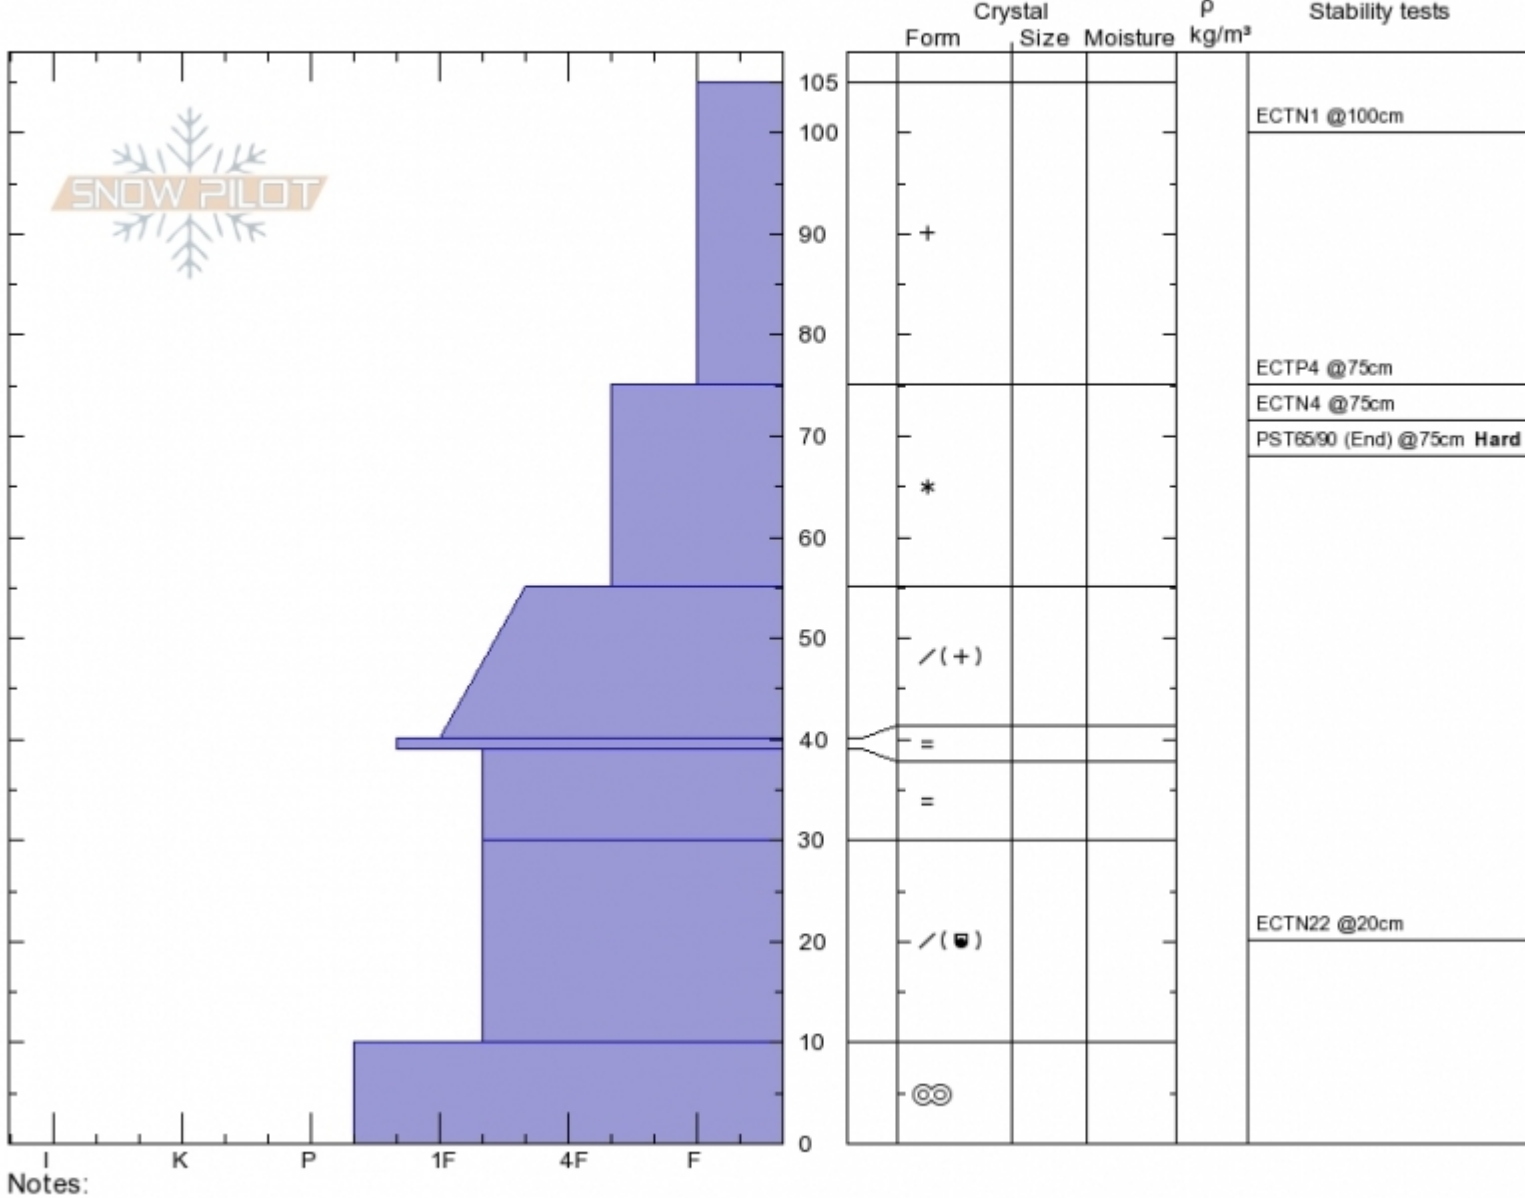

Top of Sometimes
Bridger Range
MT

Elevation: 8481 ft
Aspect: 30°

Alex Marienthal
Tue Nov 6 16:00 2018
Co-ord: 45.81745N, -110.92885W
Slope Angle: 33°
Wind Loading: no

Stability: Fair
Air Temperature:
Sky Cover: OVC
Precipitation: S1
Wind: Calm

HS105
Stability Test Notes
75: Hard to follow layer

Layer No

Specifics: Pit dug in a Ski Area; Cracking; Recent activity on similar slopes; Recent activity on different slopes

Advisory Region
Bridger Range
Bridger Range, 2018-11-07