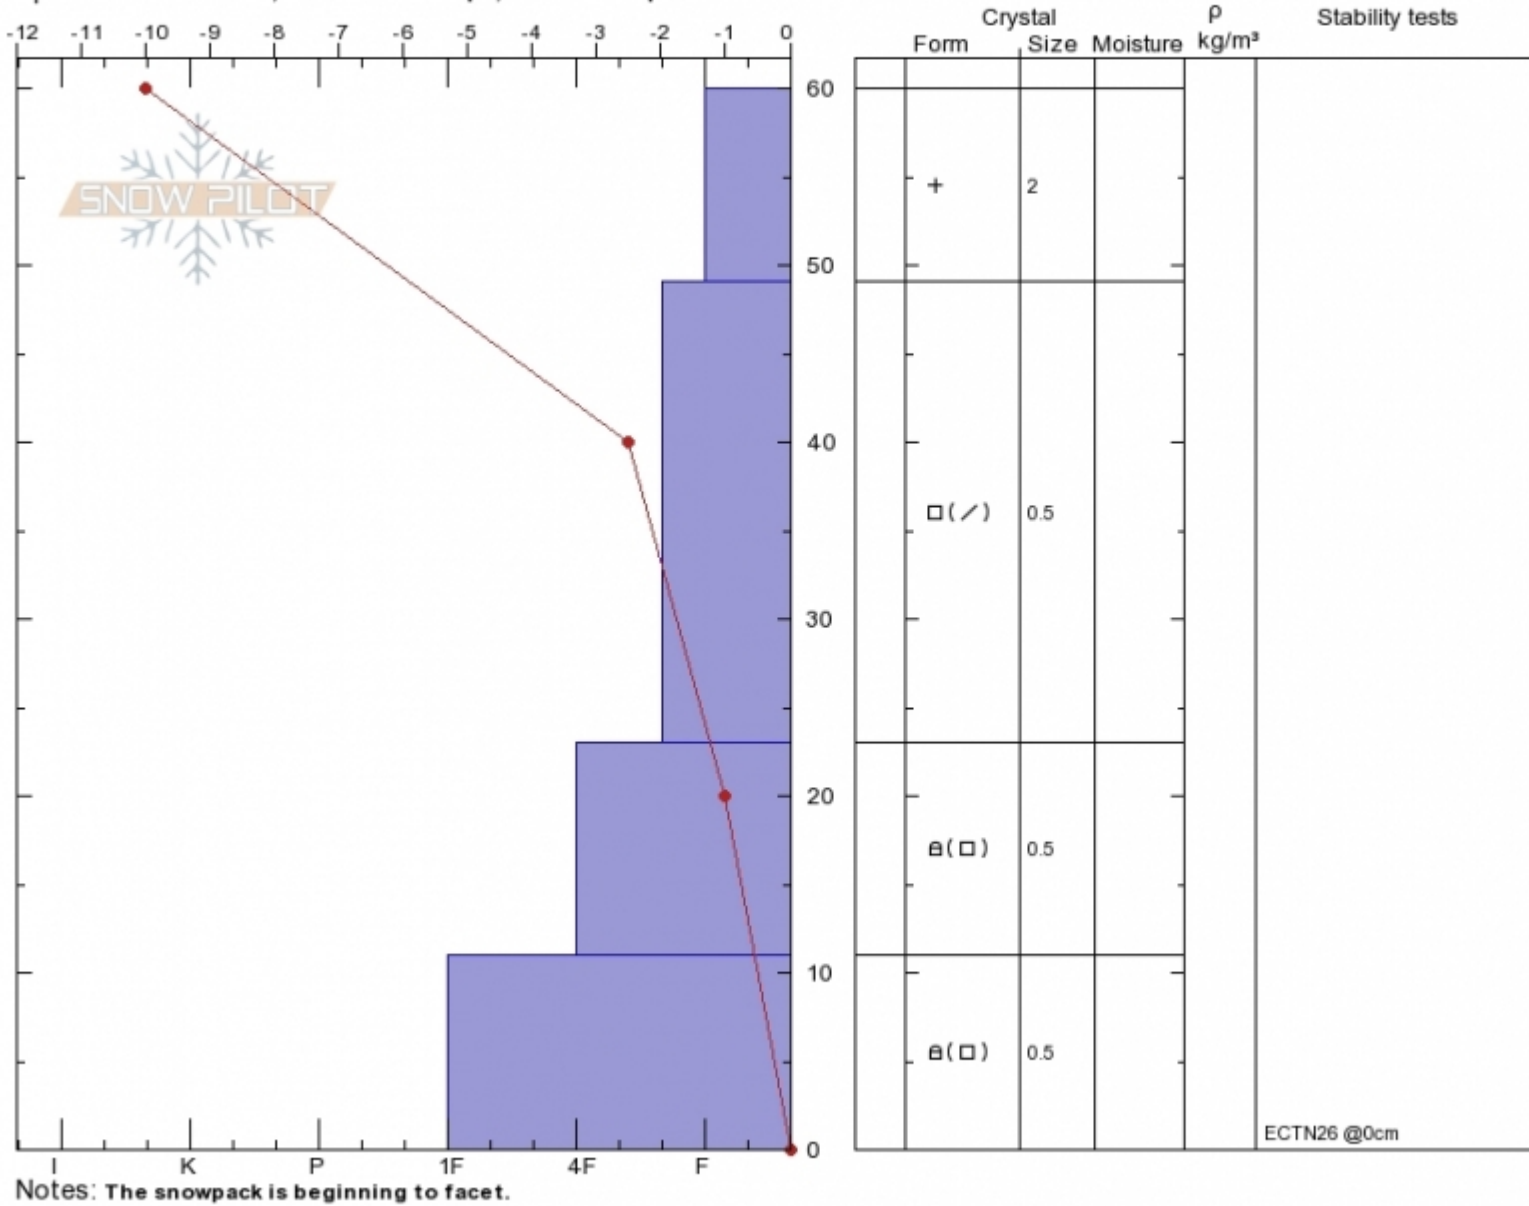

Tyler's Slope
 Madison Range-N
 MT
 Elevation: 9000 ft
 Aspect: 240°
 Specifics: Practice Pit; Ski tracks on slope; We skied slope

Doug Chabot-Admin
 Mon Nov 12 11:30 2018
 Co-ord: 45.32017N, -111.38308W
 Slope Angle: 35°
 Wind Loading: no

Stability:
 Air Temperature: -10°C
 Sky Cover: CLR
 Precipitation: NO
 Wind: SW Light Breeze

HS60
 Stability Test Notes

Layer No

Advisory Region
 Northern Madison
 Northern Madison, 2018-11-14