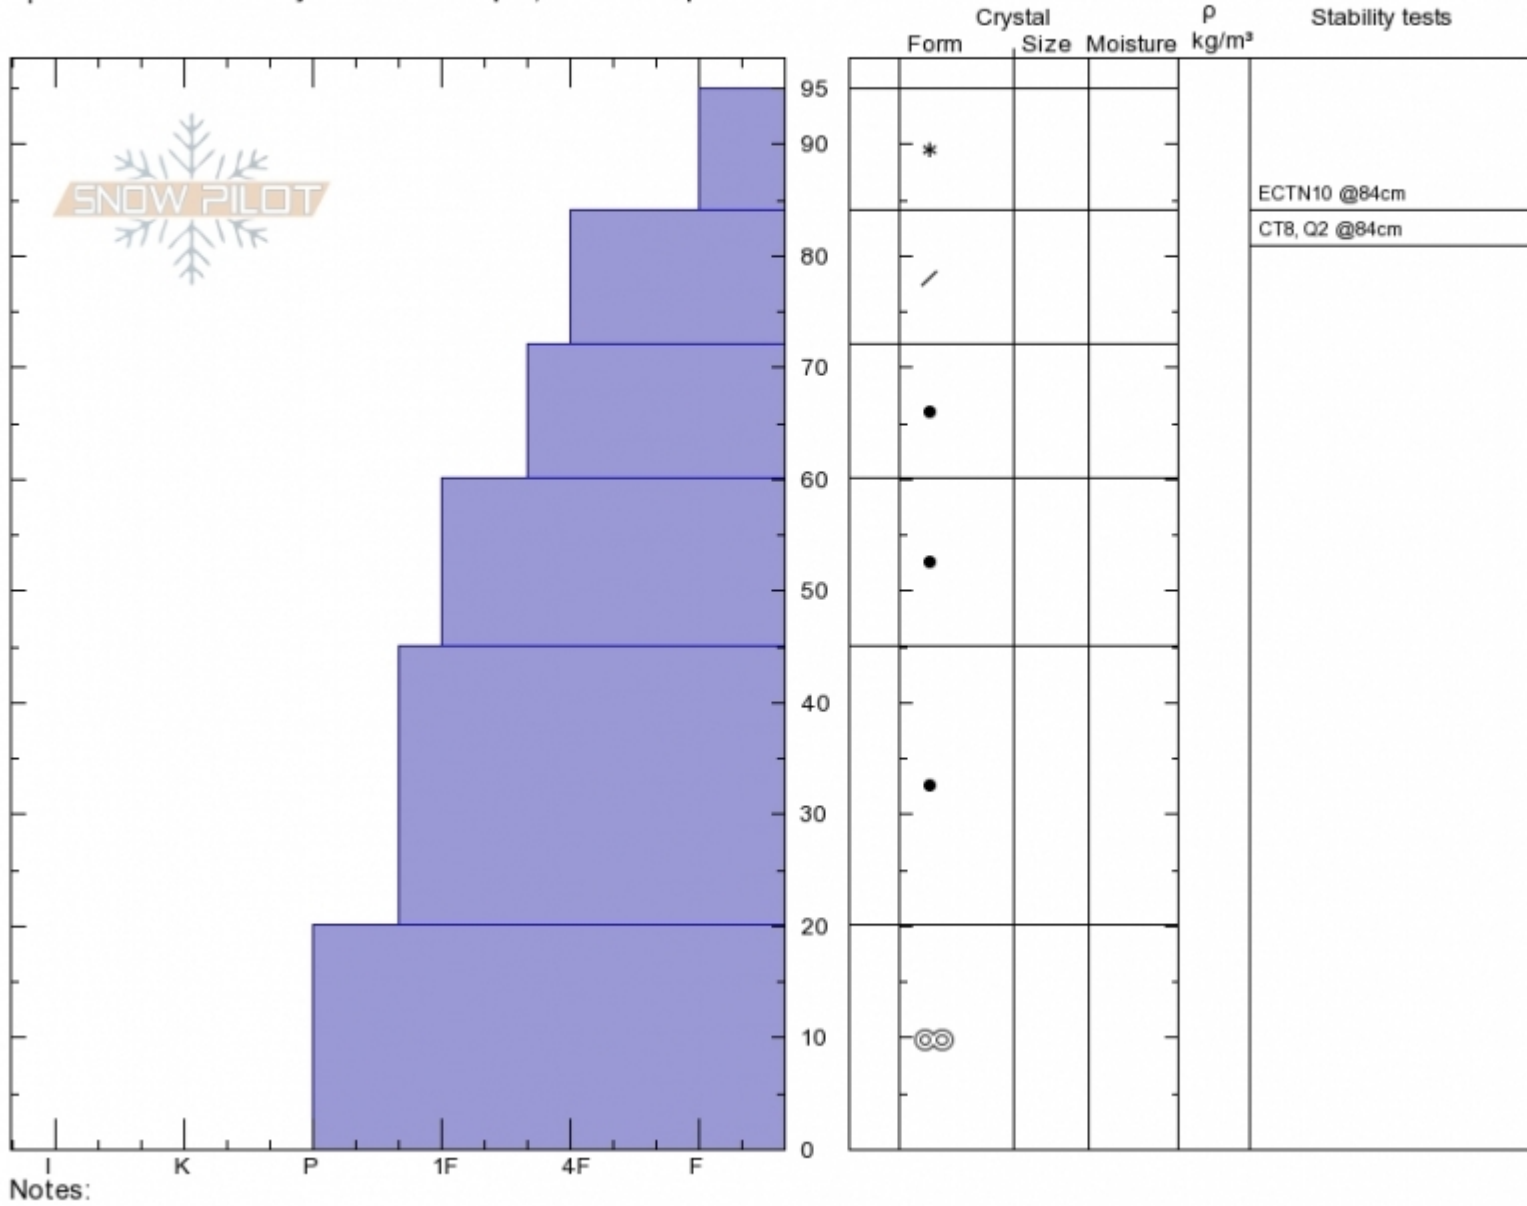

Bostwick Canyon
Bridger Range
MT
Elevation: **7990 ft**
Aspect: **290°**
Specifics: **Recent activity on different slopes; We skied slope**

Alex Marienthal
Sat Dec 1 11:45 2018
Co-ord: **45.79311N, -110.94444W**
Slope Angle: **28°**
Wind Loading:

Stability: **Good**
Air Temperature:
Sky Cover: **BKN**
Precipitation: **NO**
Wind: **Light Breeze**

HS95
Stability Test Notes

Layer No

Advisory Region
Bridger Range
Bridger Range, 2018-12-03