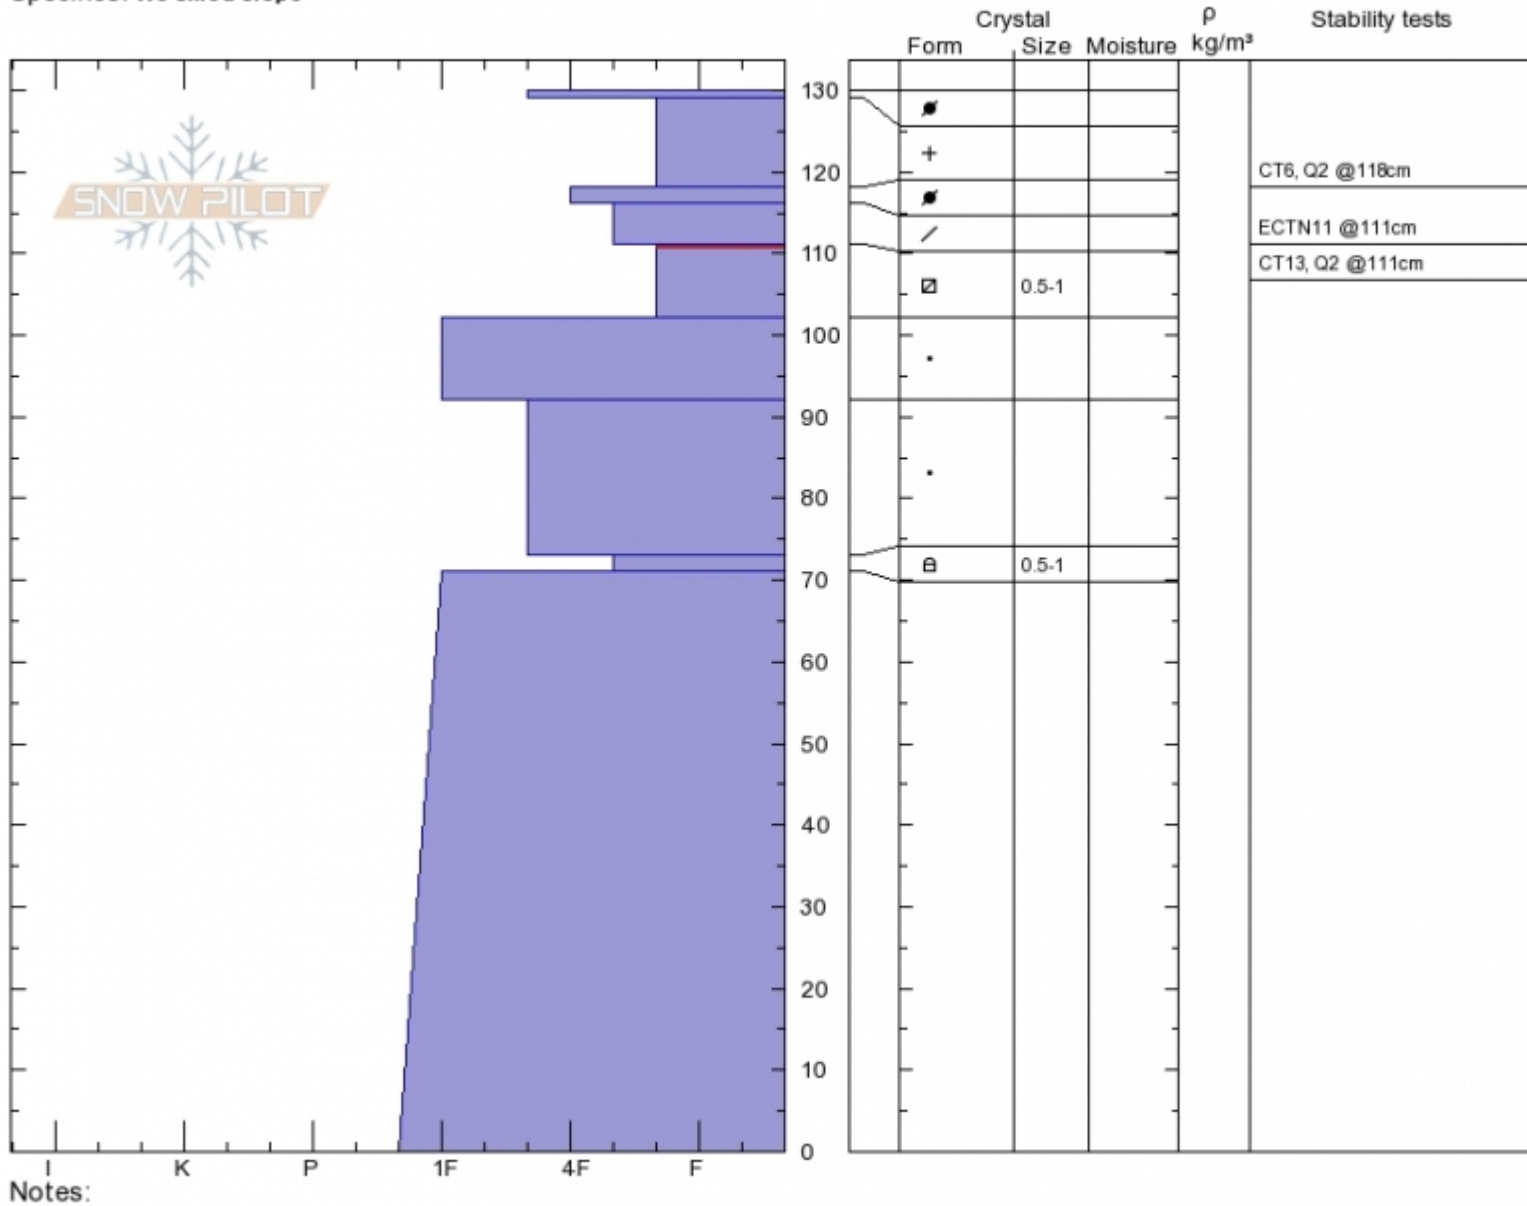

**Throne, NE**  
**Bridger Range**  
**MT**  
 Elevation: **8200 ft**  
 Aspect: **80°**  
 Specifics: **We skied slope**

**Eric Knoff**  
**Thu Dec 13 12:30 2018**  
 Co-ord: **45.87731N, -110.94324W**  
 Slope Angle: **33°**  
 Wind Loading: **previous**

Stability:  
 Air Temperature: **-5°C**  
 Sky Cover: **BKN**  
 Precipitation: **NO**  
 Wind: **SW Moderate**

**HS130**  
**Stability Test Notes**

Layer No  
**102-111: F**

Advisory Region  
 Bridger Range  
 Bridger Range, 2018-12-14