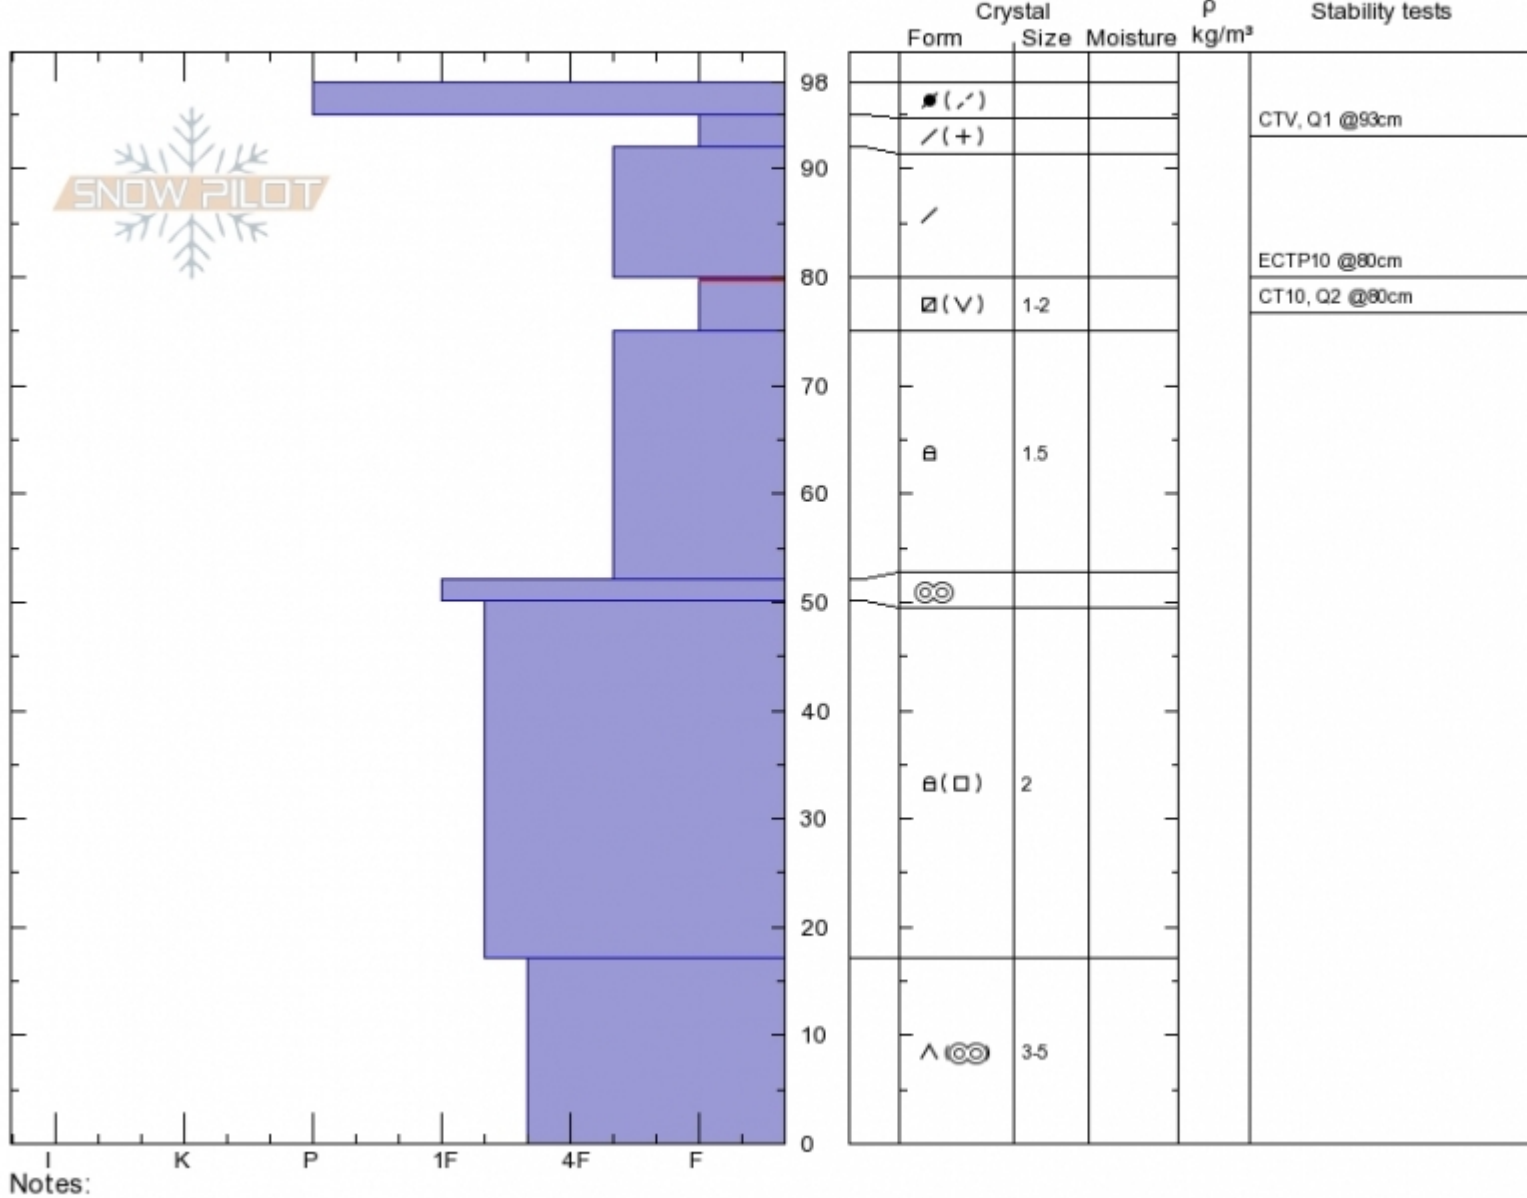

Second Yellow Mule
Madison Range-N
MT

Elevation: 9380 ft
Aspect: 45°

Alex Marienthal
Sun Dec 16 10:20 2018
Co-ord: 45.17730N, -111.40087W
Slope Angle: 30°
Wind Loading: **yes**

Stability: **Poor**
Air Temperature:
Sky Cover: **SCT**
Precipitation:
Wind: **Calm**

HS98
Stability Test Notes

Layer No
75-80: Pr
0-17: Icy r

Specifics: Cracking; Recent activity on similar slopes; Recent activity on different slopes; Snowmobile tracks on slope

Advisory Region
Northern Madison
Avalanche Details: [Snowmobiler triggered wind slab on Buck Ridge](#)
Northern Madison, 2018-12-16