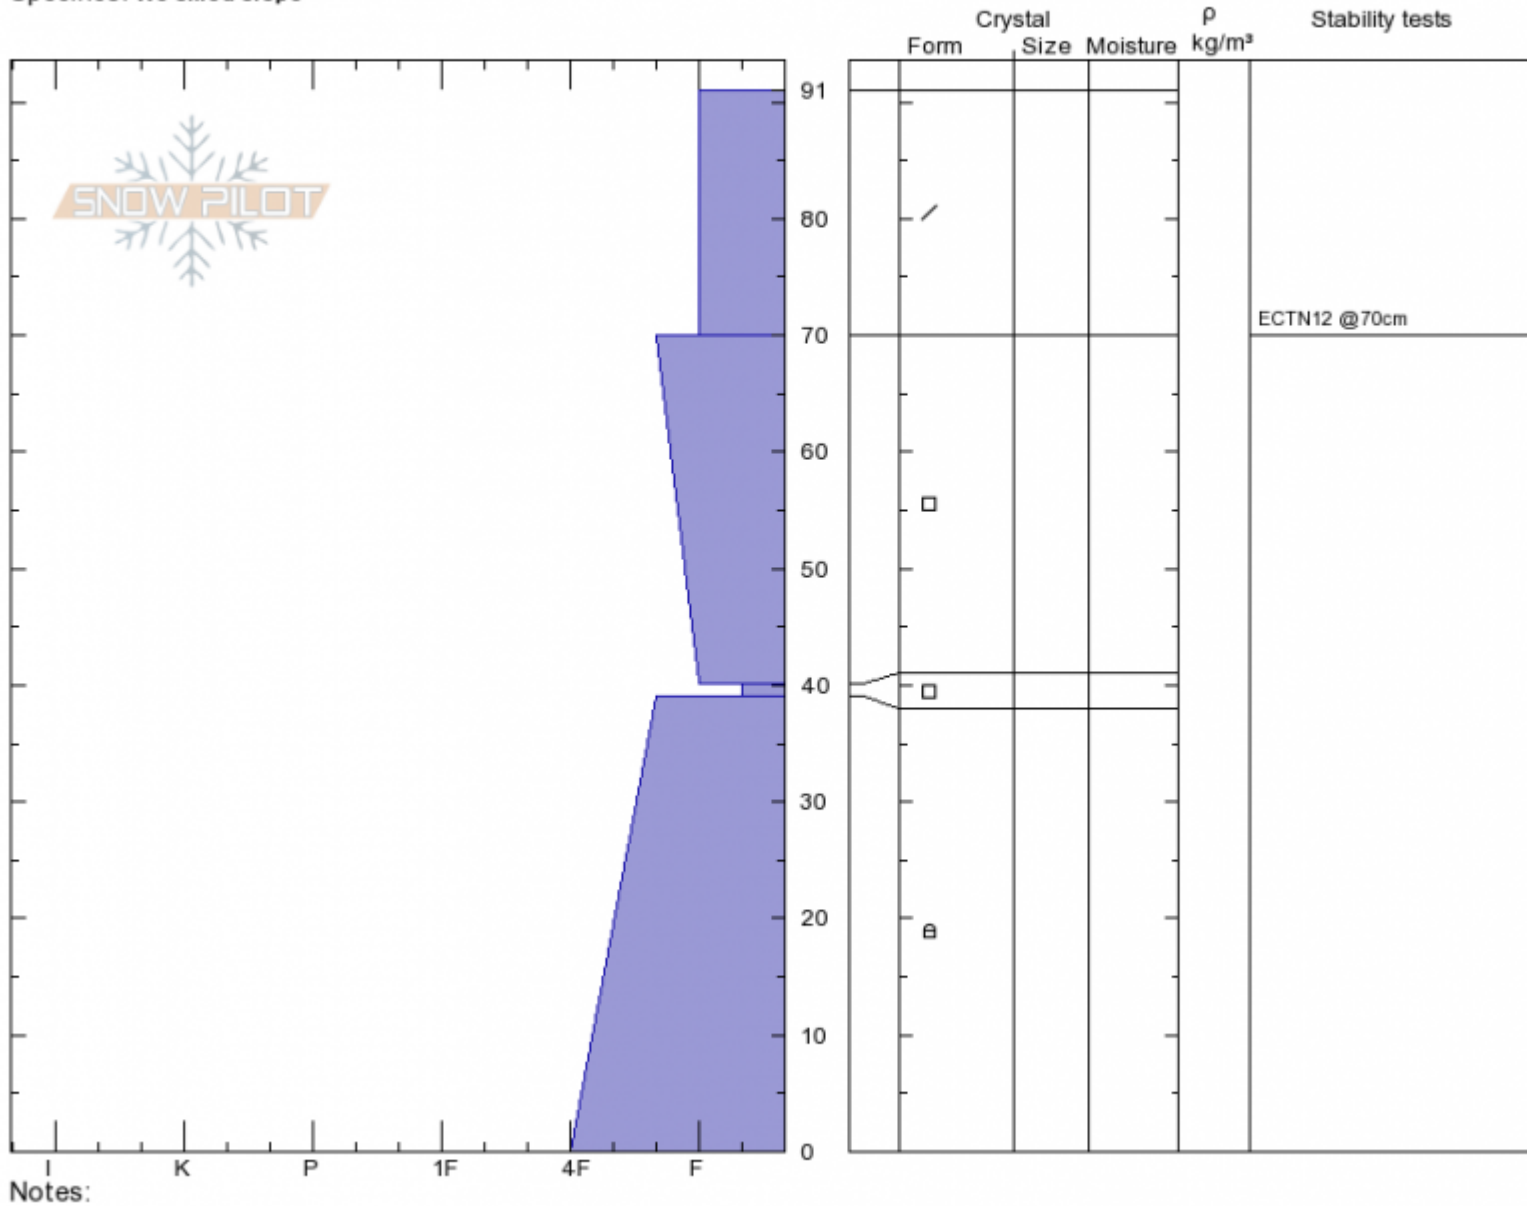

Dog Leg
Bridger Range
MT
 Elevation: **8200 ft**
 Aspect: **69°**
 Specifics: **We skied slope**

Andrew Schauer
Sun Dec 16 15:20 2018
 Co-ord: **45.83187N, -110.93578W**
 Slope Angle: **36°**
 Wind Loading: **no**

Stability: **Good**
 Air Temperature: **-2°C**
 Sky Cover: **CLR**
 Precipitation: **NO**
 Wind: **Calm**

HS91
Stability Test Notes

Layer No
39-40: Pr

Advisory Region
 Bridger Range
 Longitude
 -110.94W
 Latitude
 45.83N
 Bridger Range, 2018-12-16