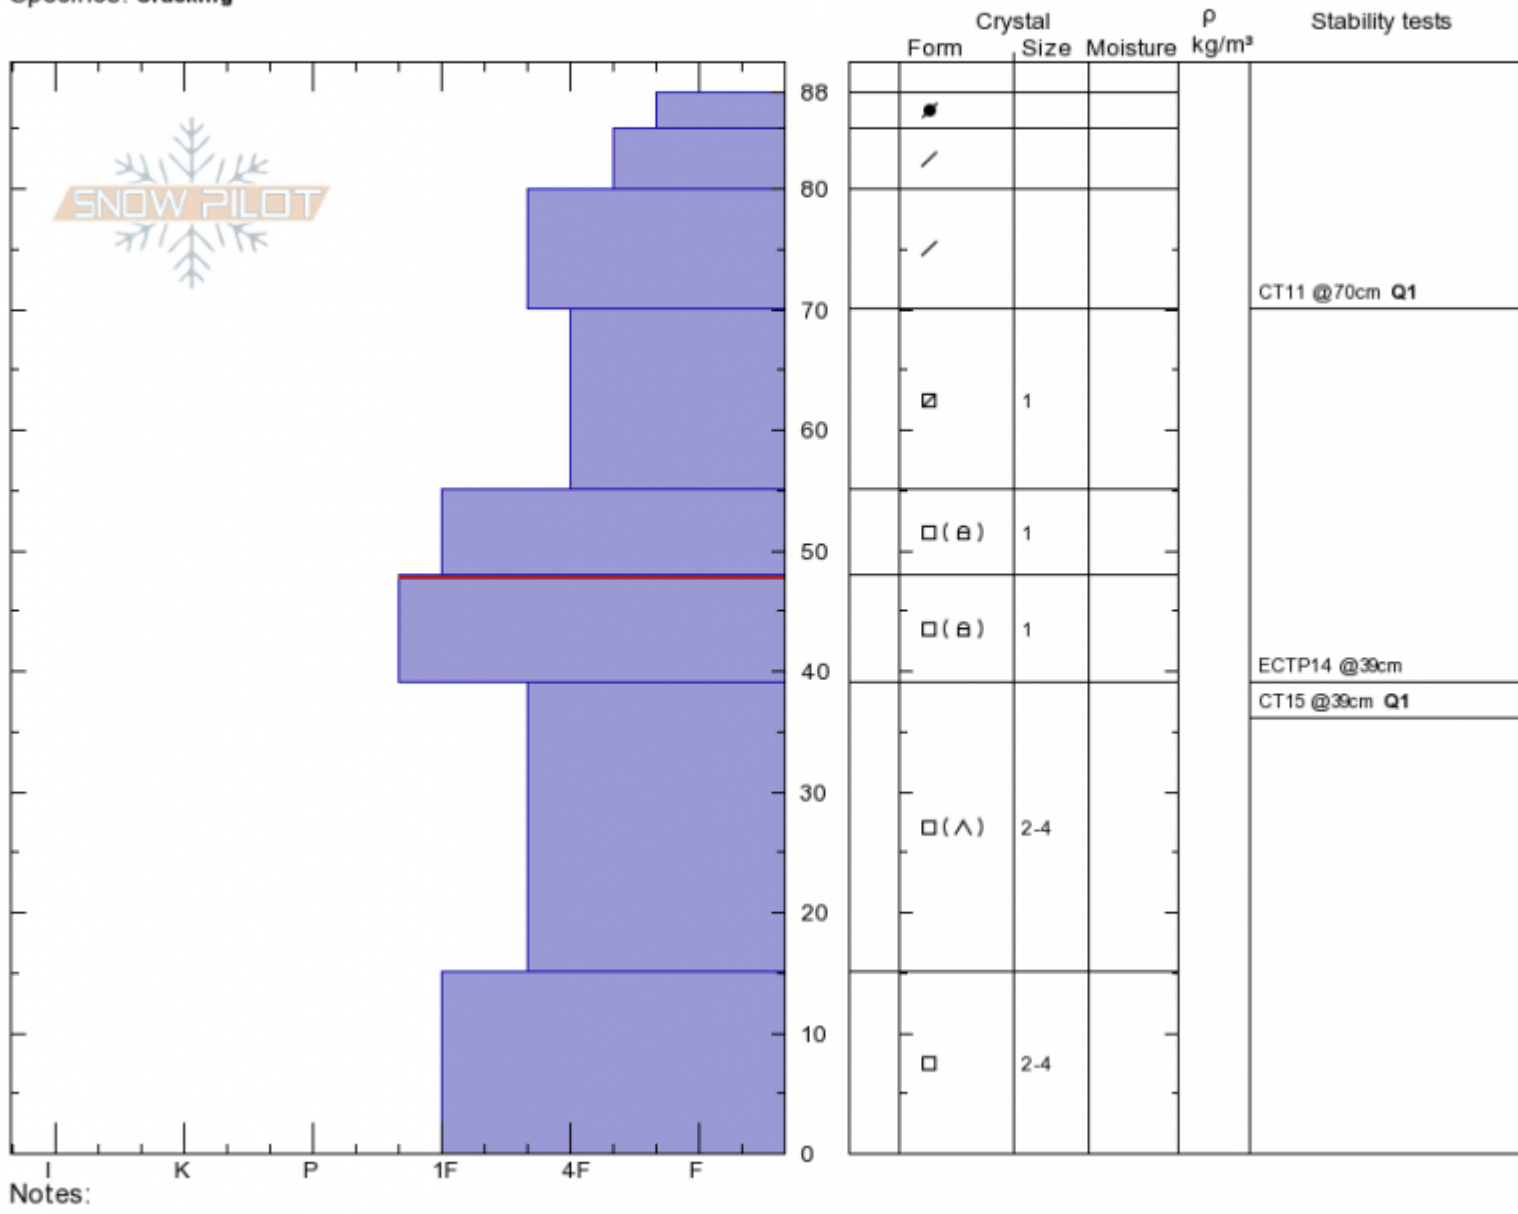

Ski Hill
Henry Mtns
MT
 Elevation: **8100 ft**
 Aspect: **50°**
 Specifics: **Cracking**

Andrew Schauer
Tue Dec 18 10:45 2018
 Co-ord: **44.70350N, -111.29728W**
 Slope Angle: **30°**
 Wind Loading: **yes**

Stability: **Fair**
 Air Temperature: **-4°C**
 Sky Cover: **OVC**
 Precipitation: **NO**
 Wind: **W Moderate**

HS88 PS15
 Stability Test Notes
70: Q1
39: Q1

Layer No
39-48: Pr
0-15: icy

Advisory Region
 Lionhead Range
 Longitude
 -111.30W
 Latitude
 44.70N
 Lionhead Range, 2018-12-18