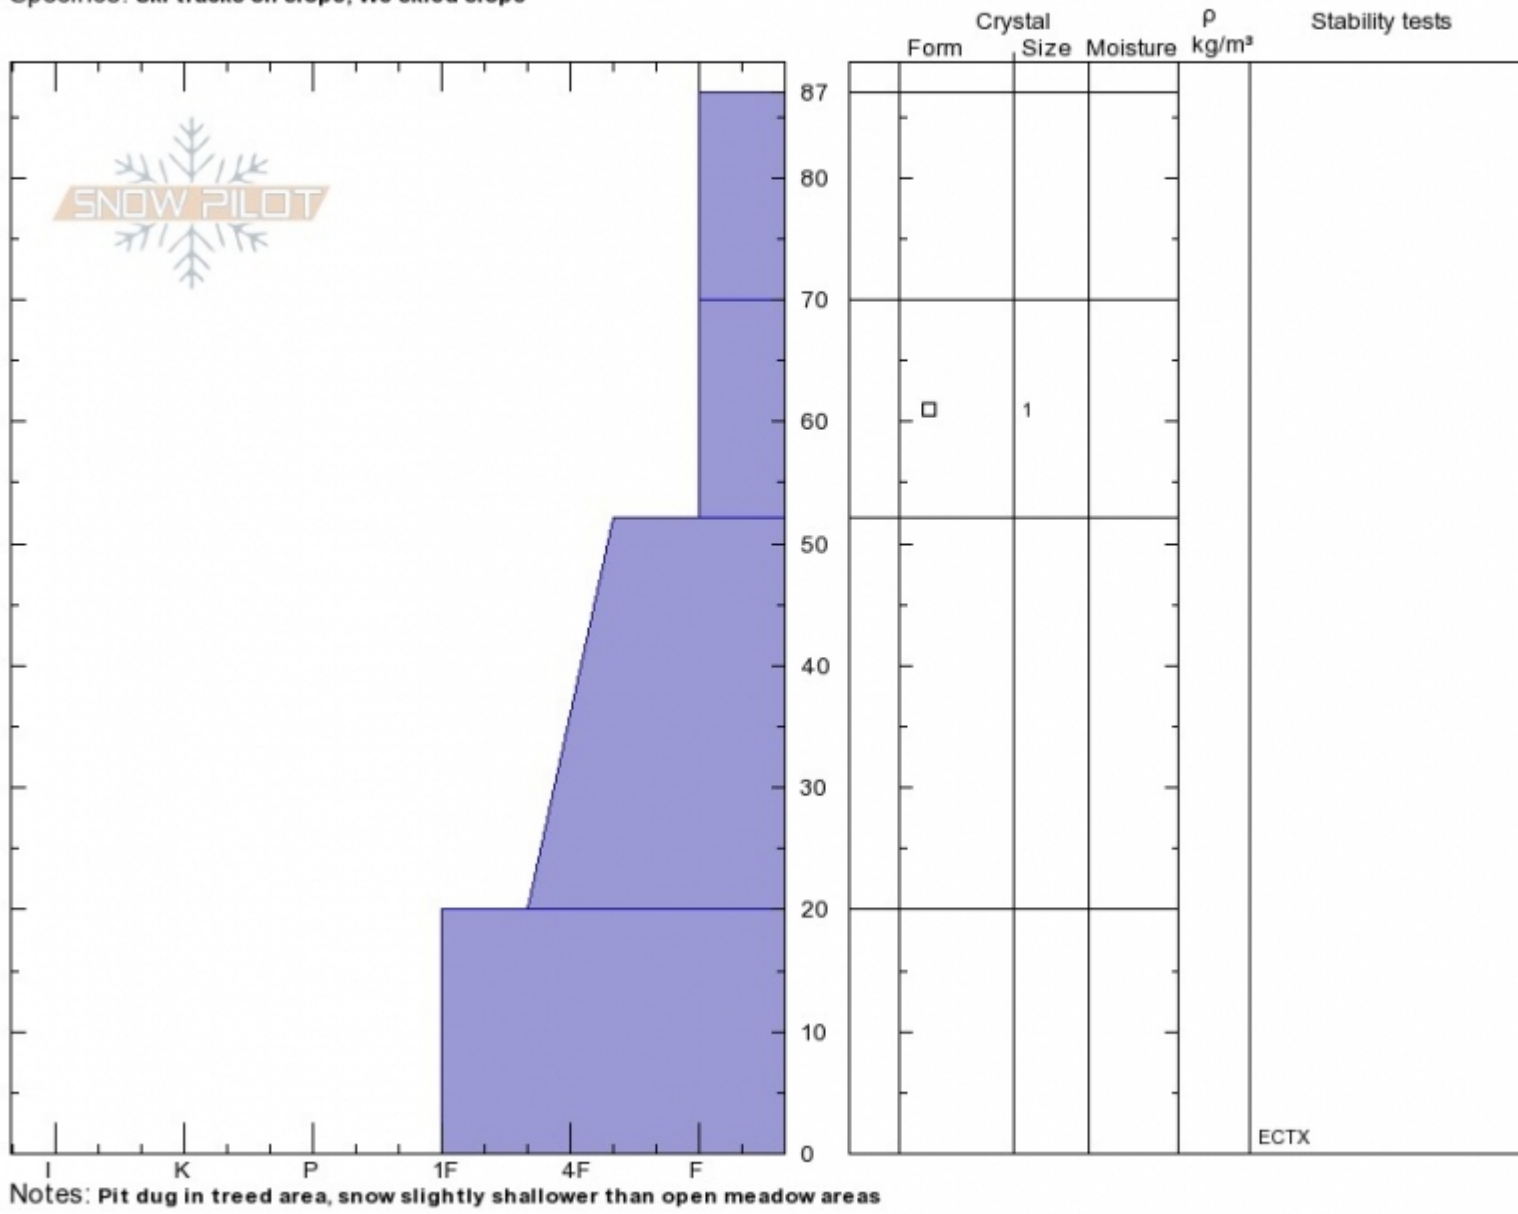

Bear Basin
Madison Range-N
MT
 Elevation: **8870 ft**
 Aspect: **90°**
 Specifics: **Ski tracks on slope; We skied slope**

Spencer Jonas
Wed Dec 19 13:00 2018
 Co-ord:
 Slope Angle: **25°**
 Wind Loading:

Stability:
 Air Temperature:
 Sky Cover: **BKN**
 Precipitation: **S-1**
 Wind:

HS87
Stability Test Notes

Layer No
52-70: Pro

Notes: Pit dug in treed area, snow slightly shallower than open meadow areas

Advisory Region
 Northern Madison
 Northern Madison, 2018-12-19