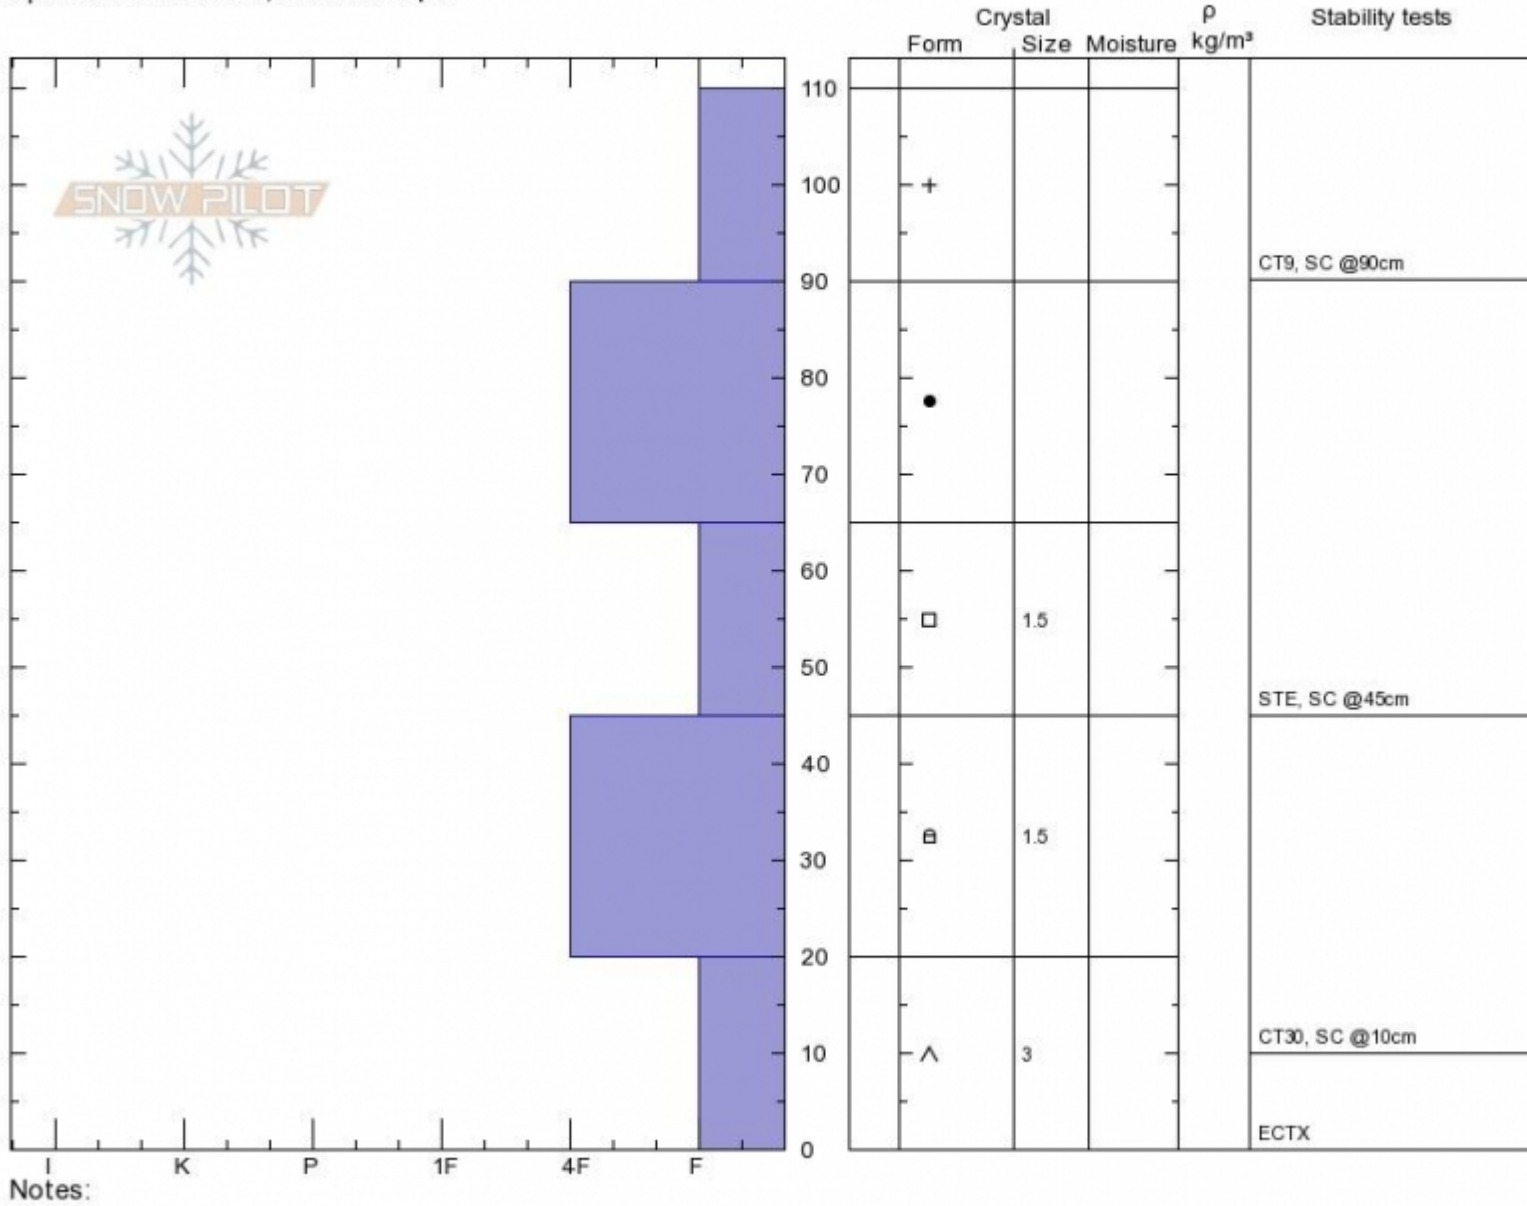

Republic Creek
Cooke City
MT

Elevation: 9800 ft
Aspect: 240°
Specifics: Practice Pit; We skied slope

Logan DeMarcus
Wed Dec 19 10:00 2018
Co-ord: 44.98540N, -109.92520W
Slope Angle:
Wind Loading: no

Stability: **Good**
Air Temperature:
Sky Cover: **BKN**
Precipitation: **S-1**
Wind: **NW Calm**

HS110 PF60
Stability Test Notes

Layer No
0-20: Prob

Advisory Region
Cooke City
Longitude
-109.93W
Latitude
44.99N
Cooke City, 2018-12-20