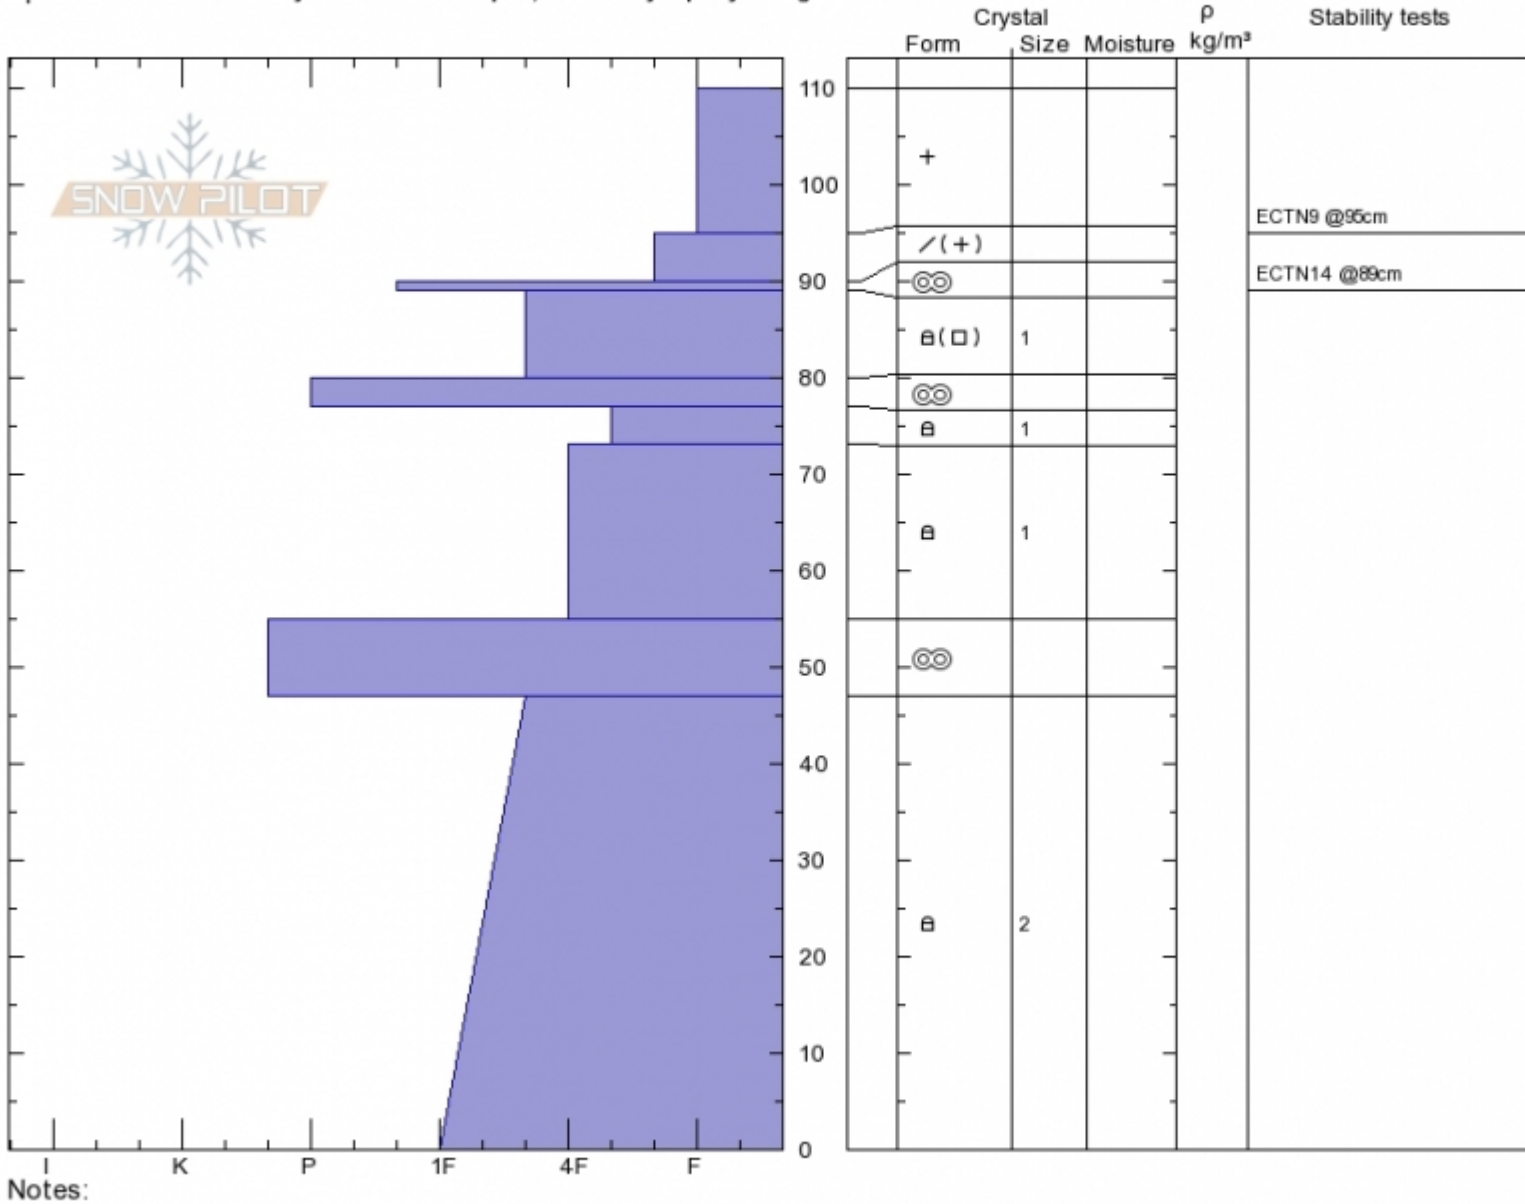

Scotch Bonnet
Cooke City
MT
 Elevation: **9620 ft**
 Aspect: **110°**
 Specifics: **Recent activity on different slopes; instability rapidly rising**

Alex Marienthal
Fri Dec 21 10:45 2018
 Co-ord: **45.06925N, -109.94353W**
 Slope Angle: **25°**
 Wind Loading:

Stability: **Fair**
 Air Temperature:
 Sky Cover: **OVC**
 Precipitation: **S2**
 Wind: **SW Strong**

HS110
Stability Test Notes

Layer No

Advisory Region
 Cooke City
 Longitude
 -109.94W
 Latitude
 45.07N
 Cooke City, 2018-12-22