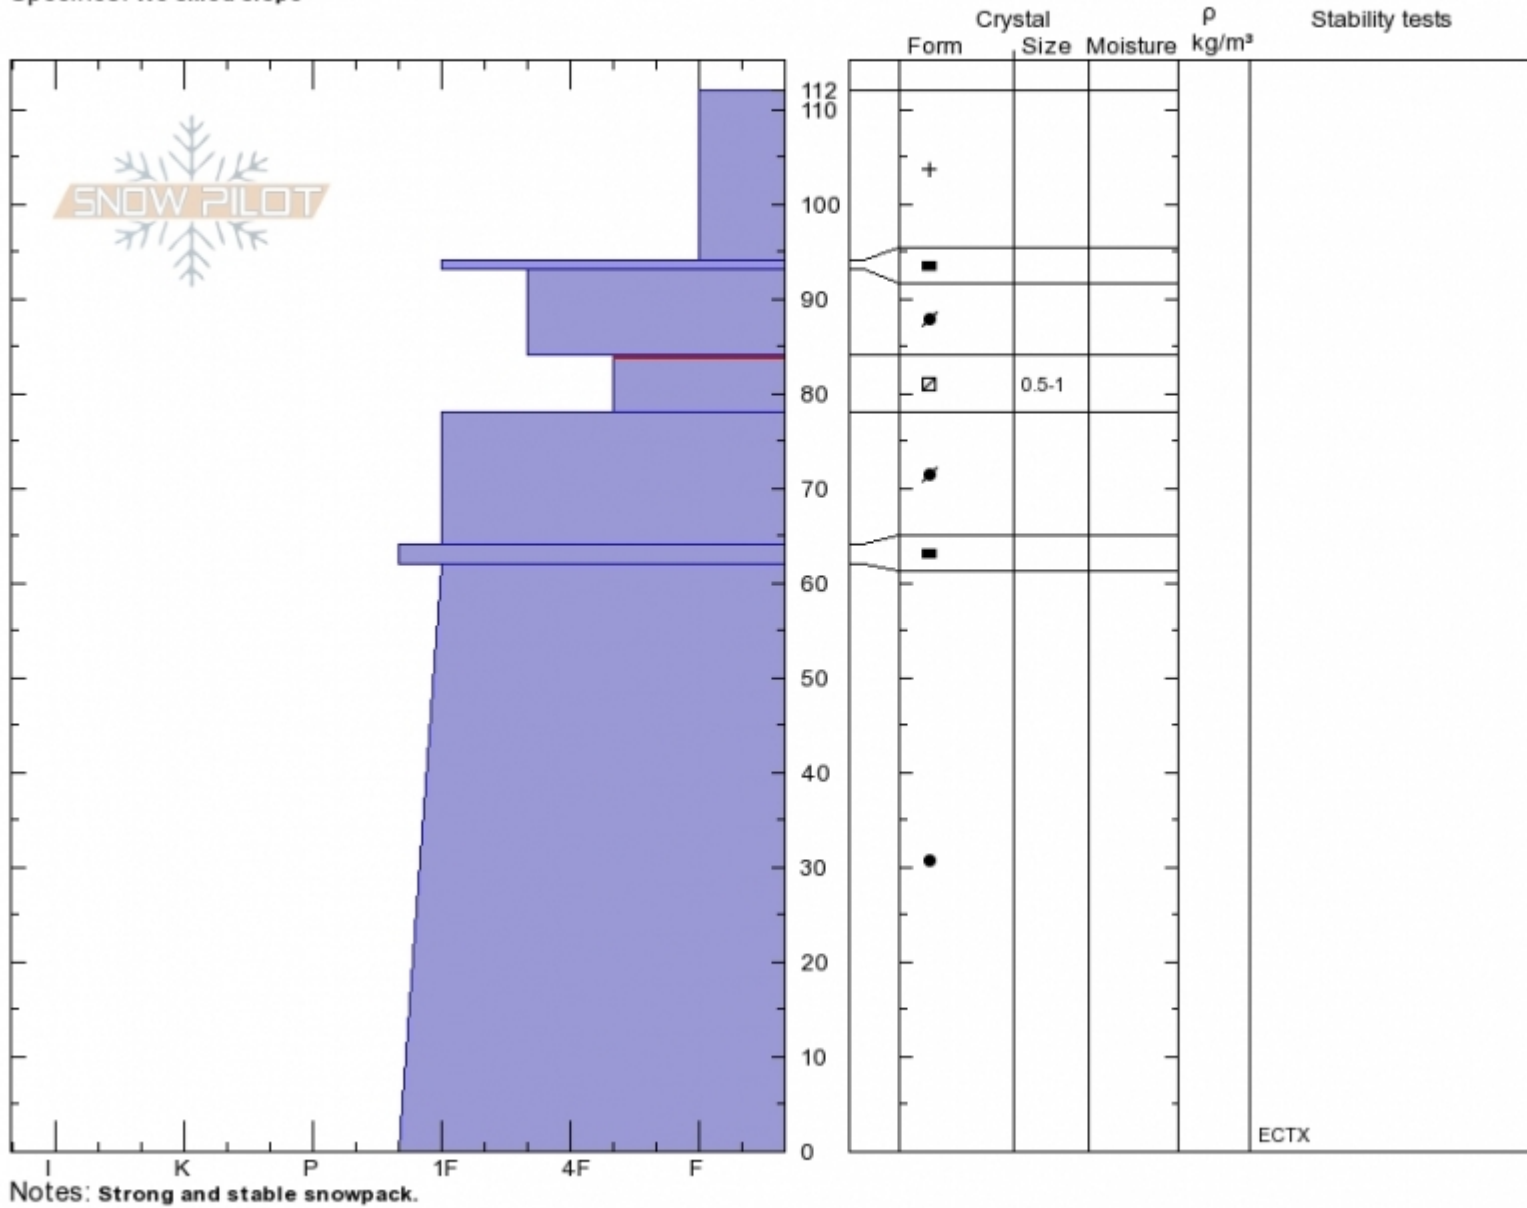

Divide Peak, SE  
 Gallatin Range-N  
 MT  
 Elevation: 9000 ft  
 Aspect: 140°  
 Specifics: We skied slope

Eric Knoff  
 Wed Dec 26 12:30 2018  
 Co-ord: 45.40233N, -110.96946W  
 Slope Angle: 26°  
 Wind Loading: no

Stability:  
 Air Temperature: -10°C  
 Sky Cover: BKN  
 Precipitation: S-1  
 Wind: W Light Breeze

HS112  
 Stability Test Notes

Layer No  
 78-84: Pr

Advisory Region  
 Northern Gallatin  
 Longitude  
 -110.97W  
 Latitude  
 45.40N  
 Northern Gallatin, 2018-12-27