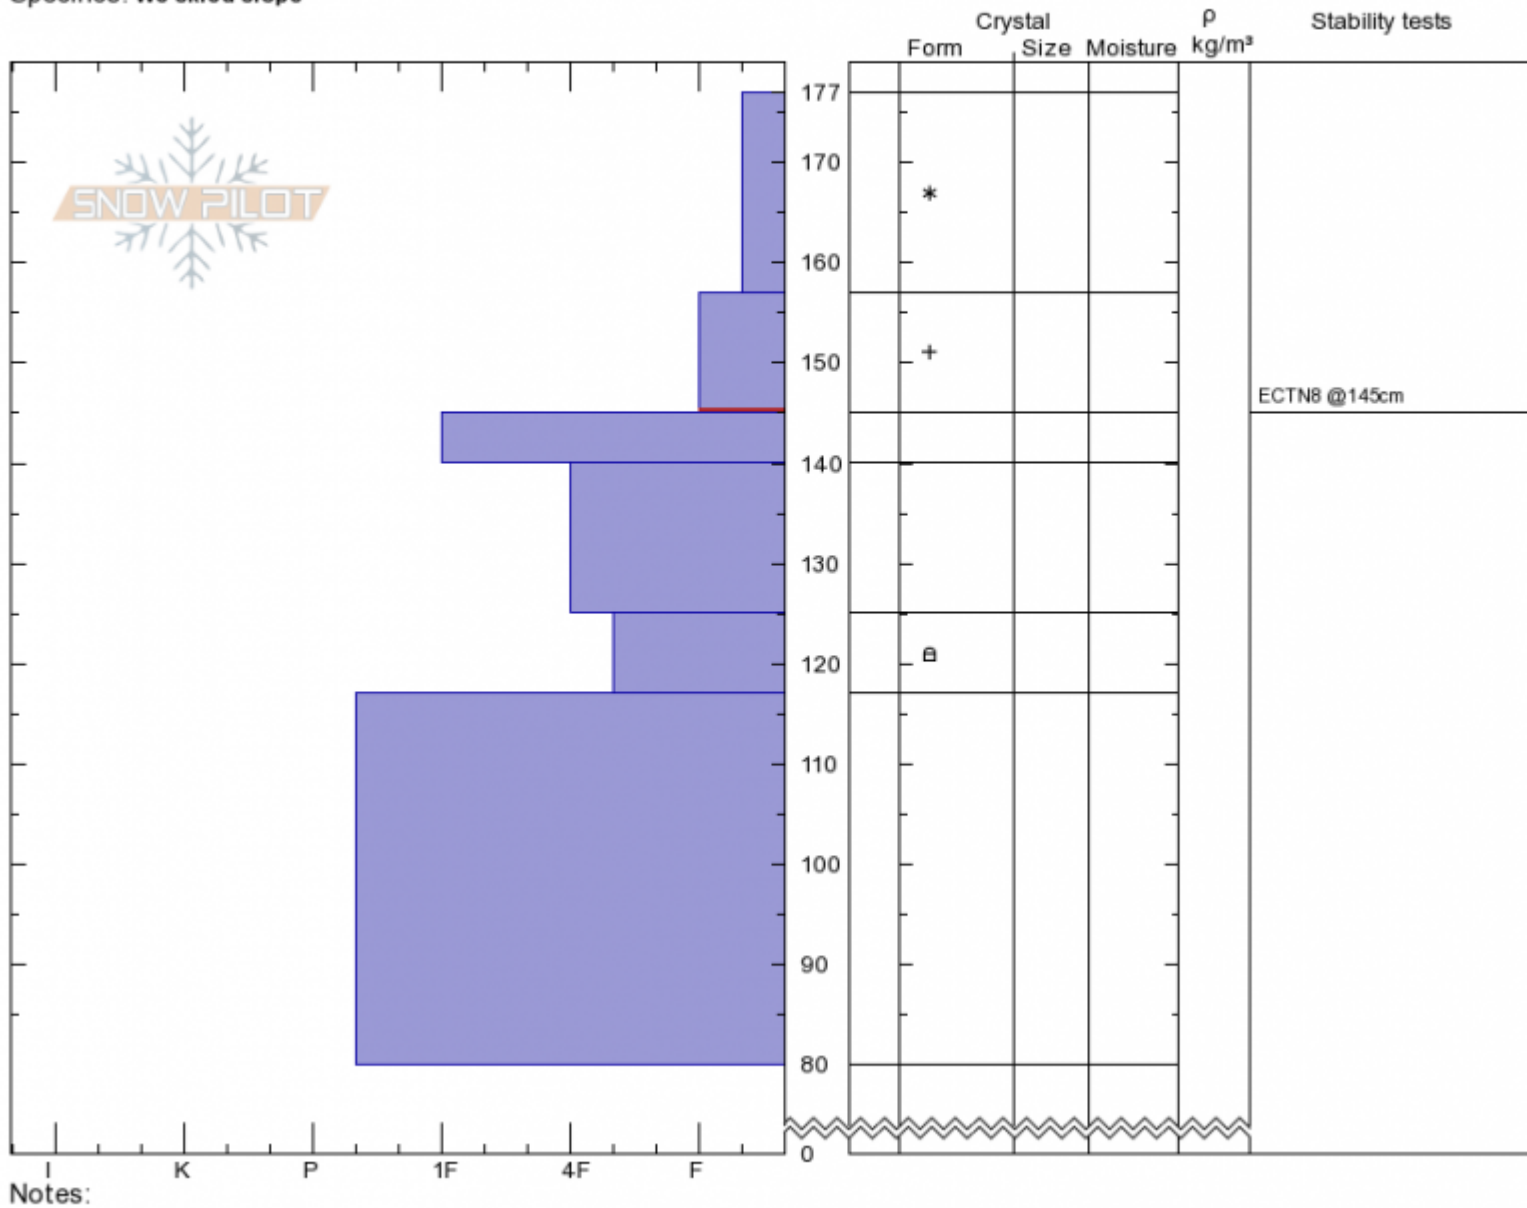

Throne
Bridger Range
MT
 Elevation: **8515 ft**
 Aspect: **65°**
 Specifics: **We skied slope**

Andrew Schauer
Thu Dec 27 13:30 2018
 Co-ord: **45.88175N, -110.95565W**
 Slope Angle: **34°**
 Wind Loading: **no**

Stability: **Good**
 Air Temperature: **-12°C**
 Sky Cover: **OVC**
 Precipitation: **S2**
 Wind: **Calm**

HS177
Stability Test Notes

Layer No
145-157:

Advisory Region
 Bridger Range
 Longitude
 -110.96W
 Latitude
 45.88N
 Bridger Range, 2018-12-27