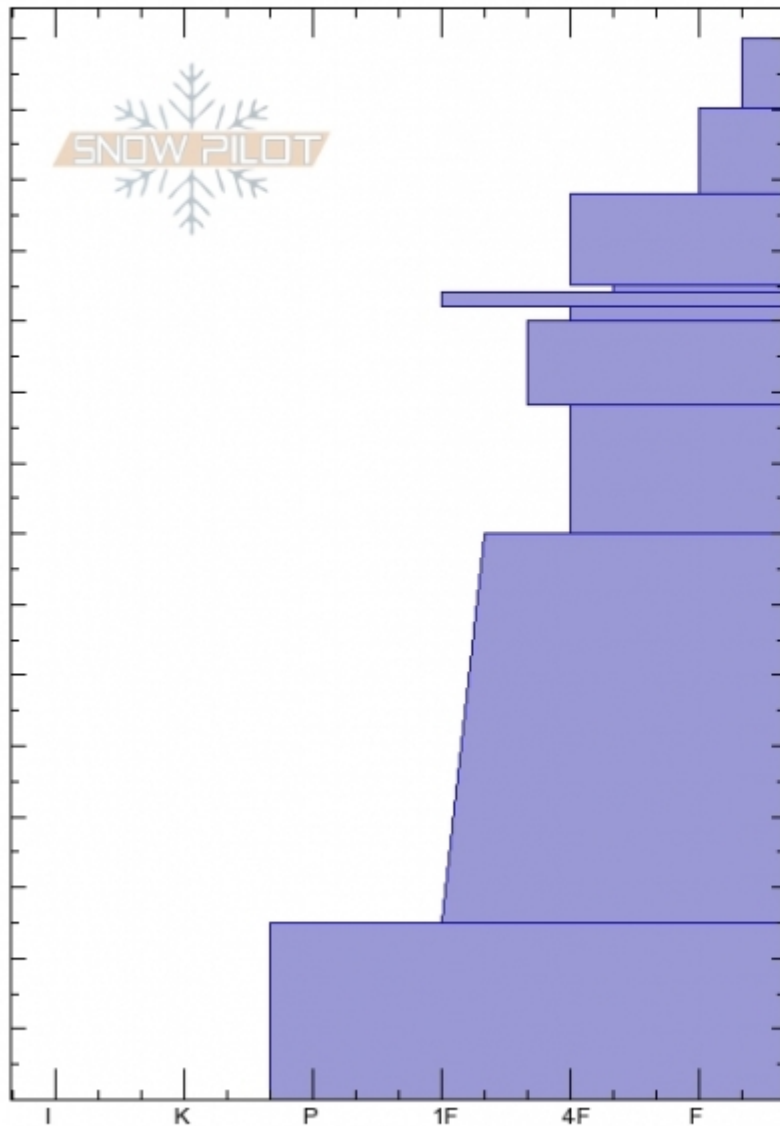

**The Throne - 27 Dec**  
**Bridger Range**  
**MT**  
 Elevation: **8080 ft**  
 Aspect: **93°**  
 Specifics: **We skied slope**

**Alex Marienthal**  
**Thu Dec 27 11:39 2018**  
 Co-ord: **45.88420N, -110.94986W**  
 Slope Angle: **30°**  
 Wind Loading: **no**

Stability: **Good**  
 Air Temperature: **-11°C**  
 Sky Cover: **BKN**  
 Precipitation: **S1**  
 Wind: **Calm**

**HS150**  
**Stability Test Notes**

Layer No

Crystal Form	Crystal Size	Moisture	ρ kg/m³	Stability tests
*				
+				
⊗				ECTN16 @115cm
□	0.5			
⊖				
⊖	1-1.5			
⊙				