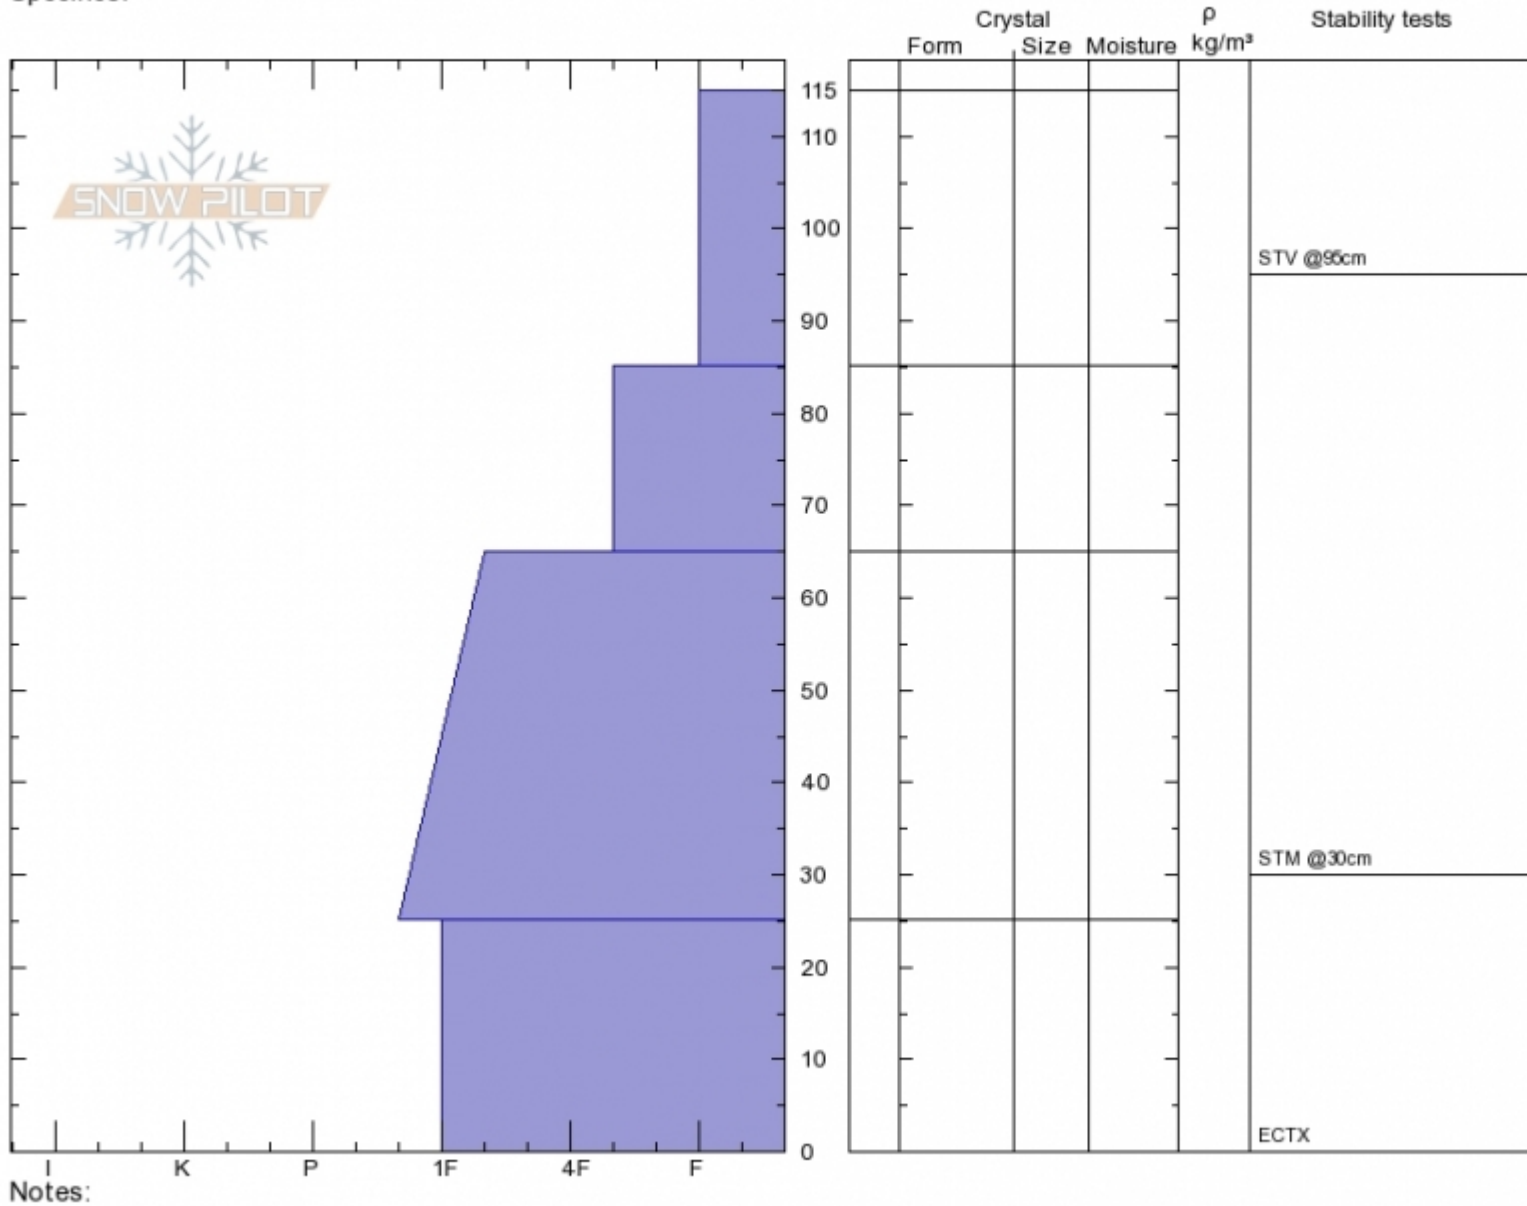

RepublicCreekHuntersN Jesse Logan

Absaroka Range

MT

Elevation: 9075 ft

Aspect: SE

Specifics:

Sun Dec 30 14:30 2018

Co-ord: 44.98915N, -109.95089W

Slope Angle: 31°

Wind Loading:

Stability:

Air Temperature: 20°F

Sky Cover: OVC

Precipitation: S-1

Wind: Calm

HS115

Stability Test Notes

Layer No

Notes:

Advisory Region
 Cooke City
 Longitude
 -109.95W
 Latitude
 44.99N
 Cooke City, 2018-12-31