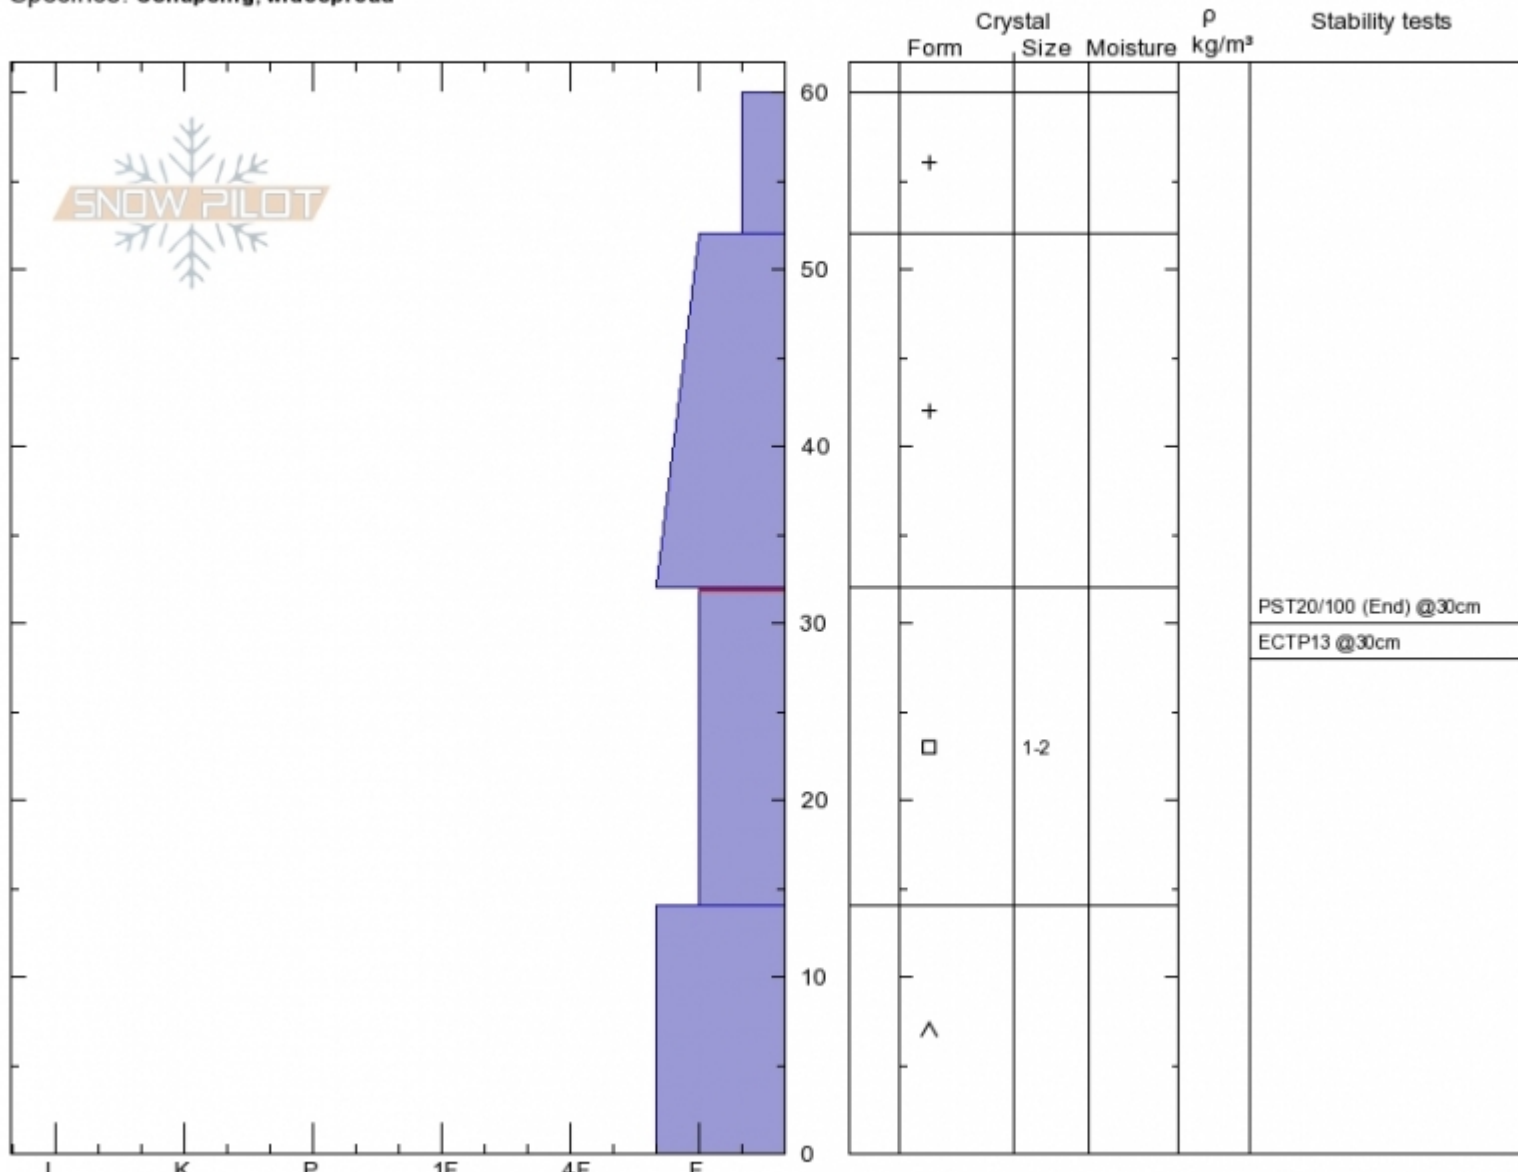

Mt Ellis, east  
 Gallatin Range-N  
 MT  
 Elevation: 7500 ft  
 Aspect: 90°  
 Specifics: Collapsing, widespread

Eric Knoff  
 Tue Jan 1 11:15 2019  
 Co-ord: 45.59086N, -110.95843W  
 Slope Angle: 35°  
 Wind Loading: no

Stability: **Very Poor**  
 Air Temperature: -10°C  
 Sky Cover: **FEW**  
 Precipitation: **NO**  
 Wind: **Calm**

HS60  
 Stability Test Notes

Layer No  
 14-32: Pro

Notes: Widespread collapsing and cracking. We bailed early.